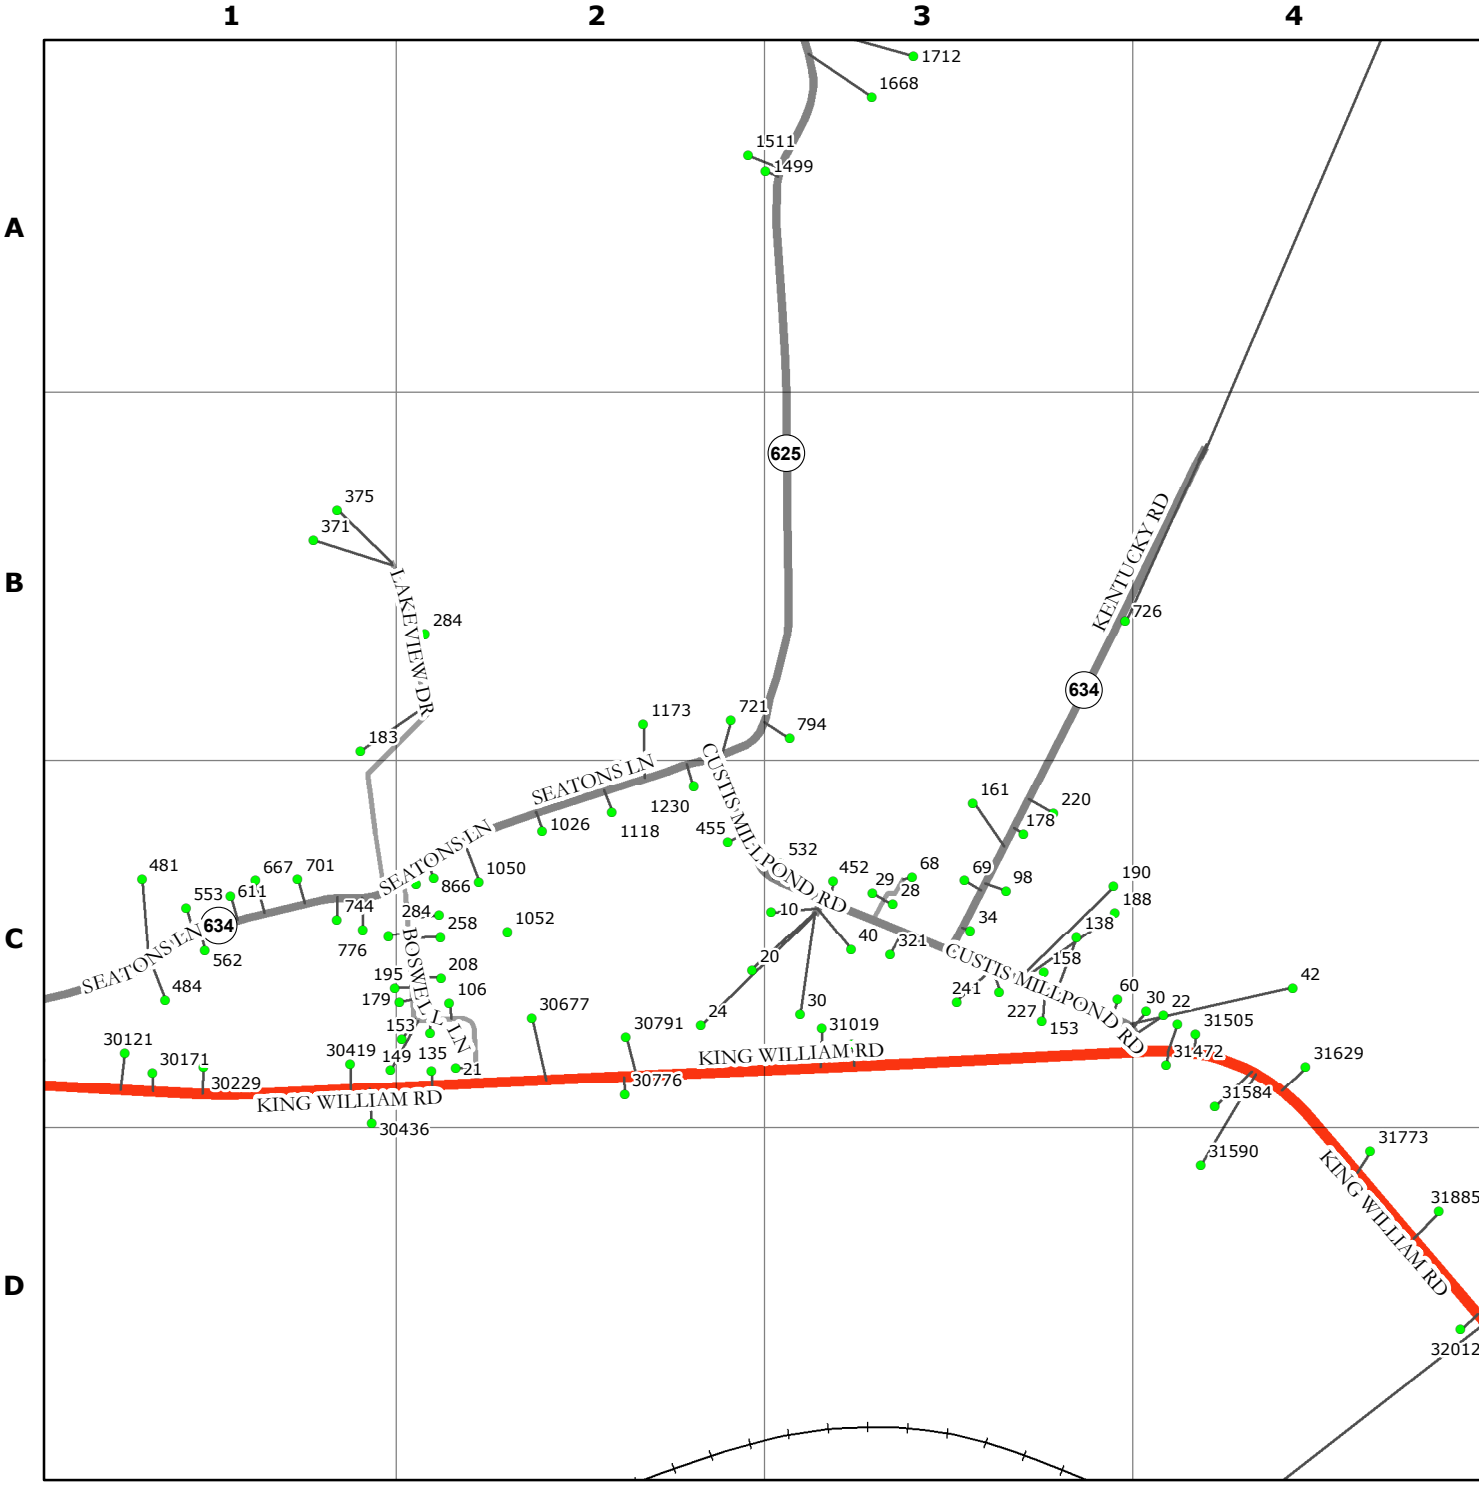

KING WILLIAM COUNTY
VIRGINIA

9-1-1 PLANIMETRIC MAP

8/16/2016

SHEET NUMBER
98