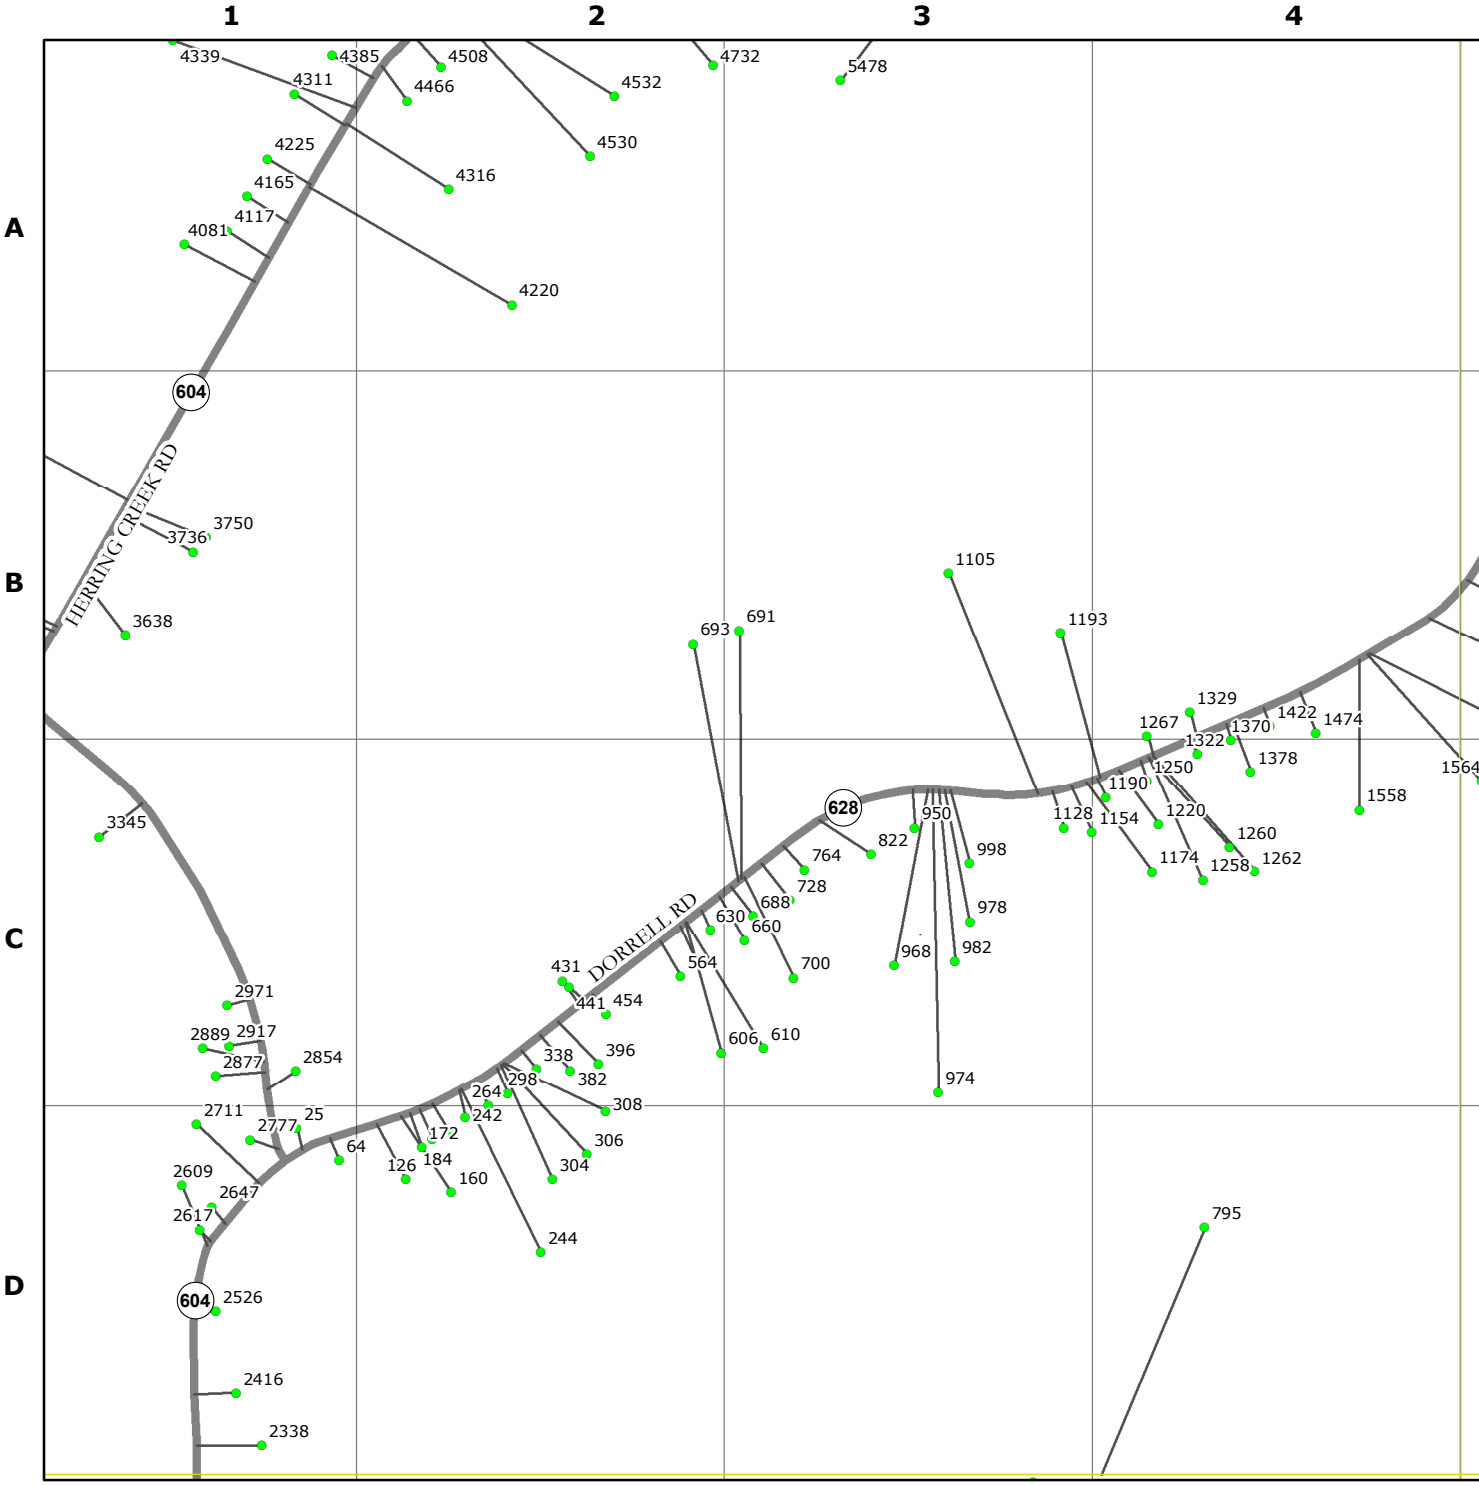

KING WILLIAM COUNTY
VIRGINIA

9-1-1 PLANIMETRIC MAP

8/16/2016

SHEET NUMBER
9