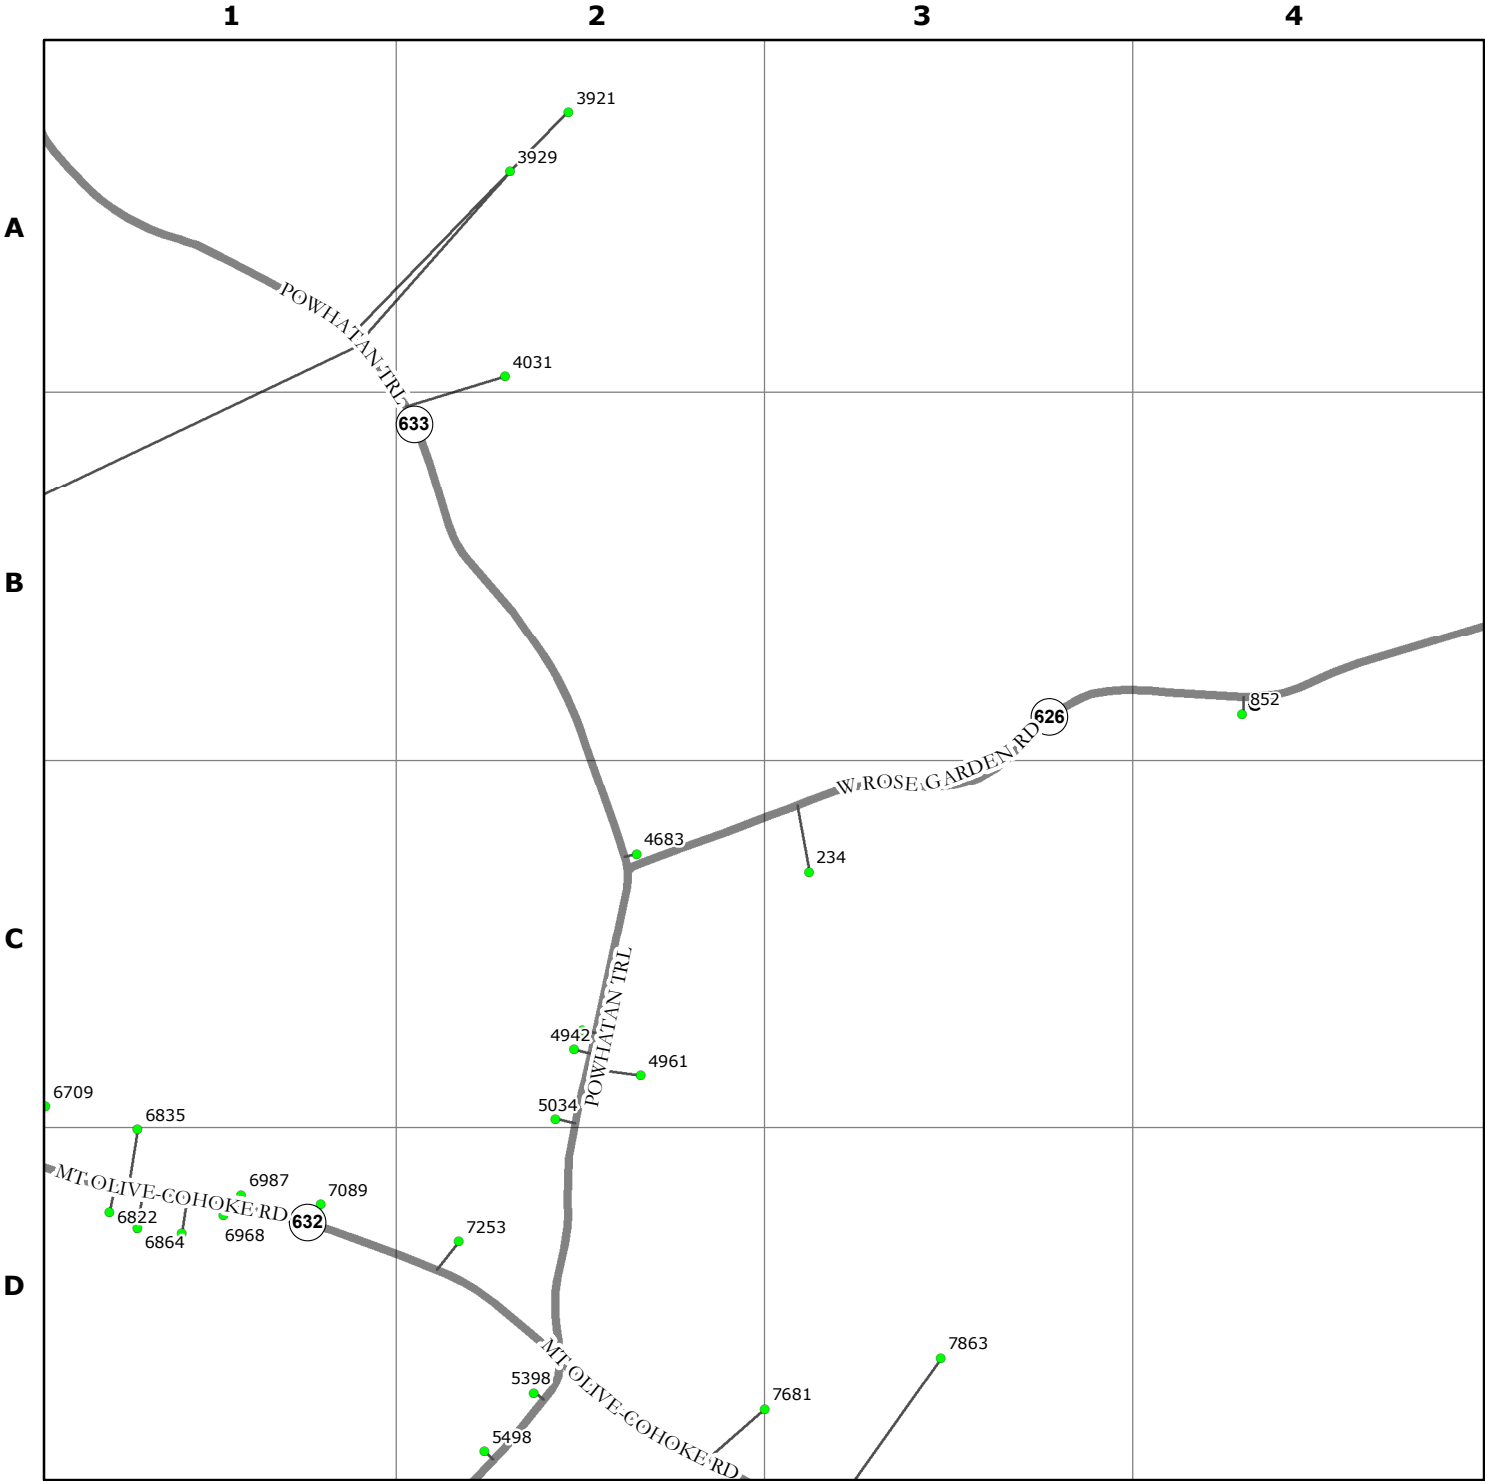

KING WILLIAM COUNTY  
VIRGINIA

9-1-1 PLANIMETRIC MAP

8/16/2016

SHEET NUMBER  
**87**