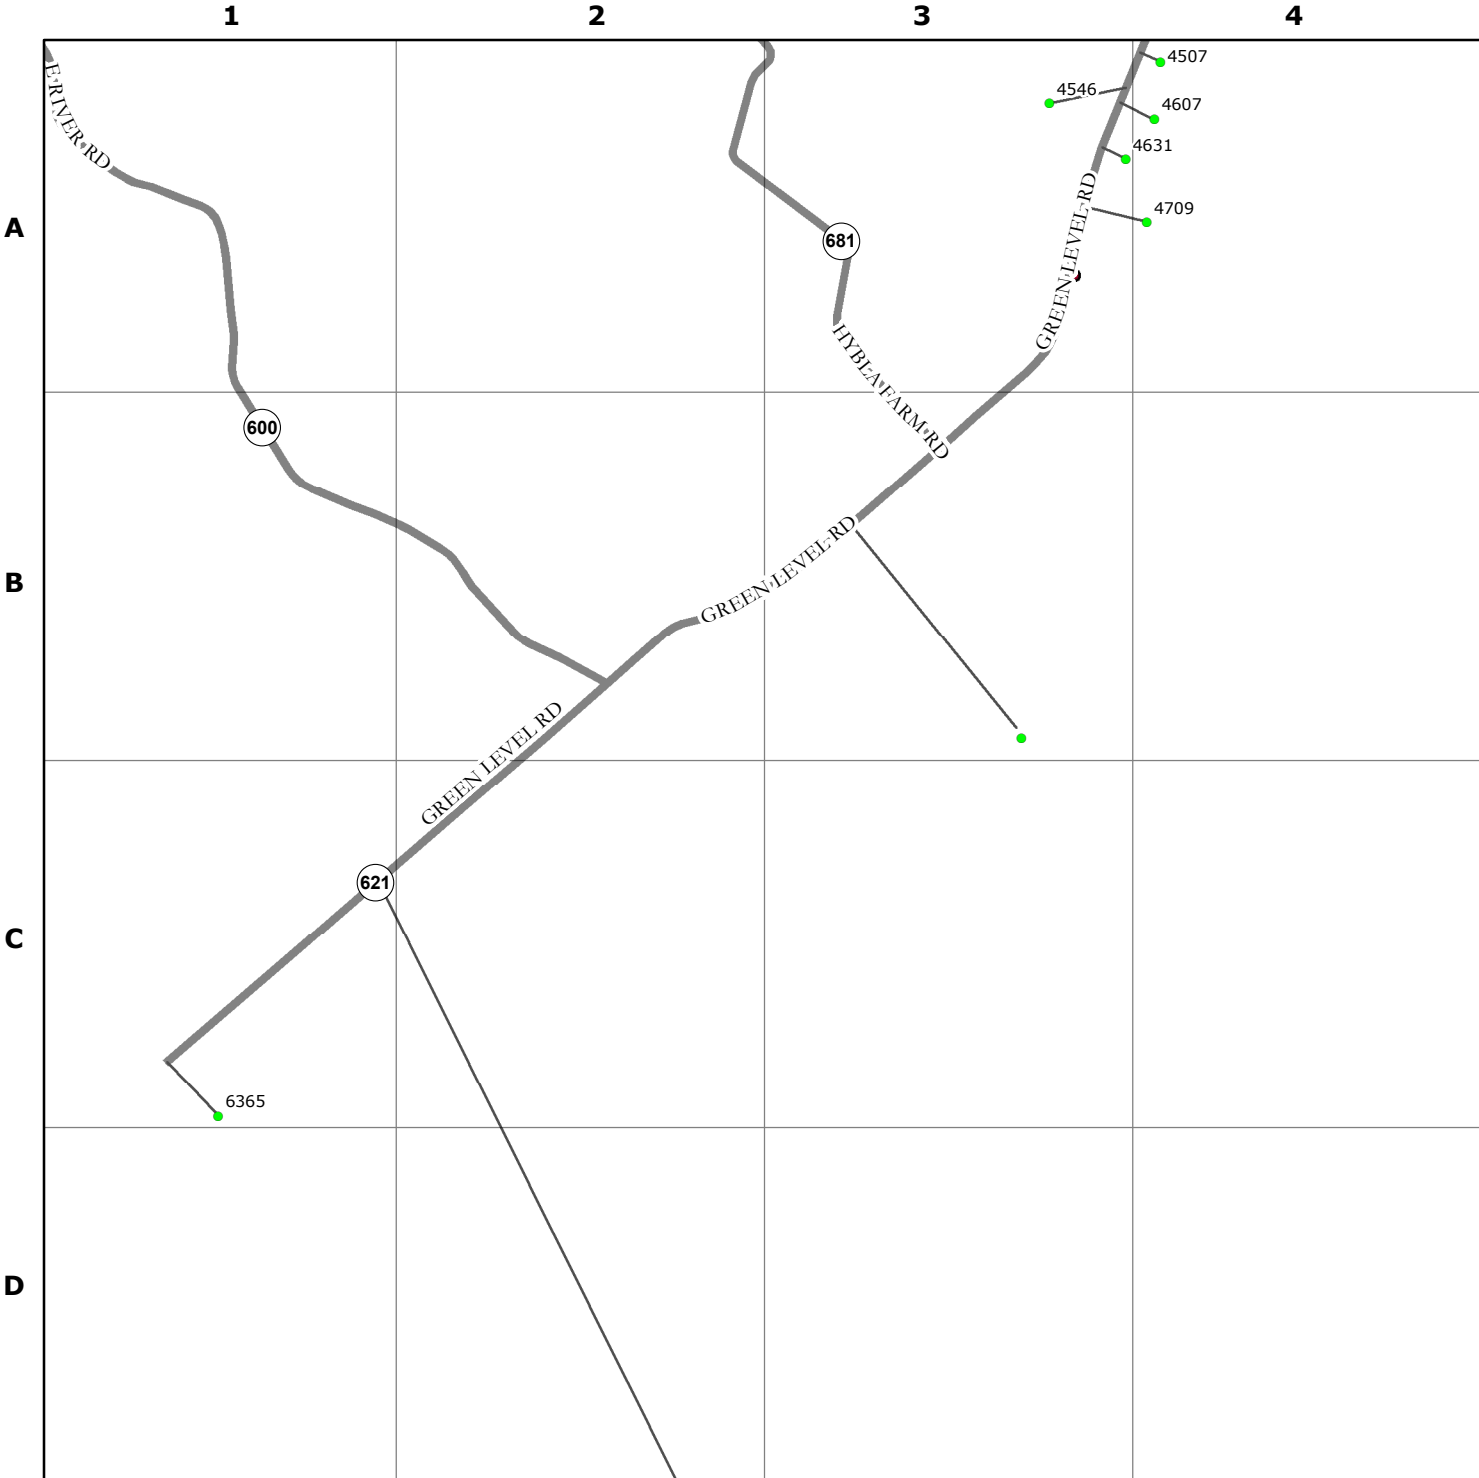

KING WILLIAM COUNTY
VIRGINIA

9-1-1 PLANIMETRIC MAP

8/16/2016

SHEET NUMBER
84