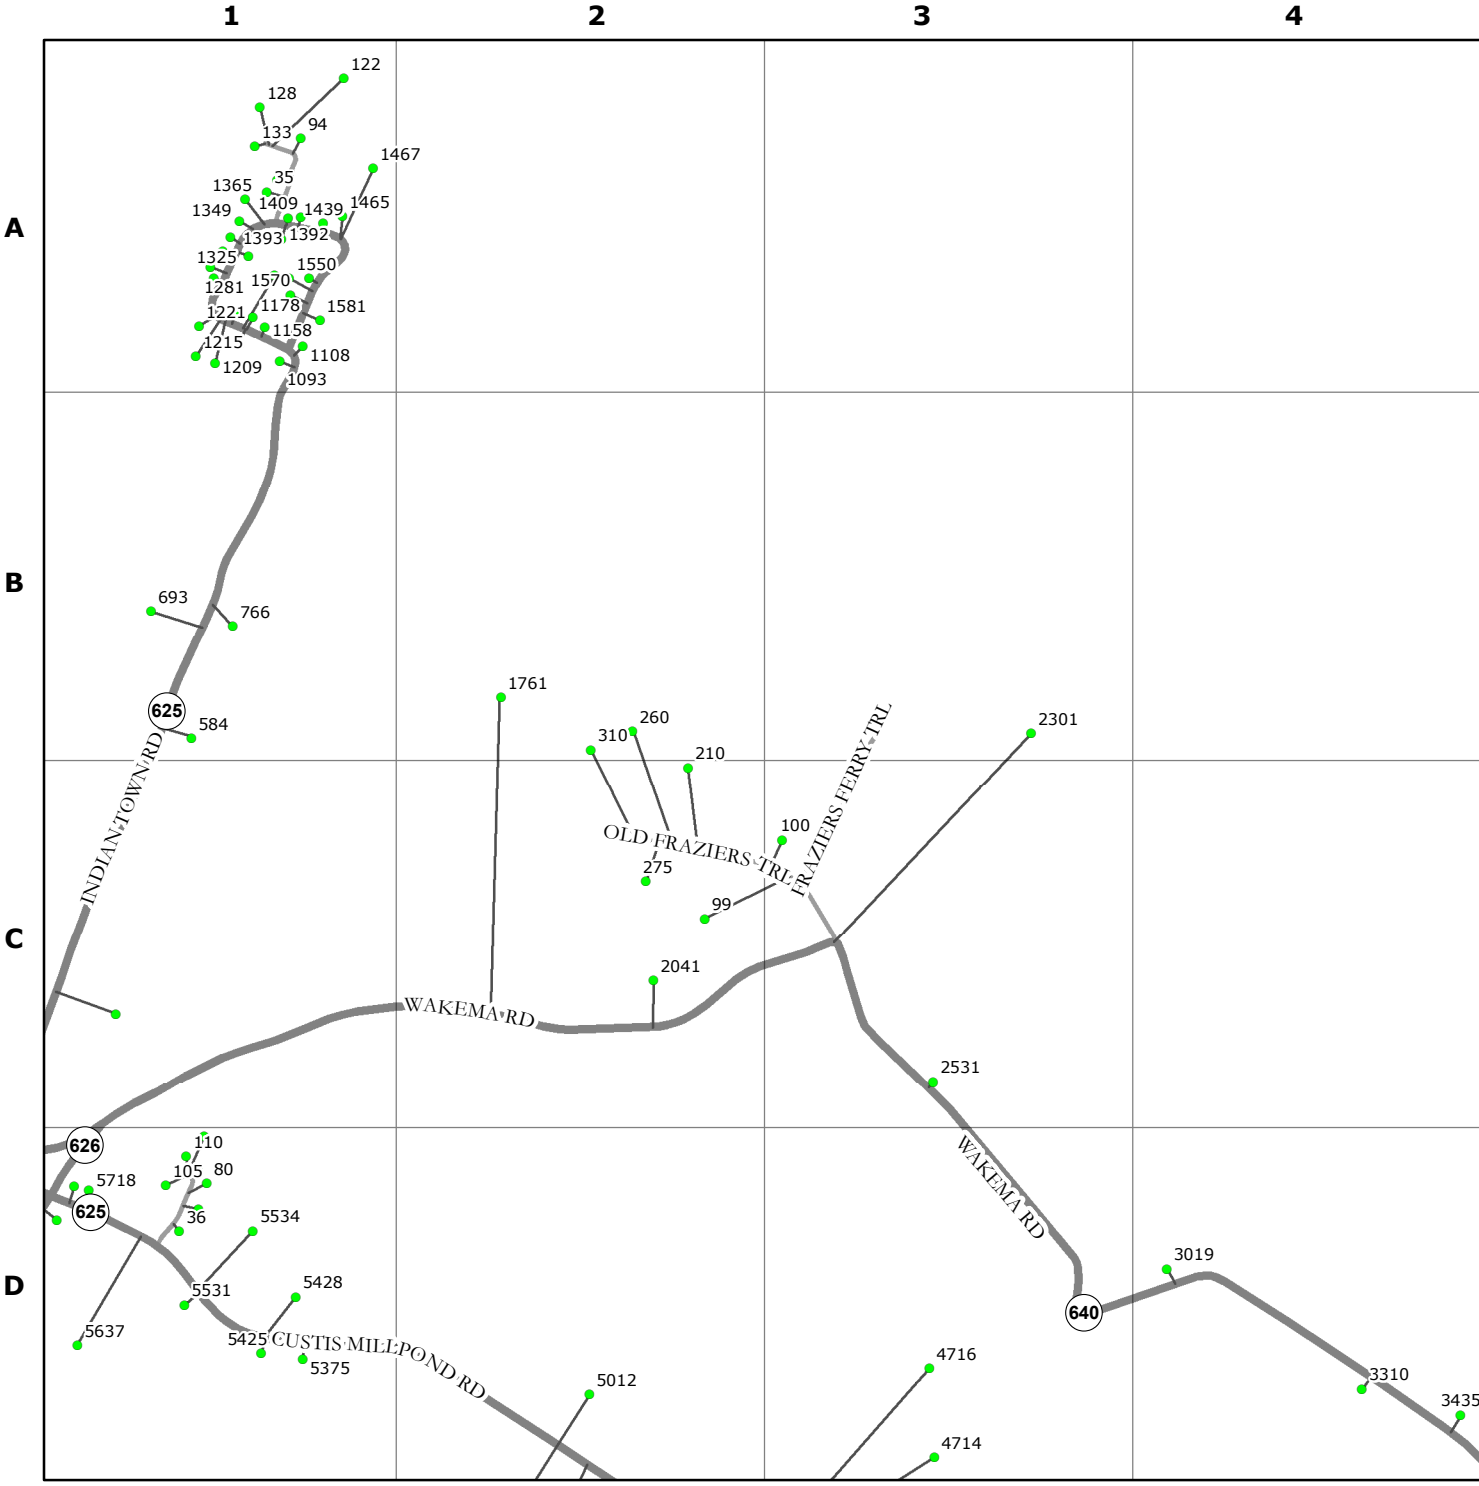

KING WILLIAM COUNTY
VIRGINIA

9-1-1 PLANIMETRIC MAP

8/16/2016

SHEET NUMBER
80