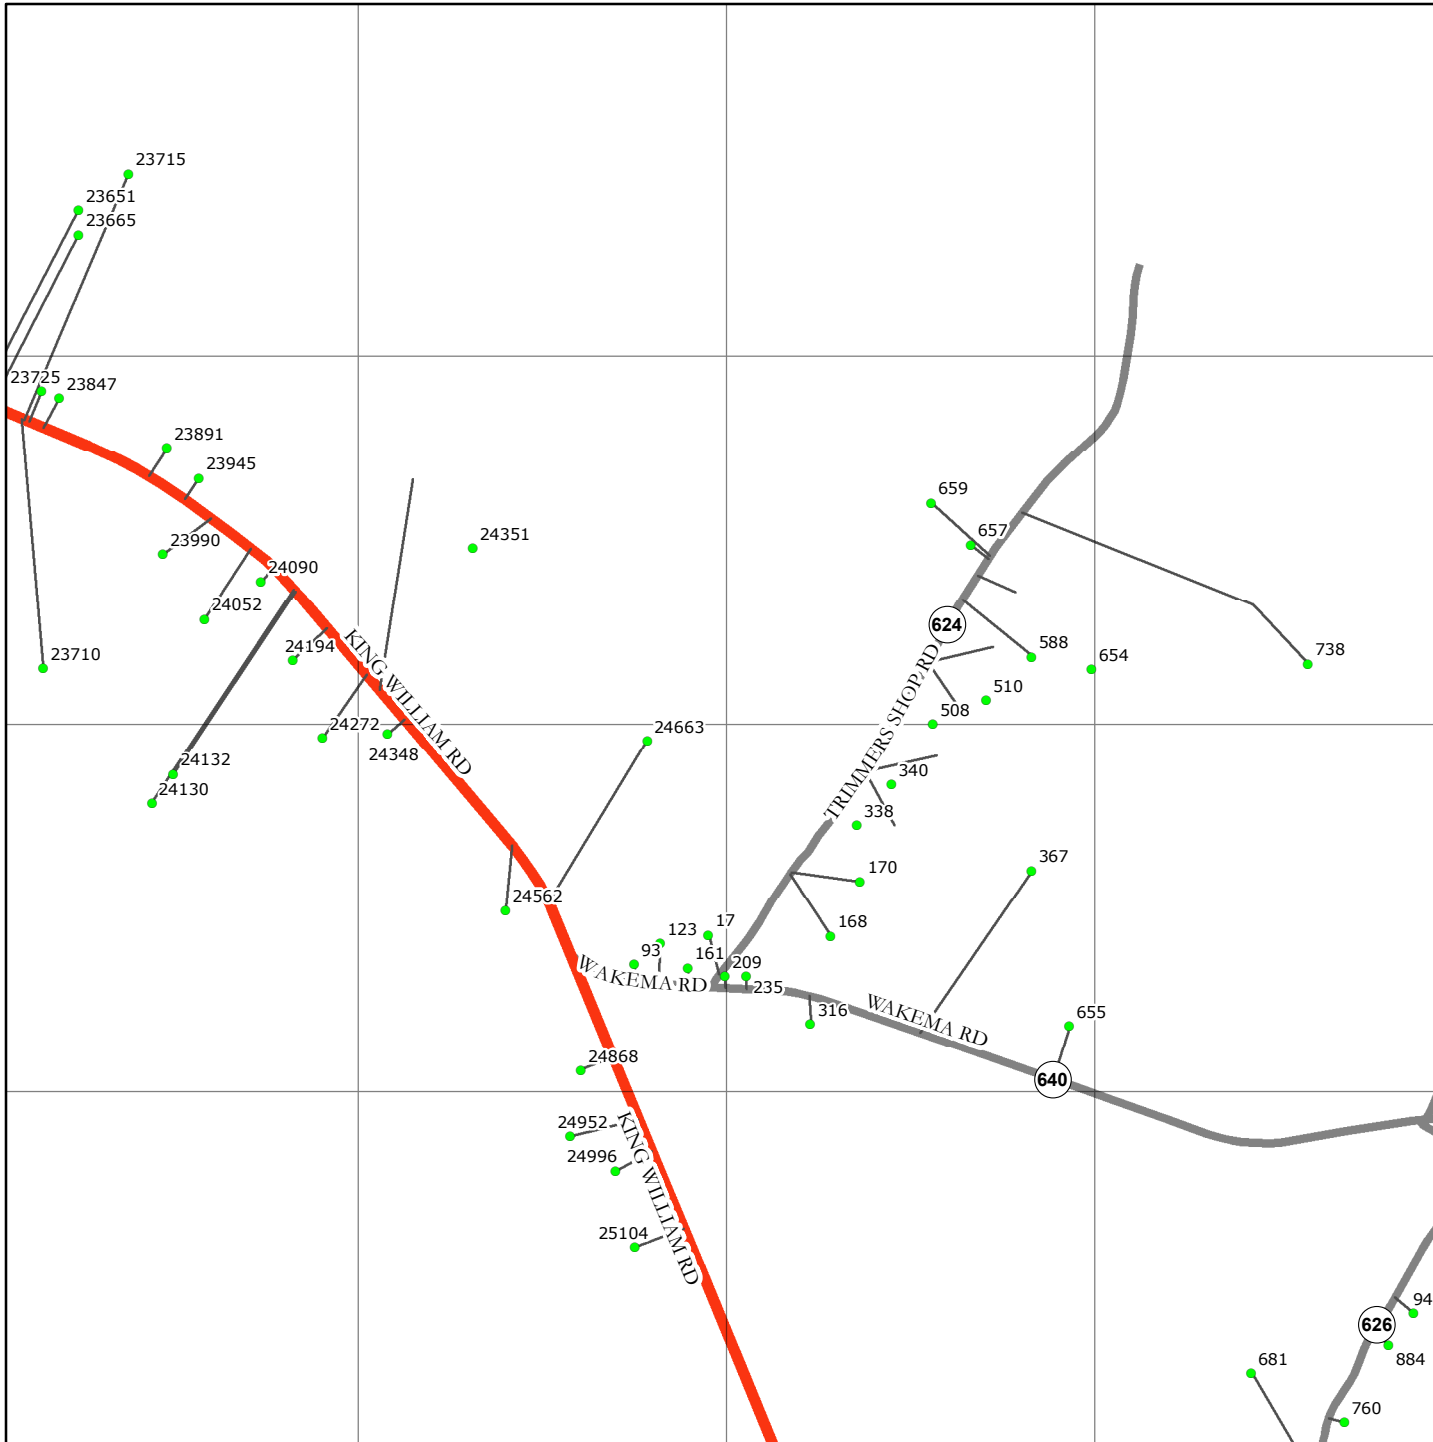

1

2

3

4

A

B

C

D

KING WILLIAM COUNTY
VIRGINIA

9-1-1 PLANIMETRIC MAP

8/16/2016

SHEET NUMBER
79