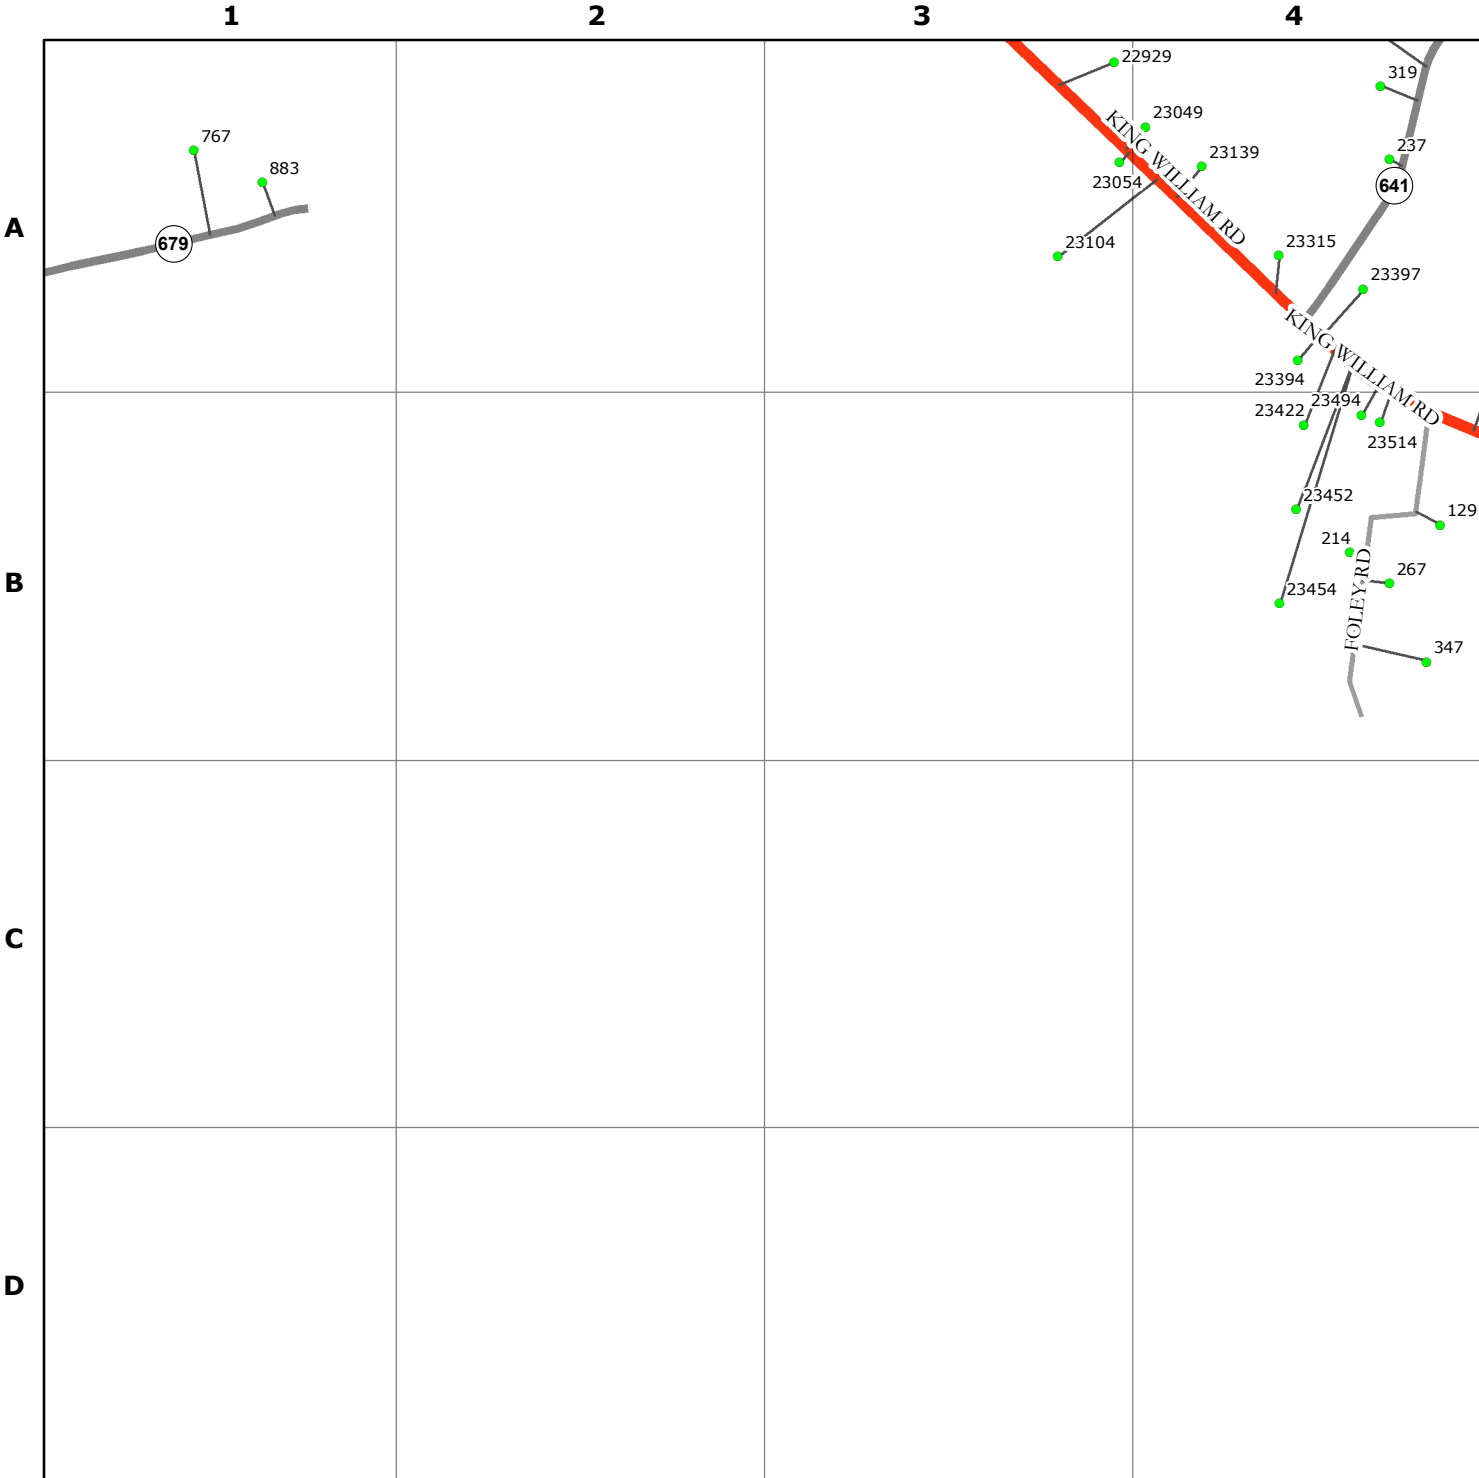

KING WILLIAM COUNTY
VIRGINIA

9-1-1 PLANIMETRIC MAP

8/16/2016

SHEET NUMBER
78