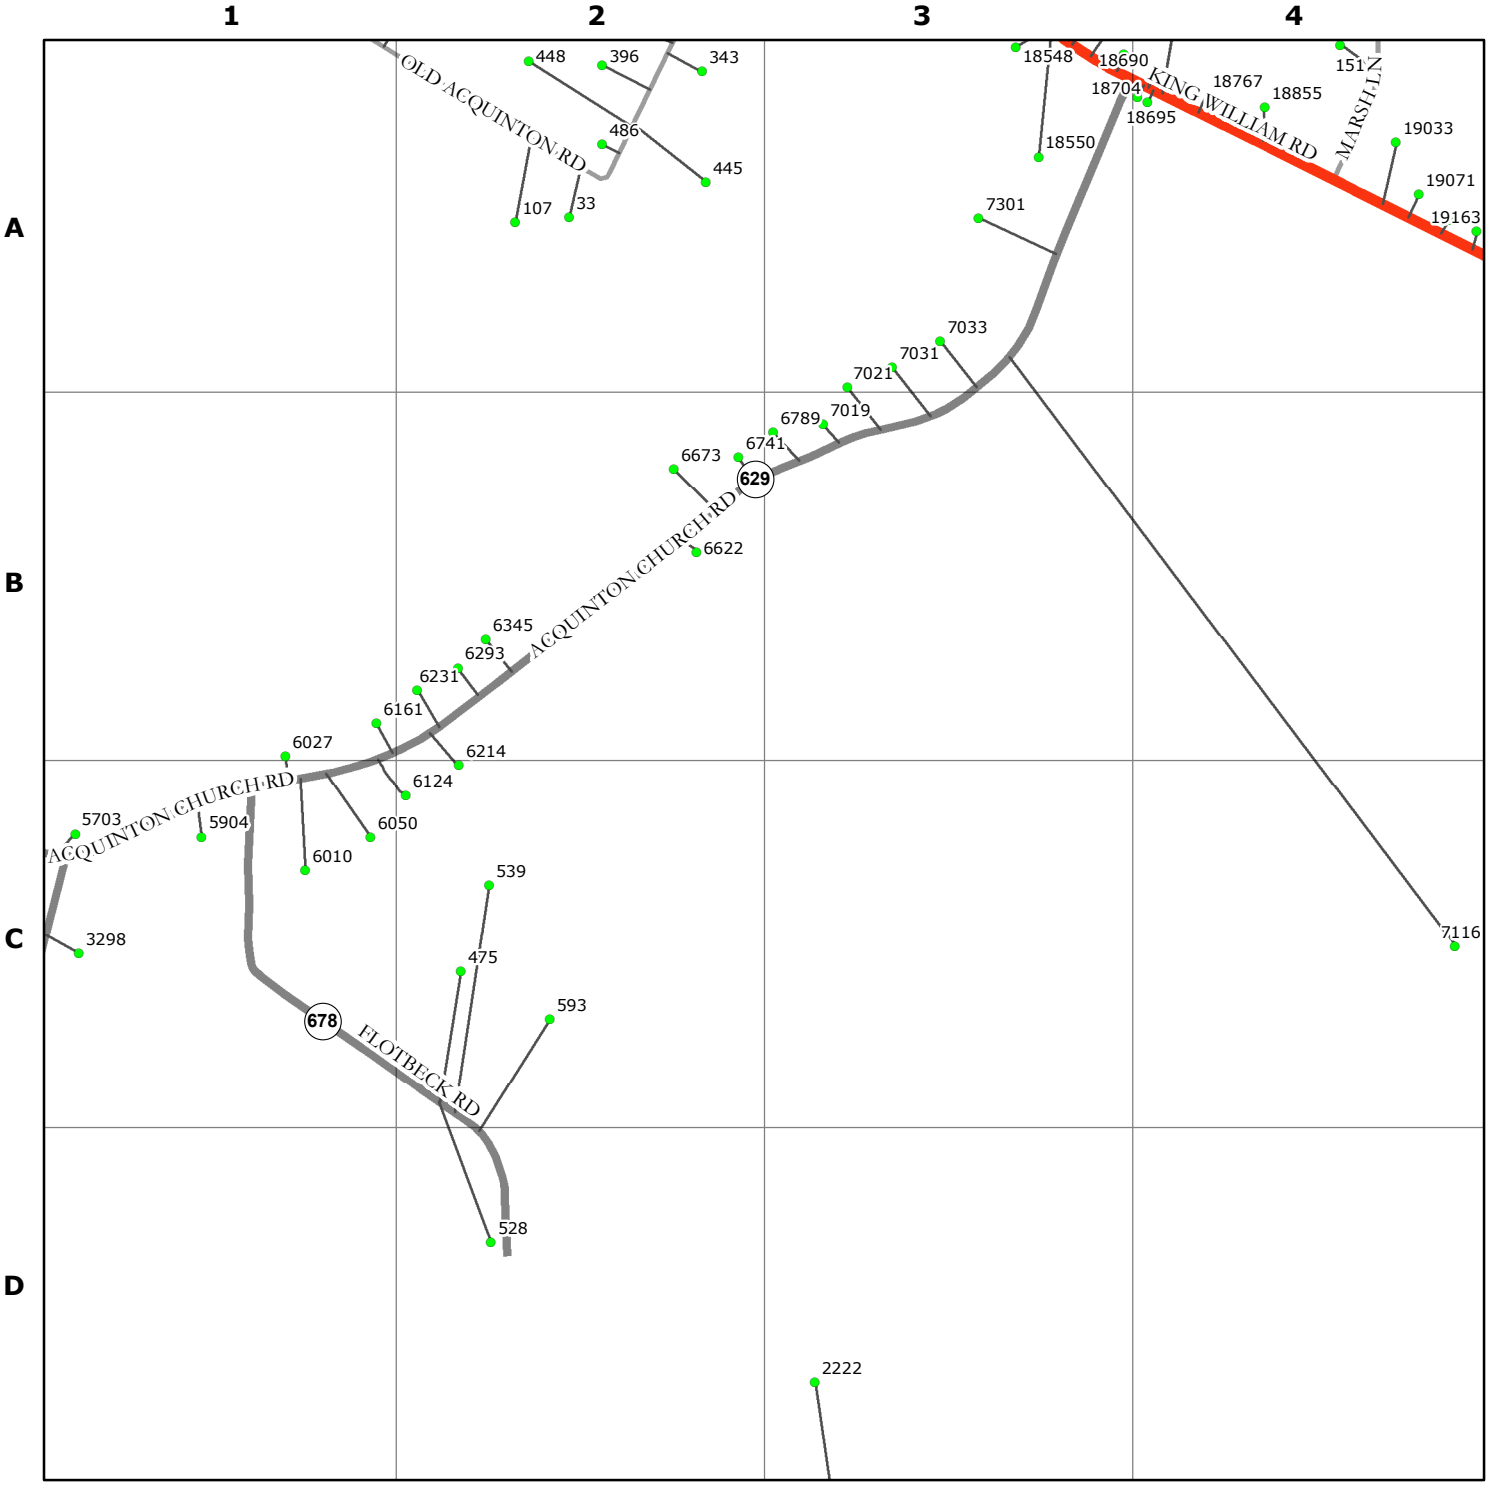

KING WILLIAM COUNTY
VIRGINIA

9-1-1 PLANIMETRIC MAP

8/16/2016

SHEET NUMBER
67