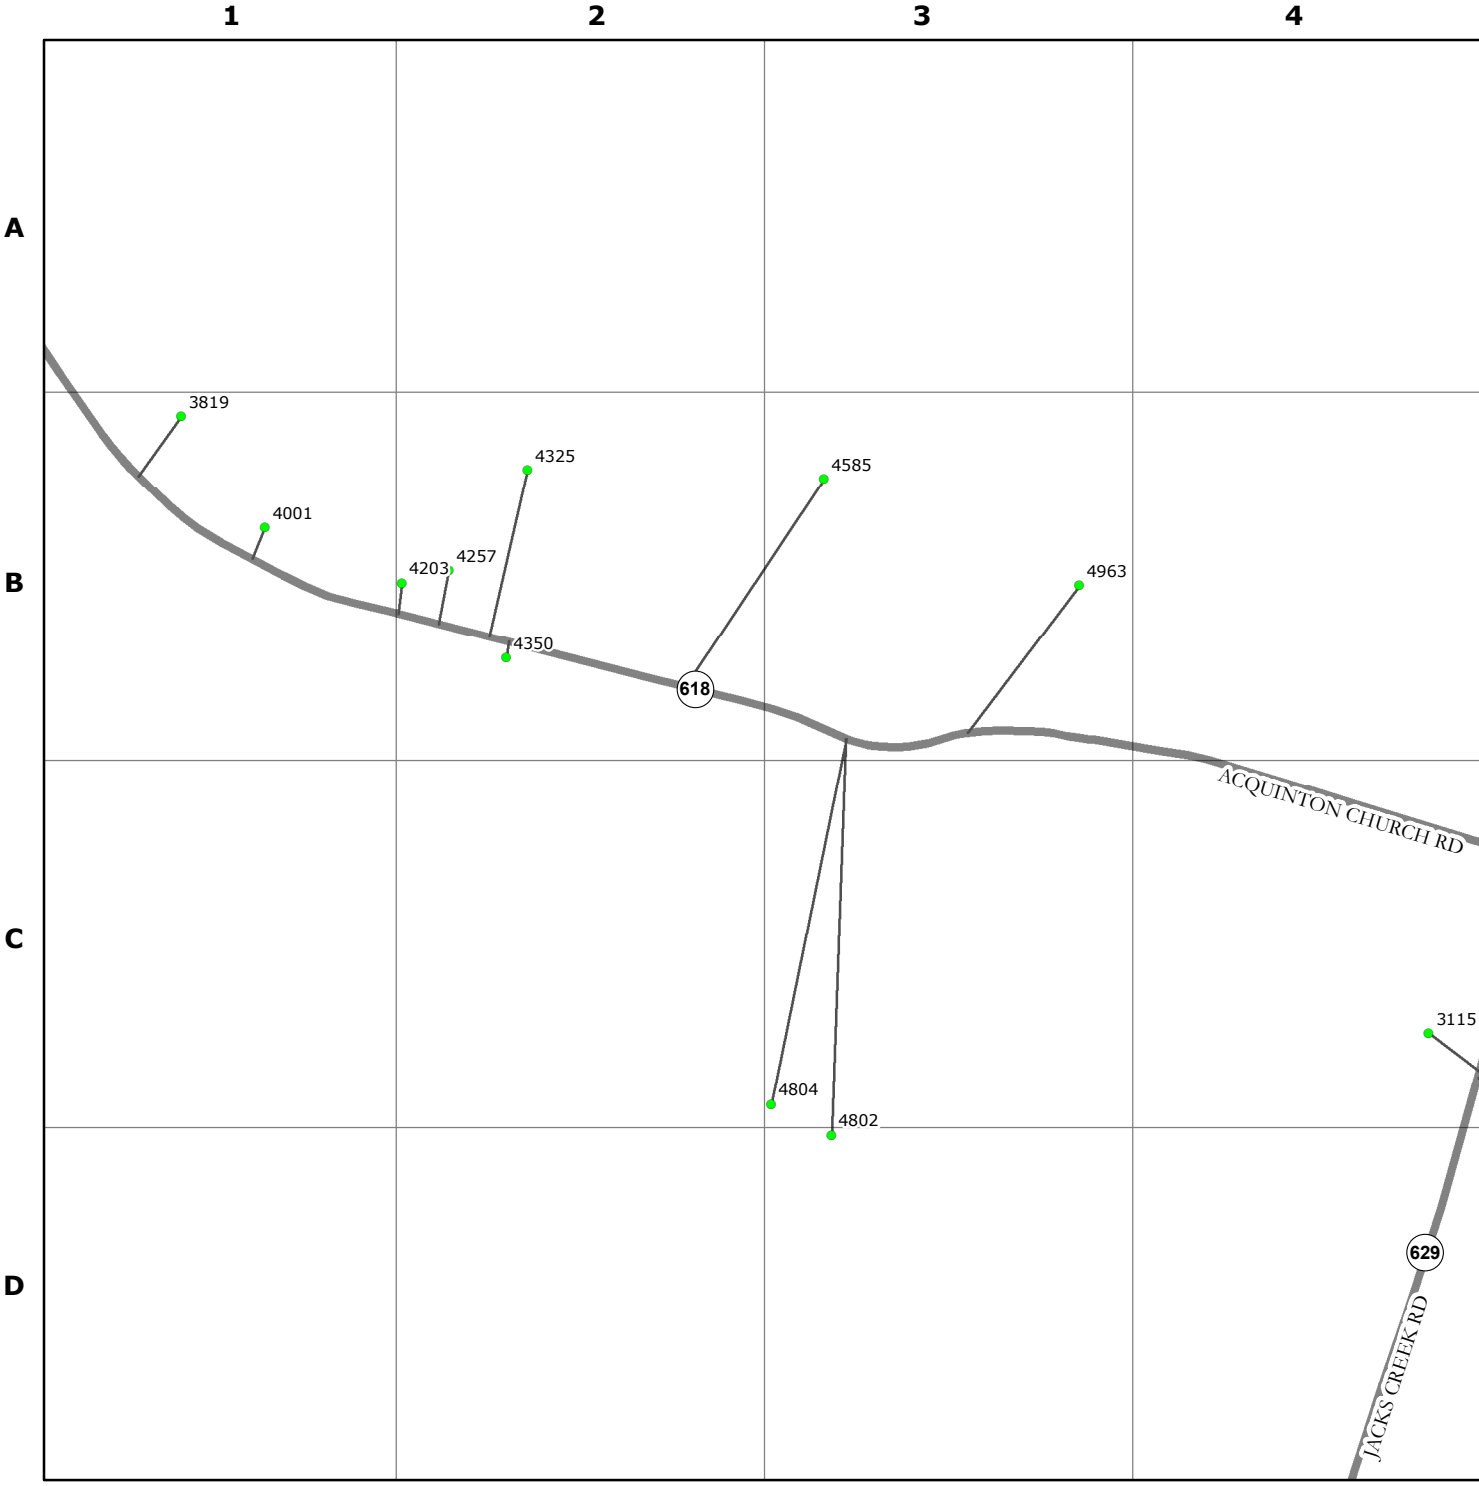

KING WILLIAM COUNTY
VIRGINIA

9-1-1 PLANIMETRIC MAP

8/16/2016

SHEET NUMBER
66