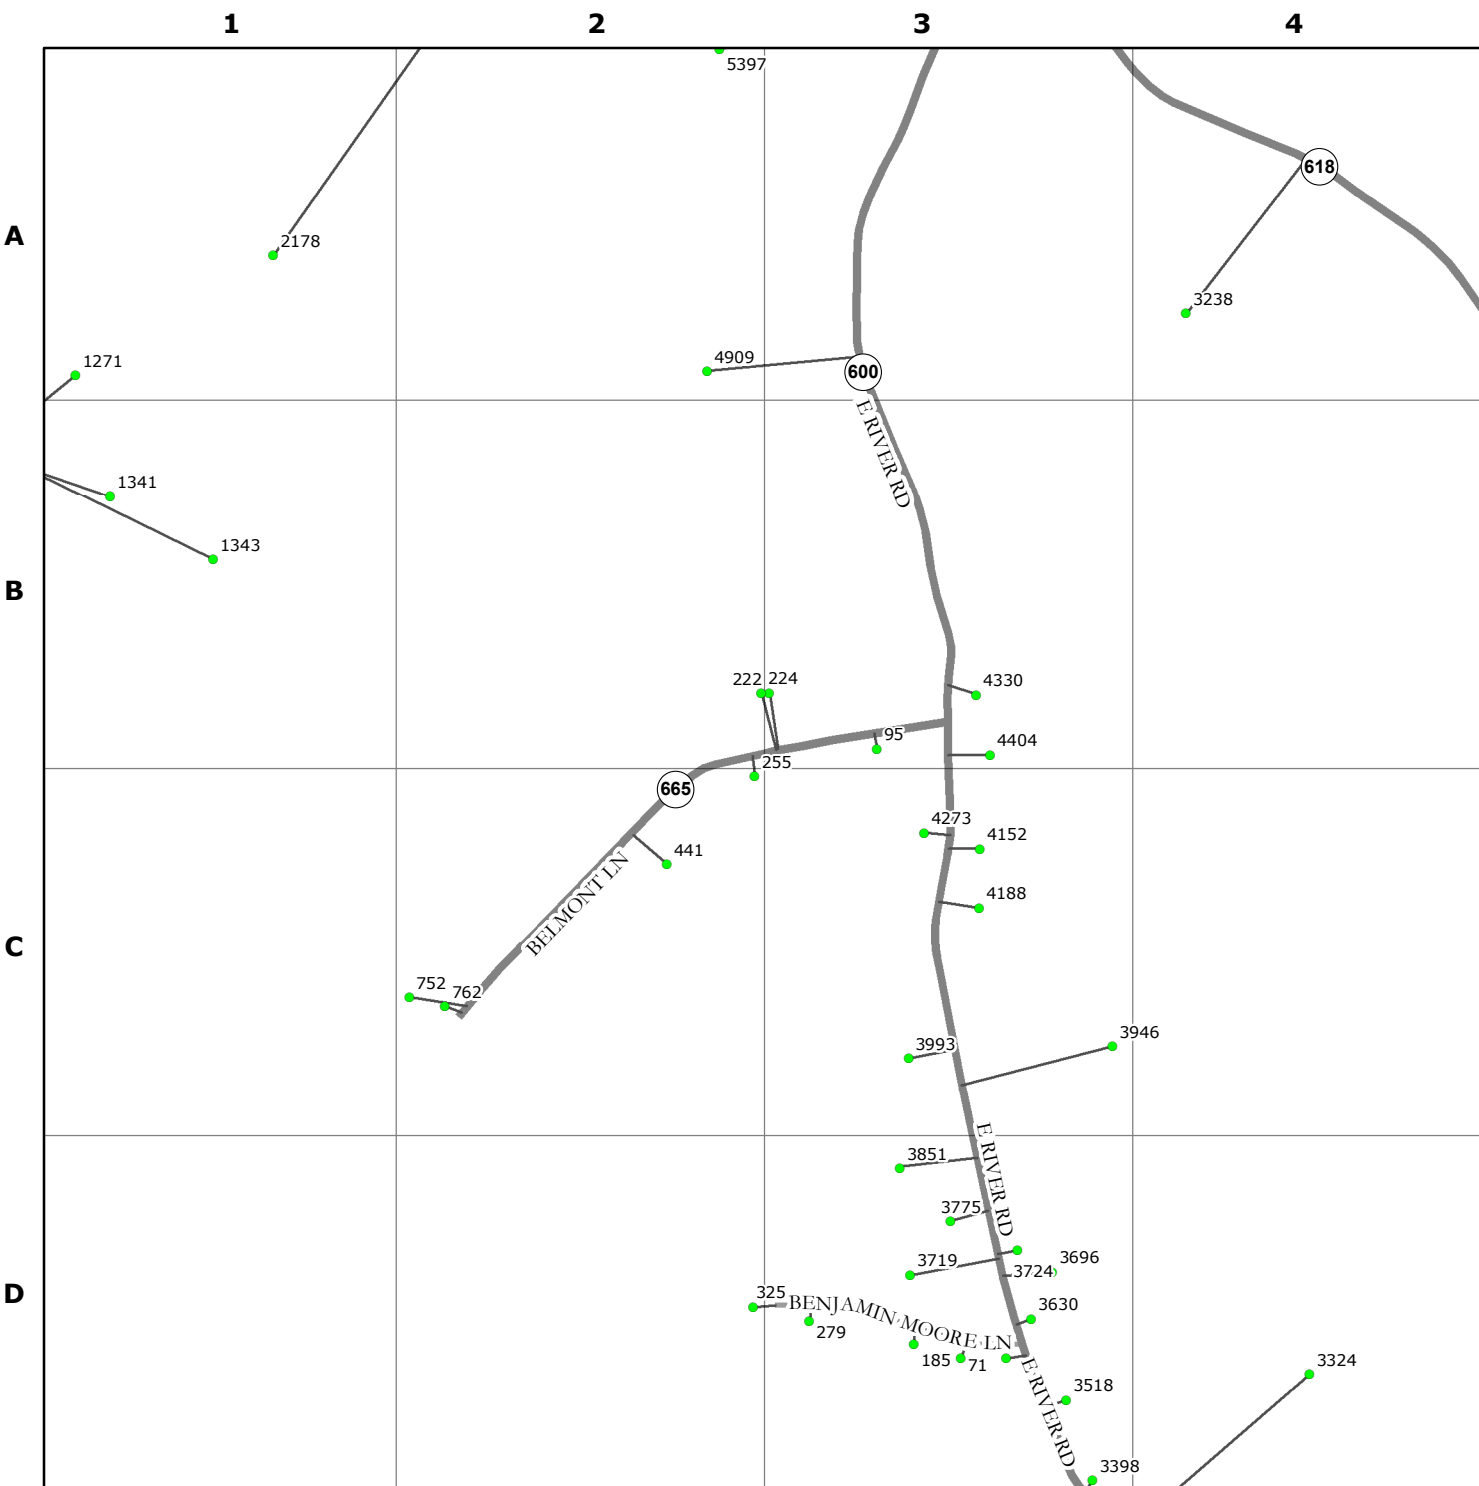

KING WILLIAM COUNTY VIRGINIA

9-1-1 PLANIMETRIC MAP

8/16/2016

SHEET NUMBER
65