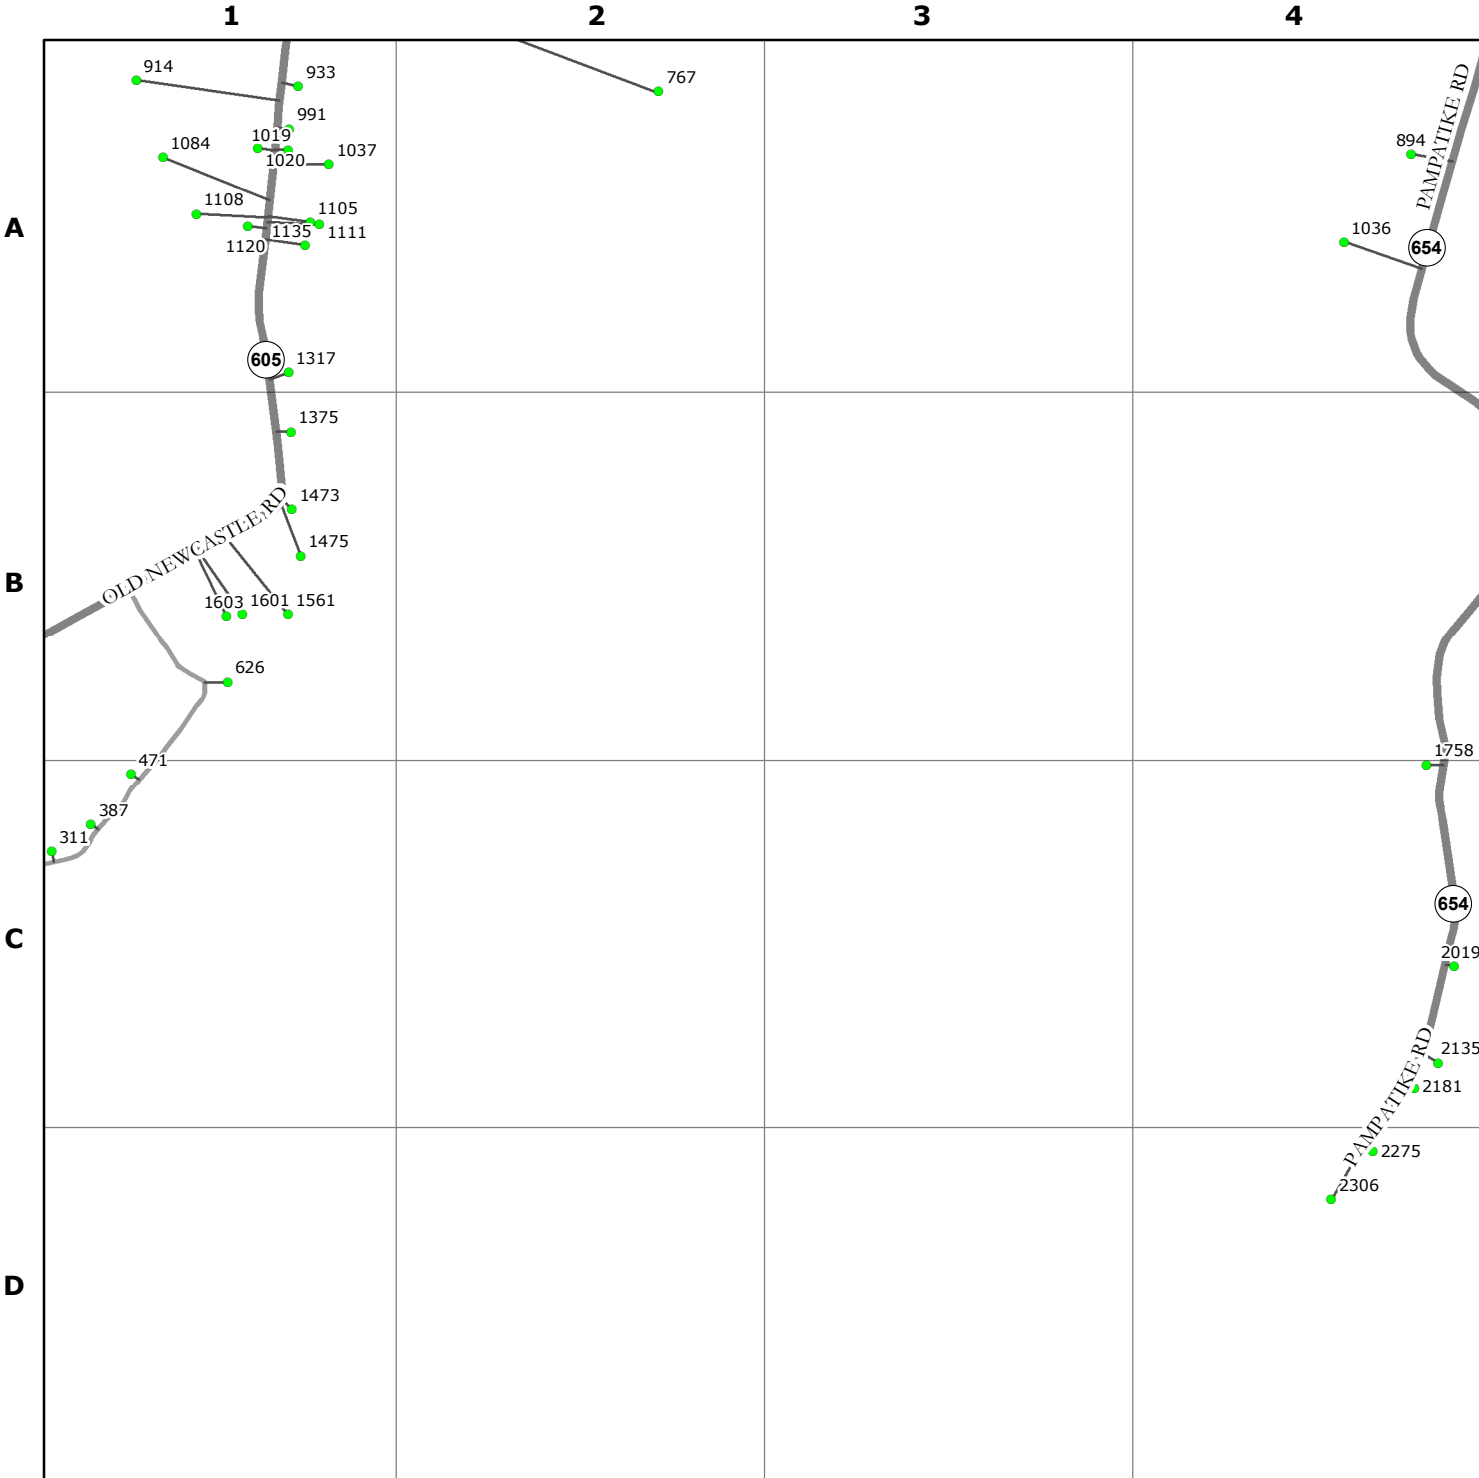

KING WILLIAM COUNTY  
VIRGINIA

9-1-1 PLANIMETRIC MAP

8/16/2016

SHEET NUMBER

**64**