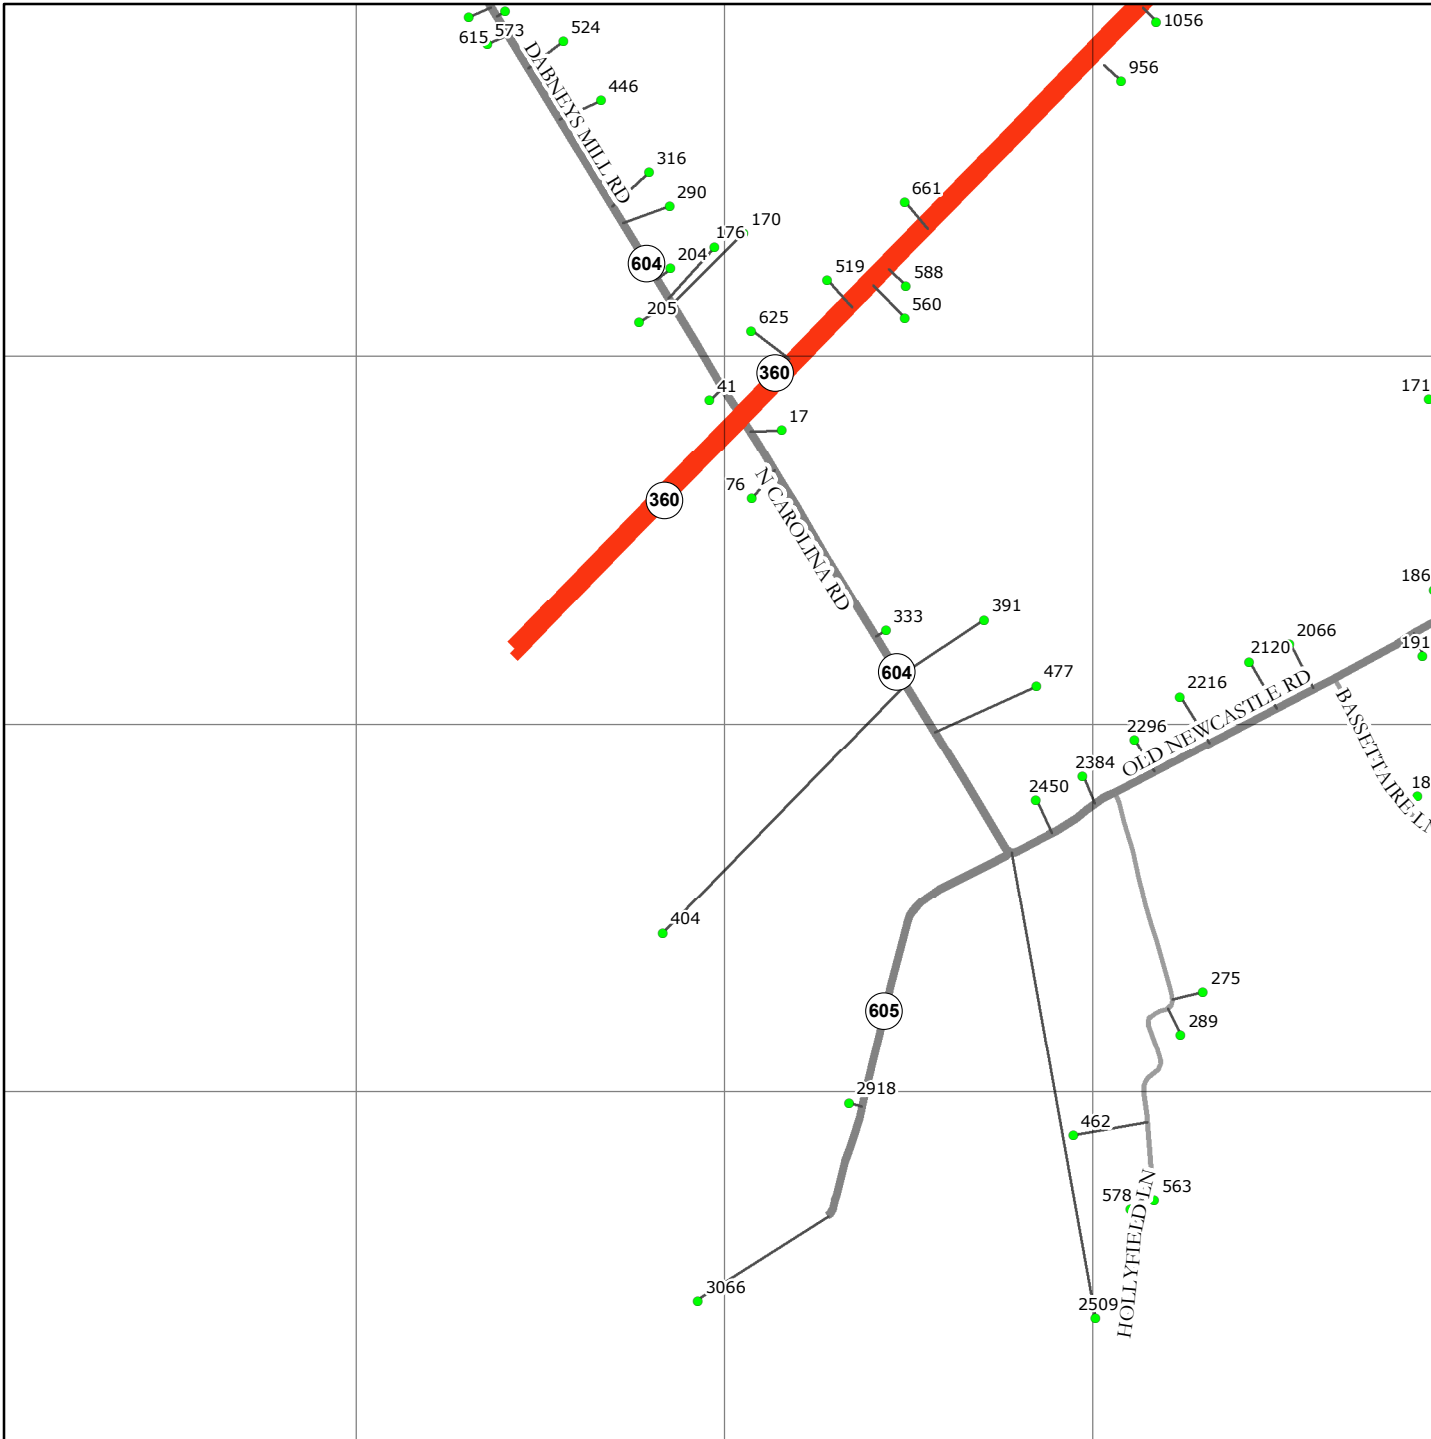

1

2

3

4

A

B

C

D

KING WILLIAM COUNTY
VIRGINIA

9-1-1 PLANIMETRIC MAP

8/16/2016

SHEET NUMBER
63