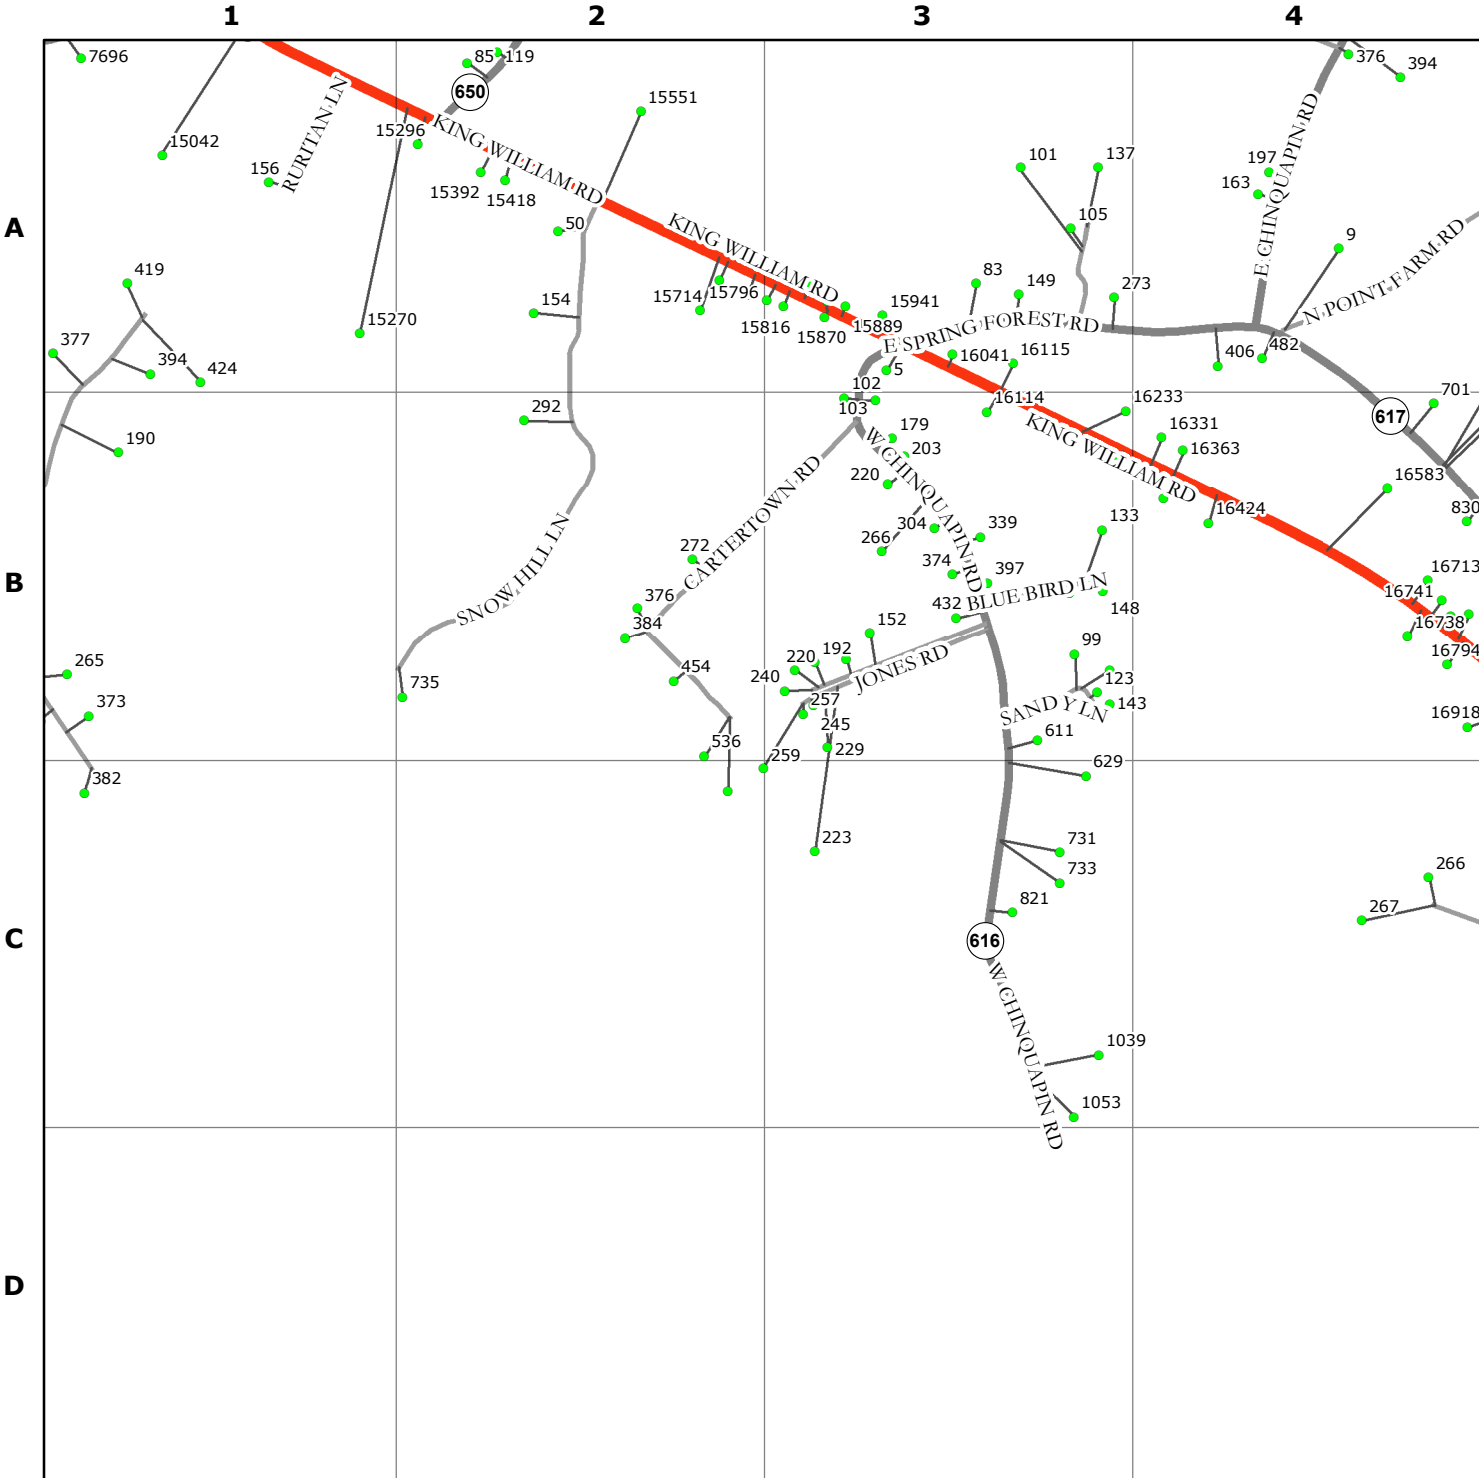

KING WILLIAM COUNTY  
VIRGINIA

9-1-1 PLANIMETRIC MAP

8/16/2016

SHEET NUMBER  
**55**