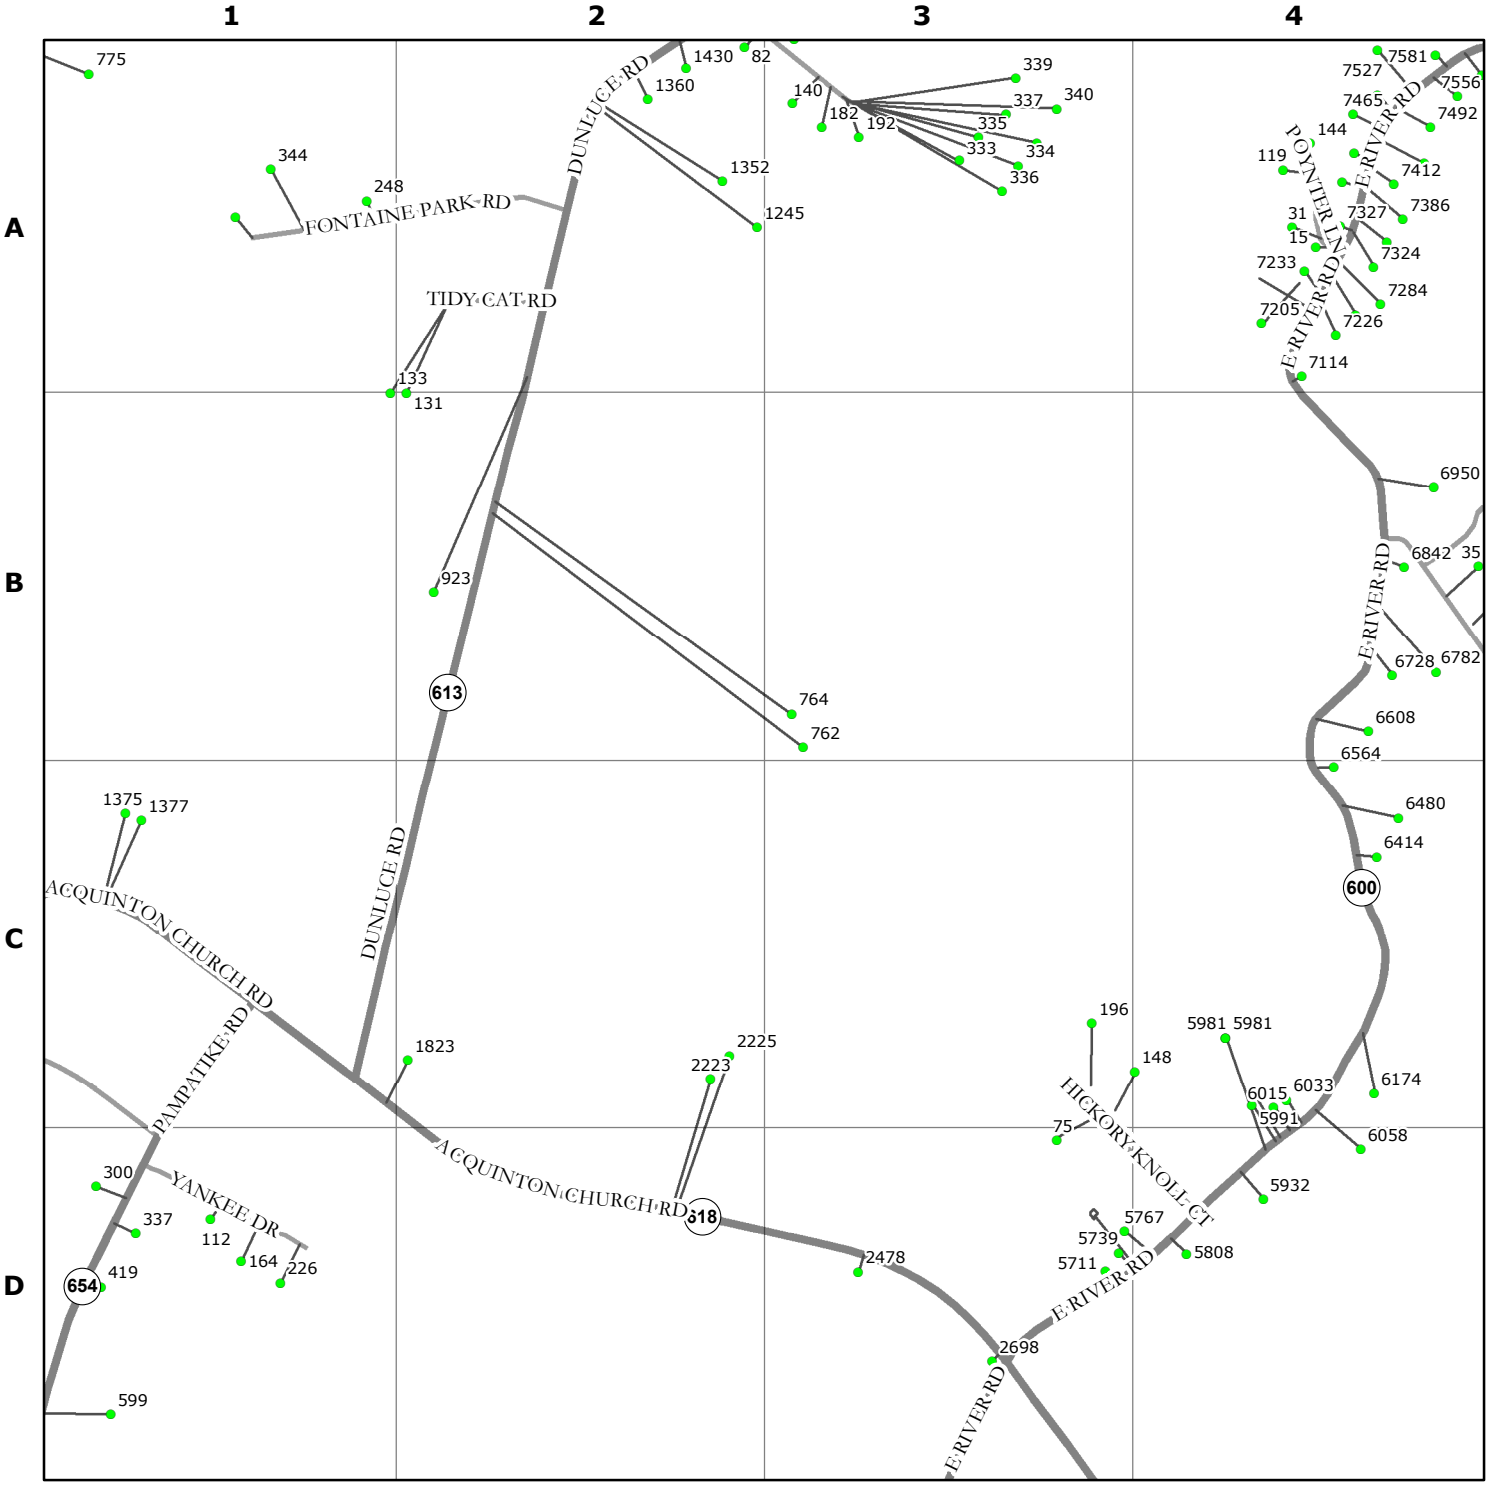

KING WILLIAM COUNTY
VIRGINIA

9-1-1 PLANIMETRIC MAP

8/16/2016

SHEET NUMBER
54