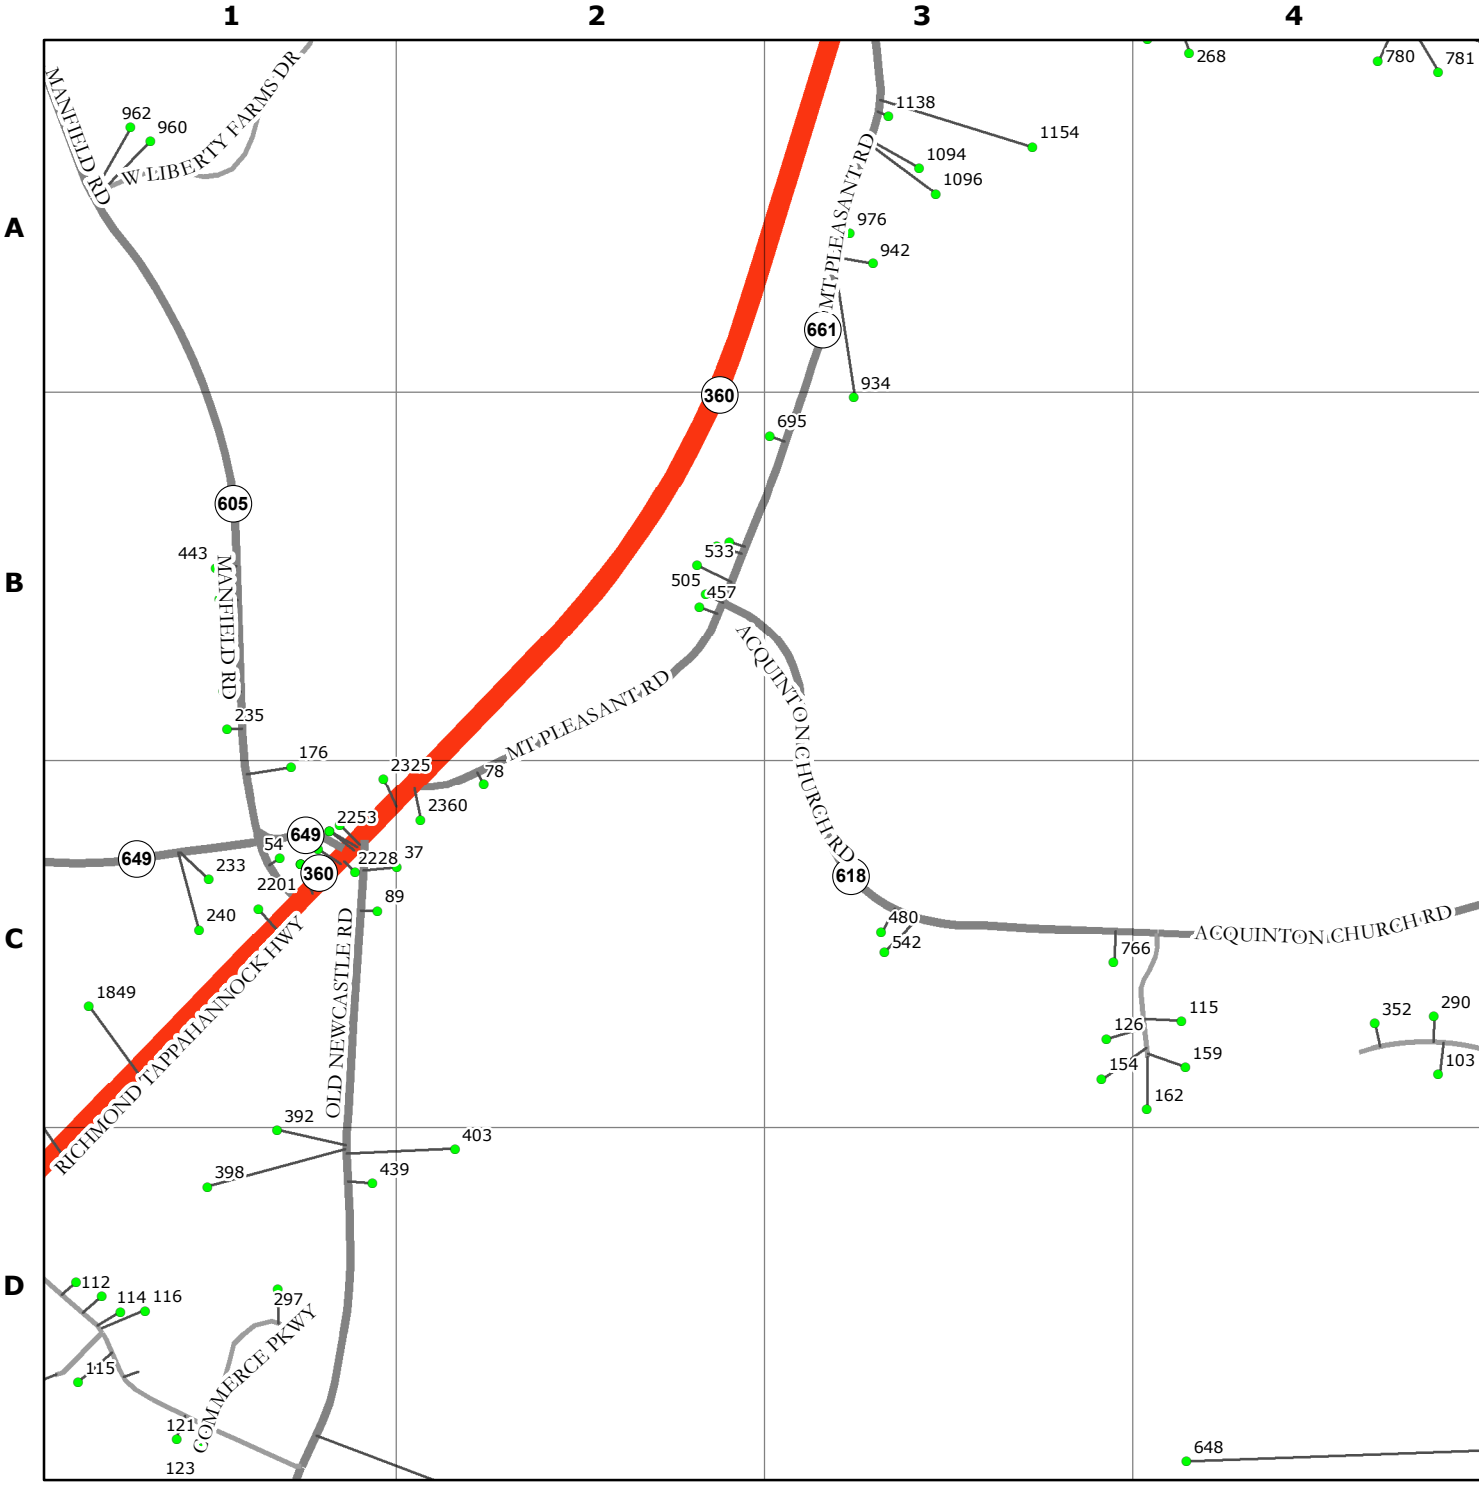

KING WILLIAM COUNTY
VIRGINIA

9-1-1 PLANIMETRIC MAP

8/16/2016

SHEET NUMBER
53