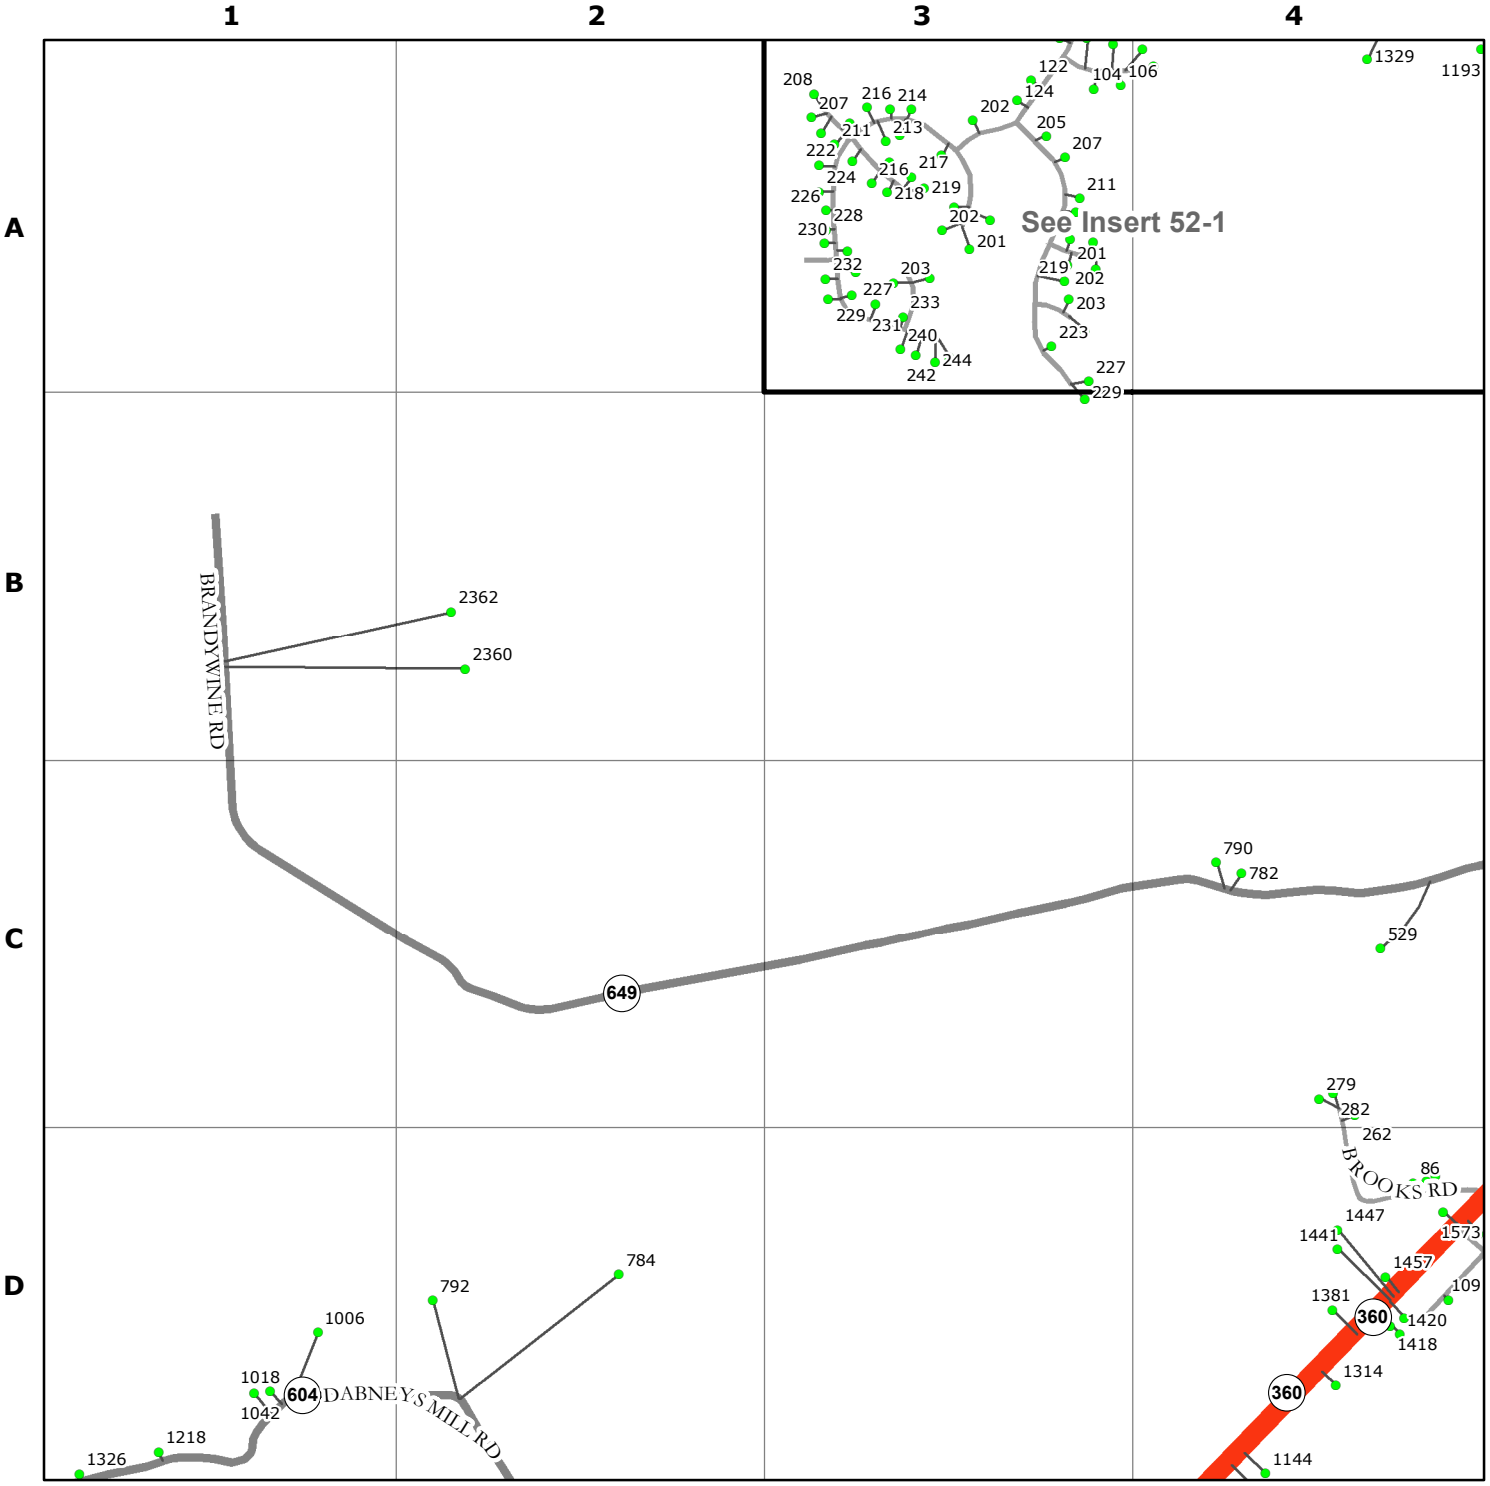

KING WILLIAM COUNTY  
VIRGINIA

9-1-1 PLANIMETRIC MAP

8/16/2016

SHEET NUMBER  
**52**