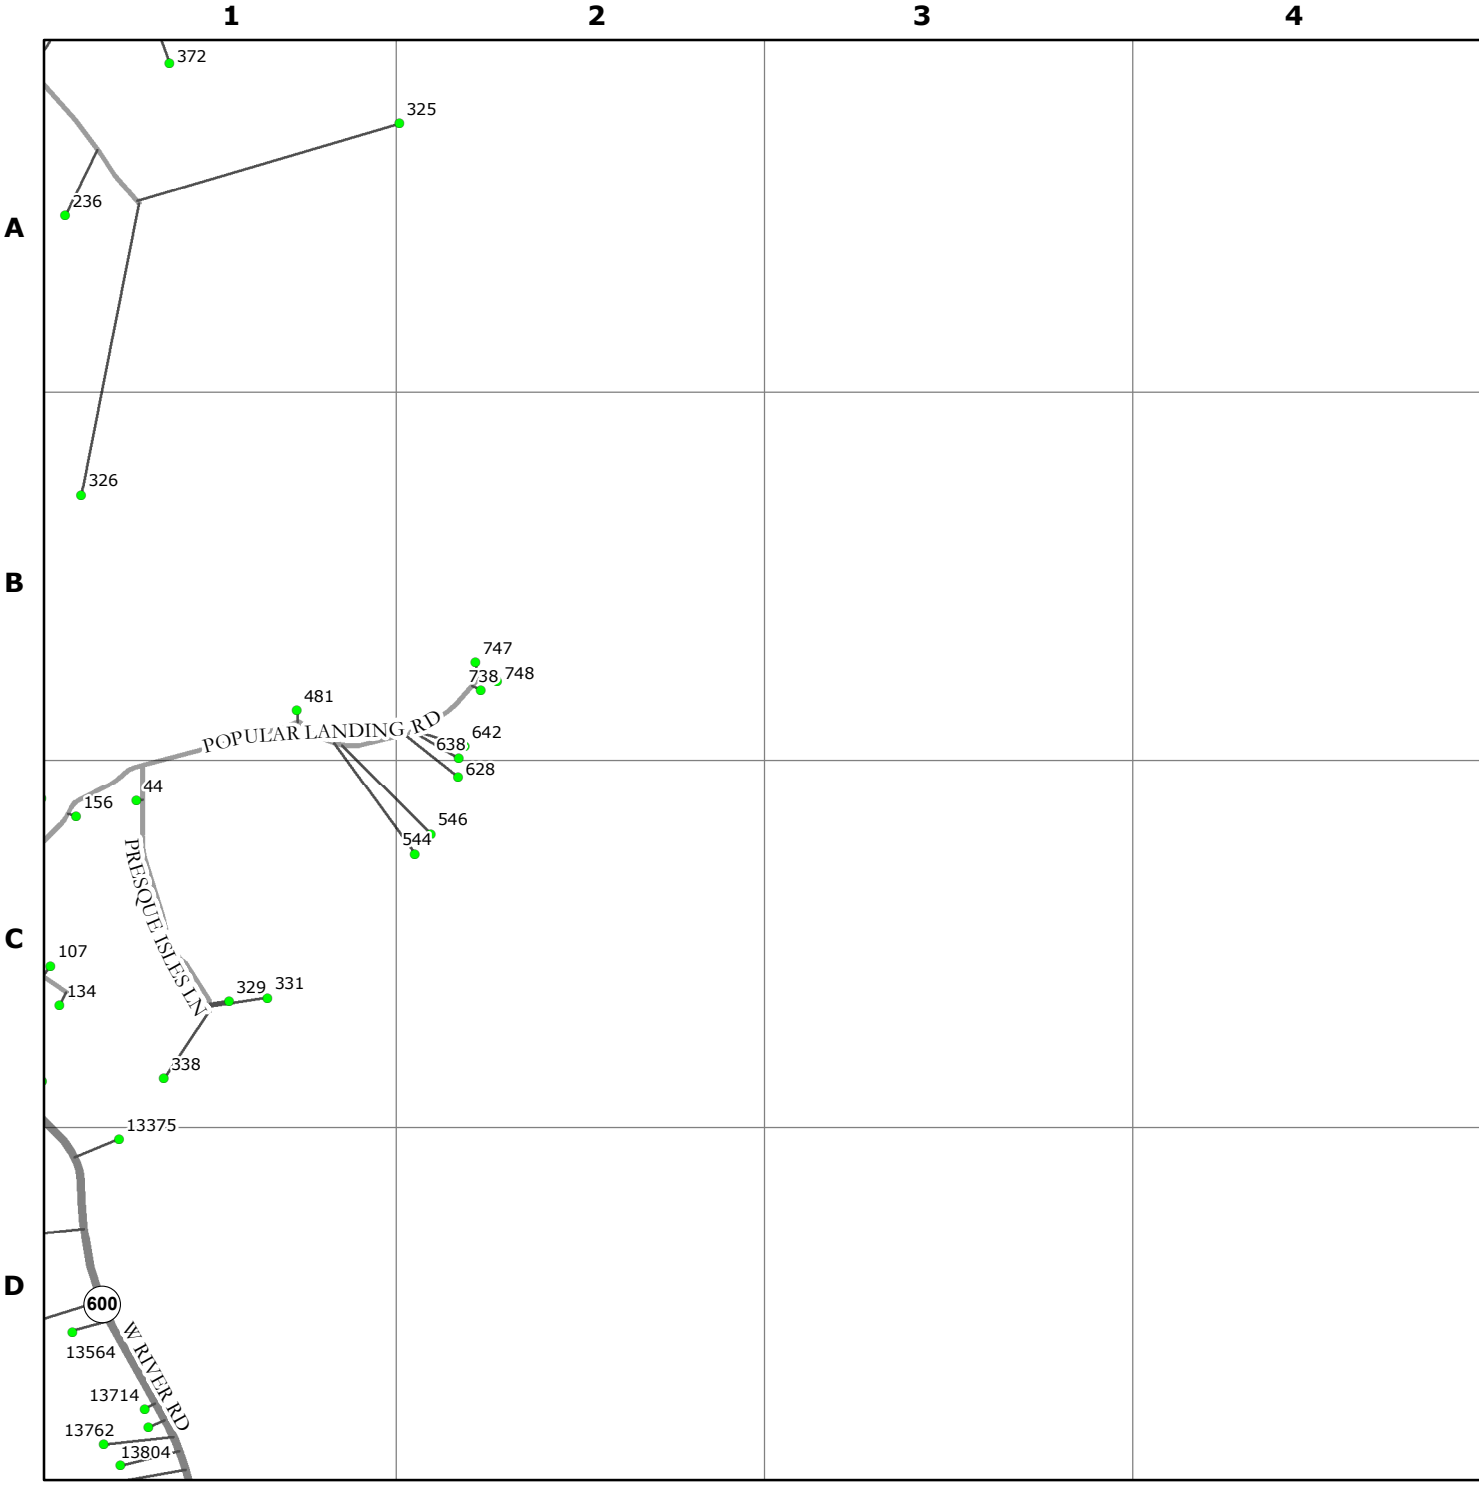

KING WILLIAM COUNTY
VIRGINIA

9-1-1 PLANIMETRIC MAP

8/16/2016

SHEET NUMBER
38