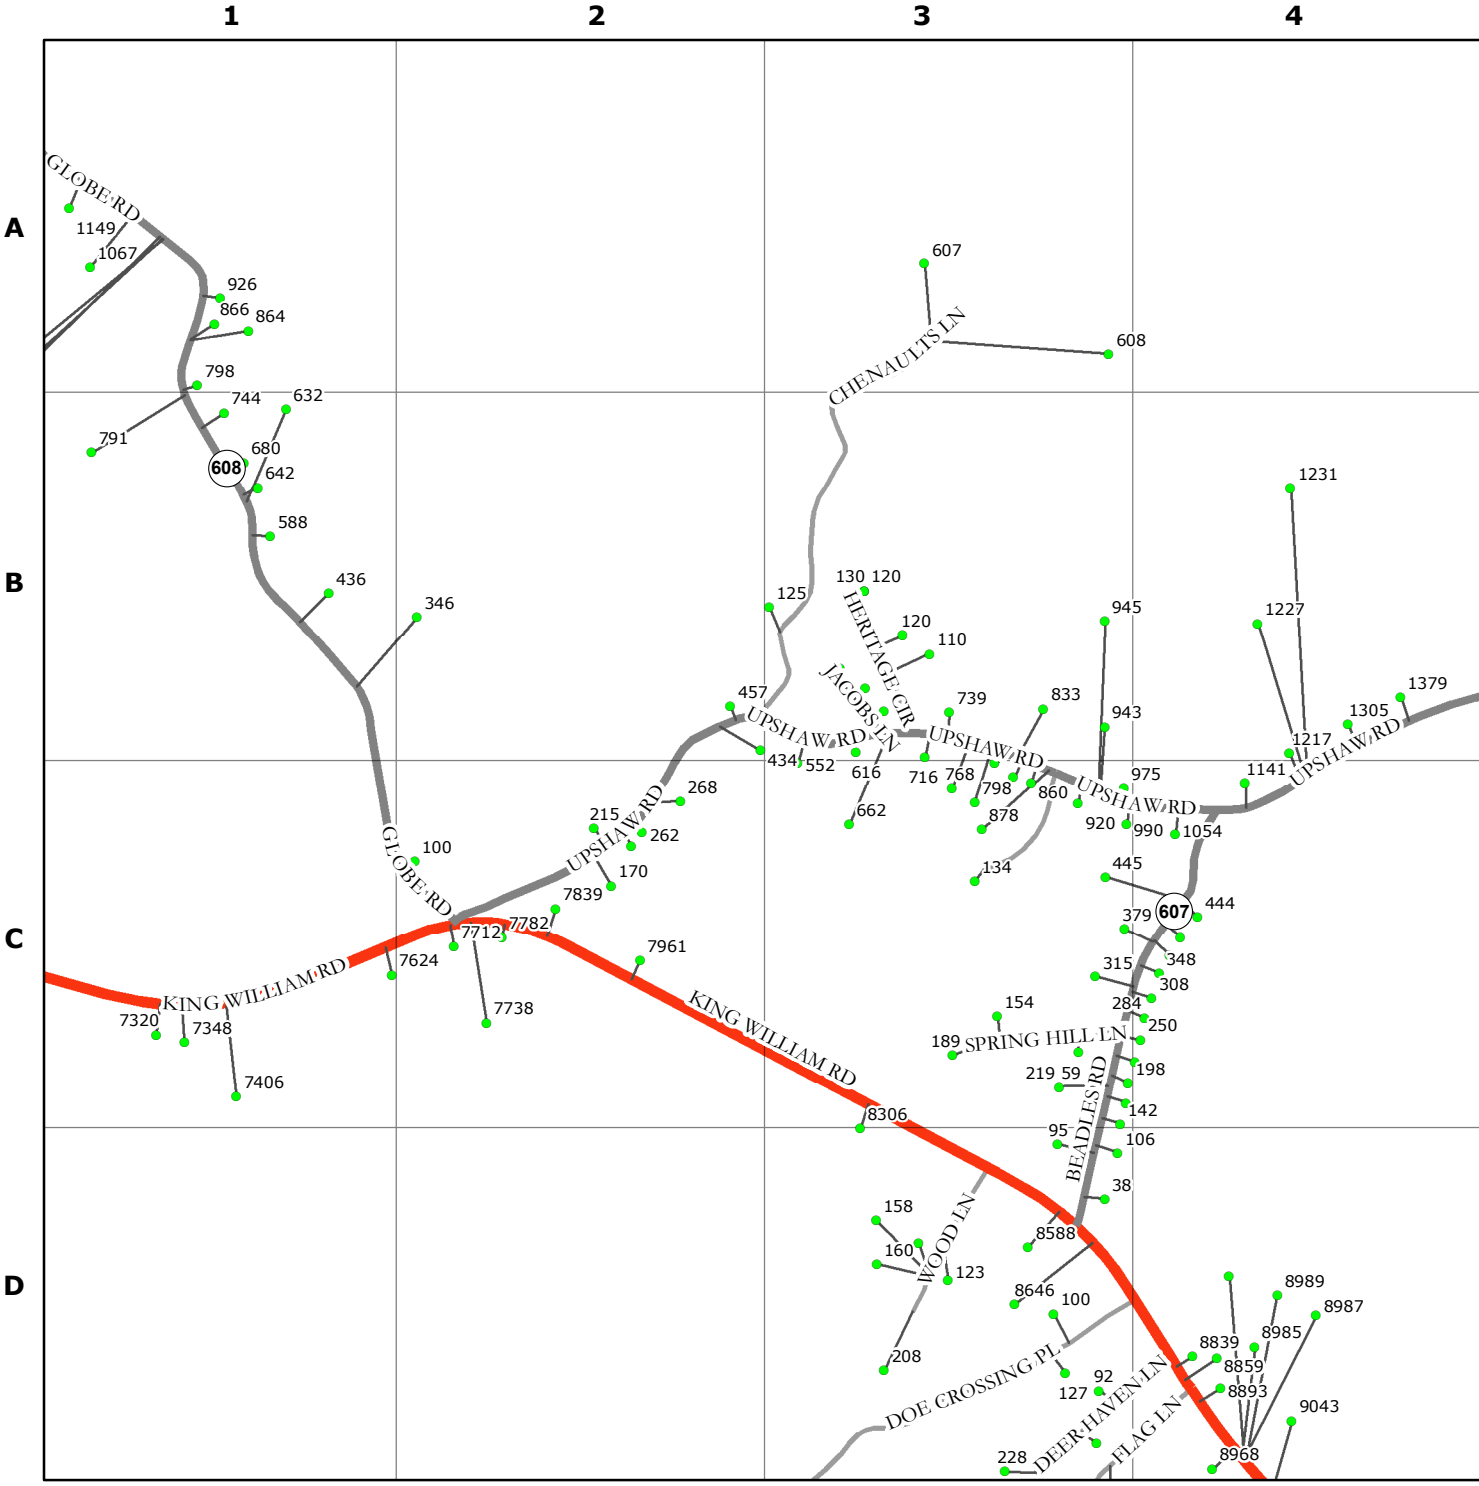

KING WILLIAM COUNTY
VIRGINIA

9-1-1 PLANIMETRIC MAP

8/16/2016

SHEET NUMBER
26