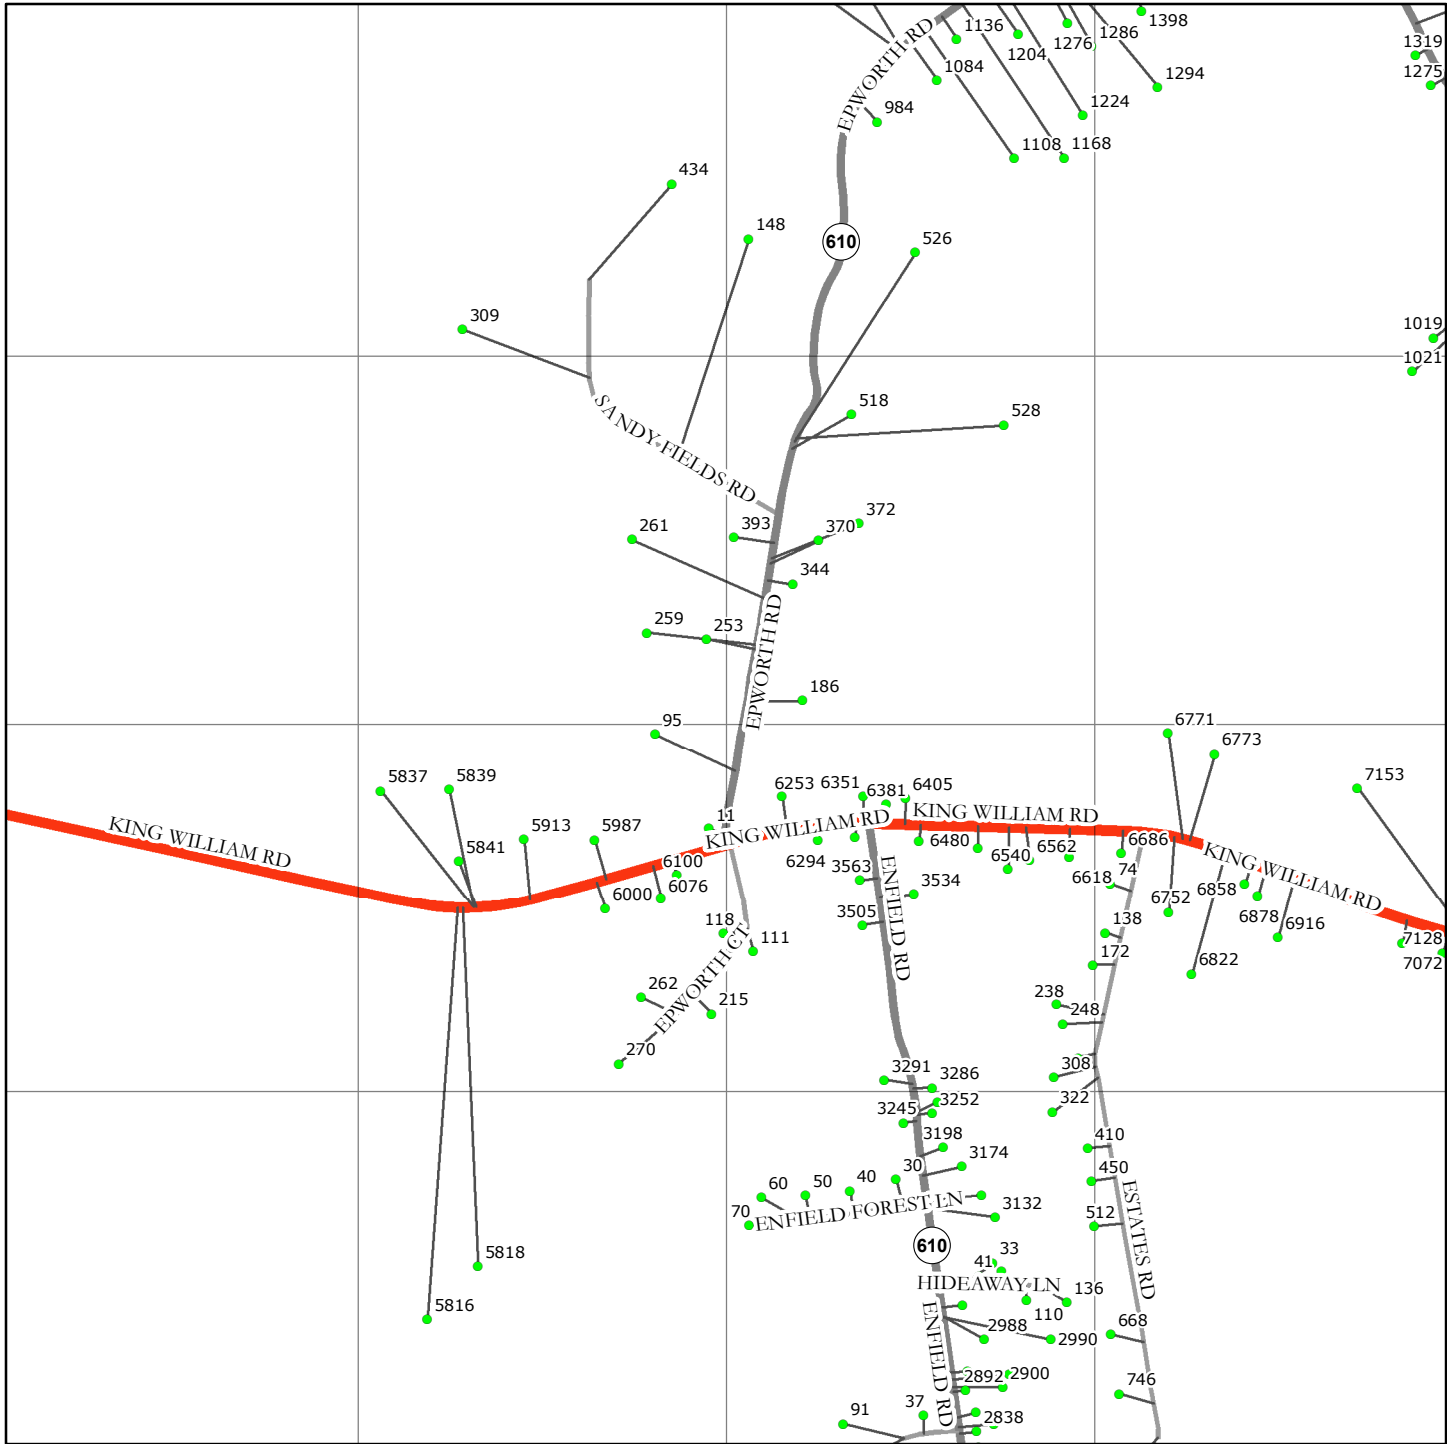

1

2

3

4

A

B

C

D

KING WILLIAM COUNTY  
VIRGINIA

9-1-1 PLANIMETRIC MAP

8/16/2016

SHEET NUMBER  
**25**