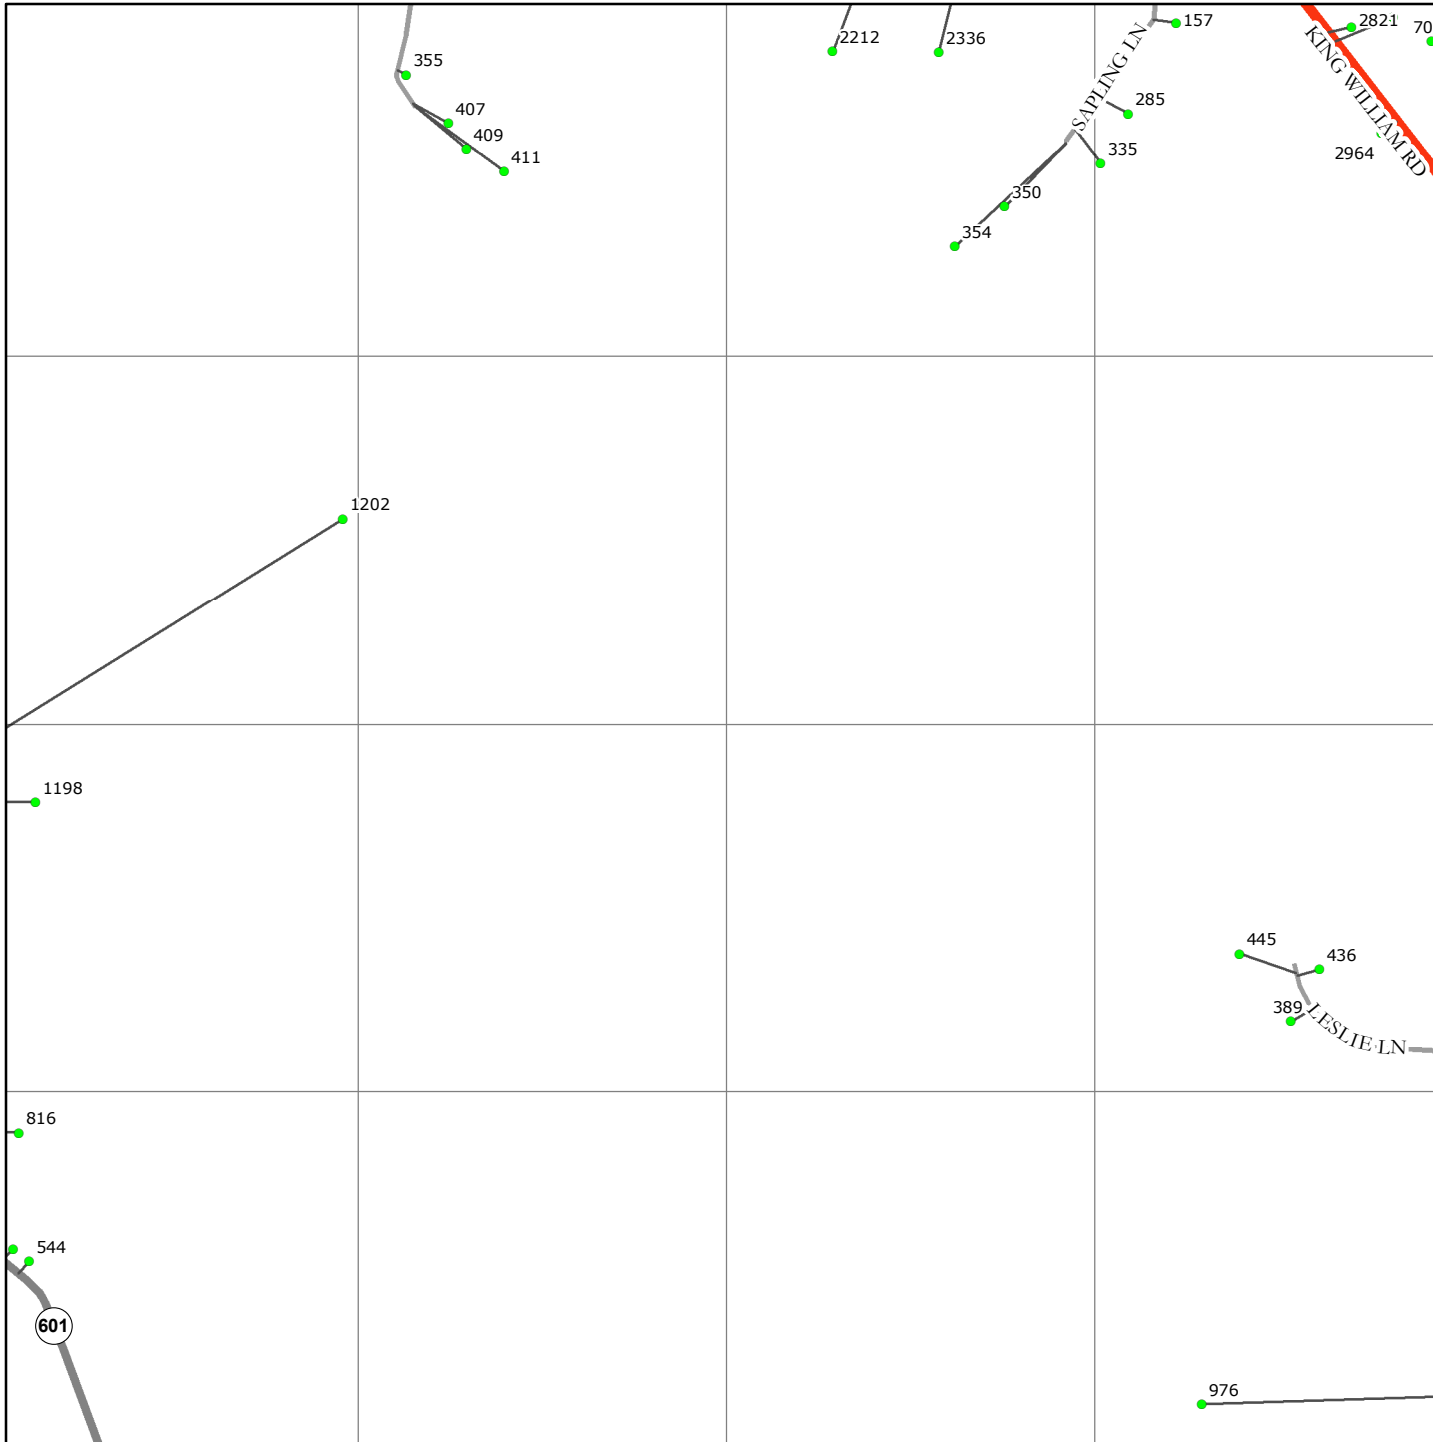

1

2

3

4

A

B

C

D

KING WILLIAM COUNTY
VIRGINIA

9-1-1 PLANIMETRIC MAP

8/16/2016

SHEET NUMBER
23