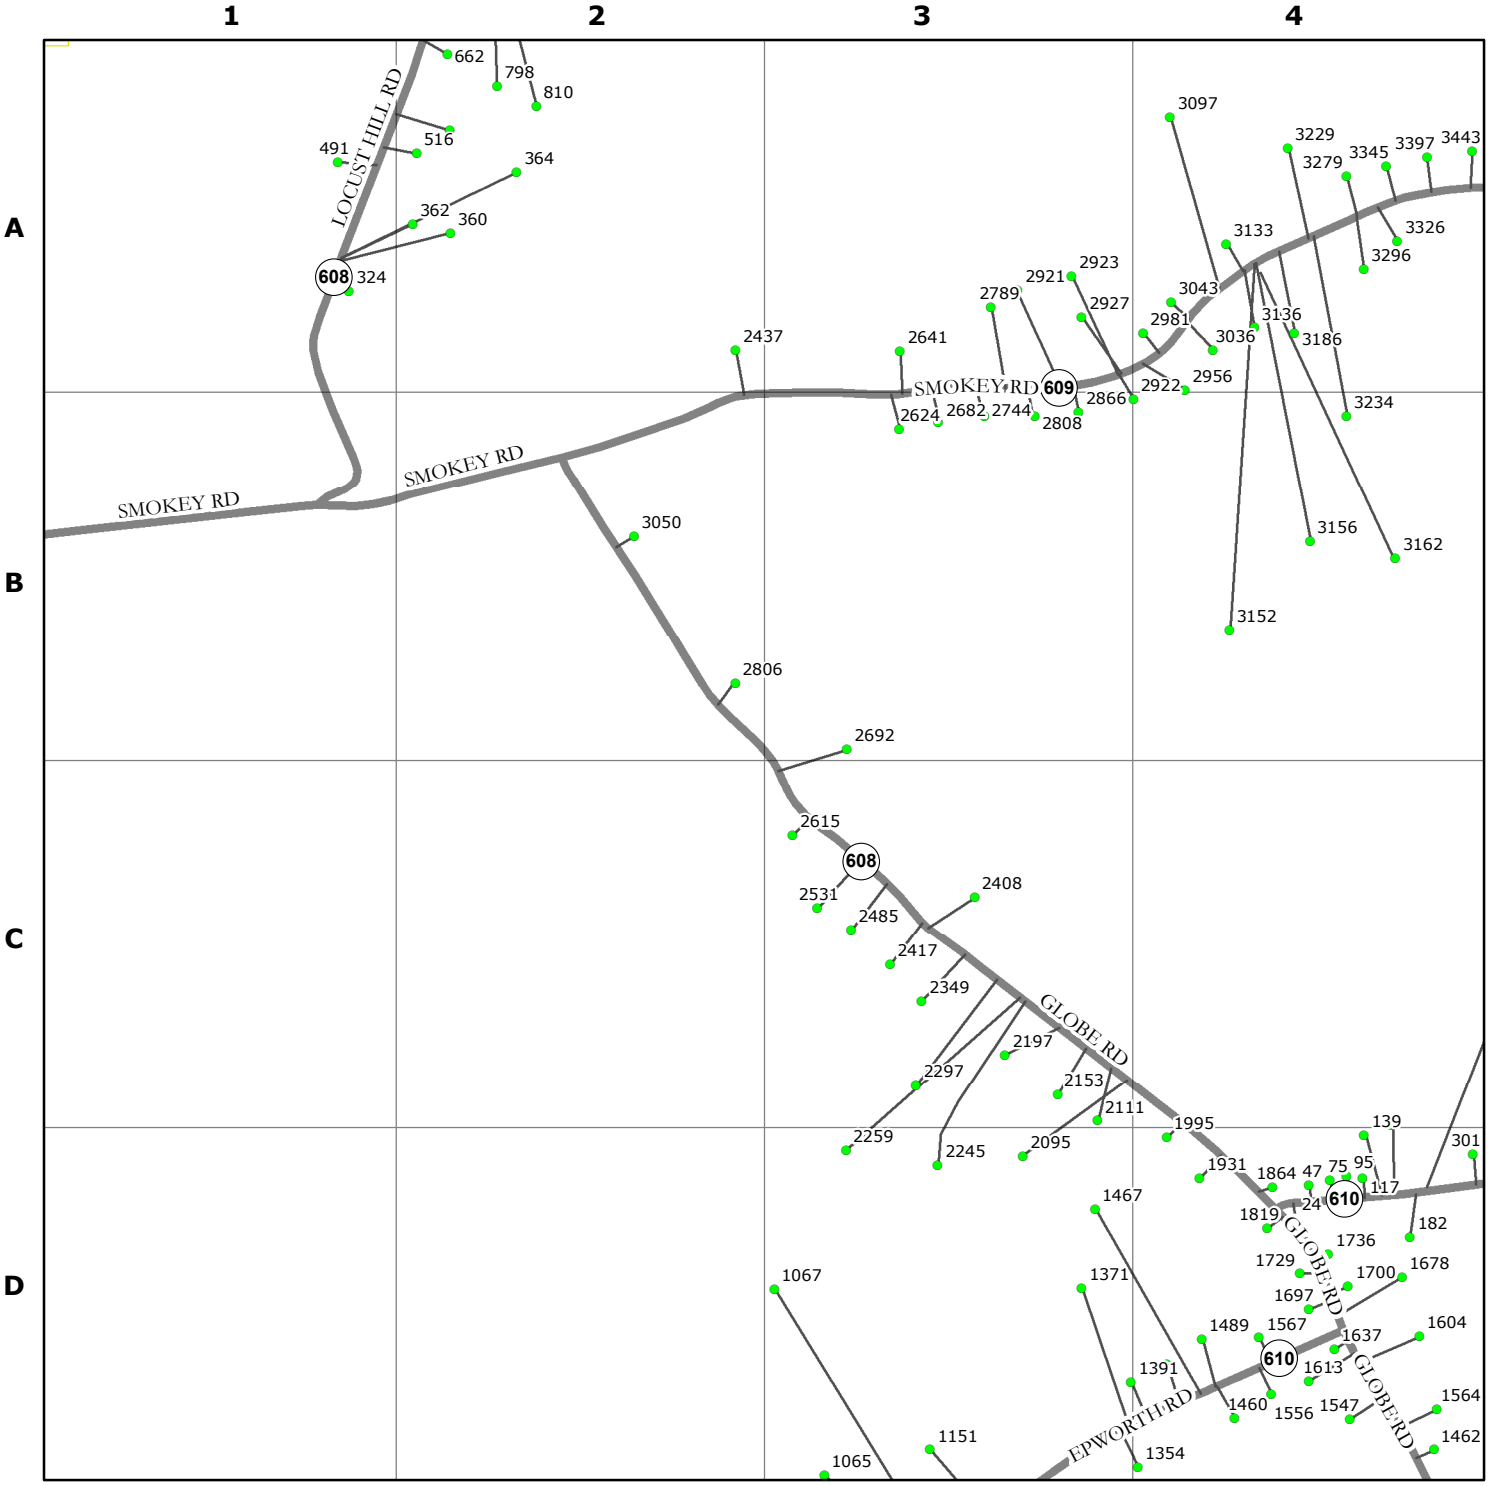

KING WILLIAM COUNTY
VIRGINIA

9-1-1 PLANIMETRIC MAP

8/16/2016

SHEET NUMBER
17