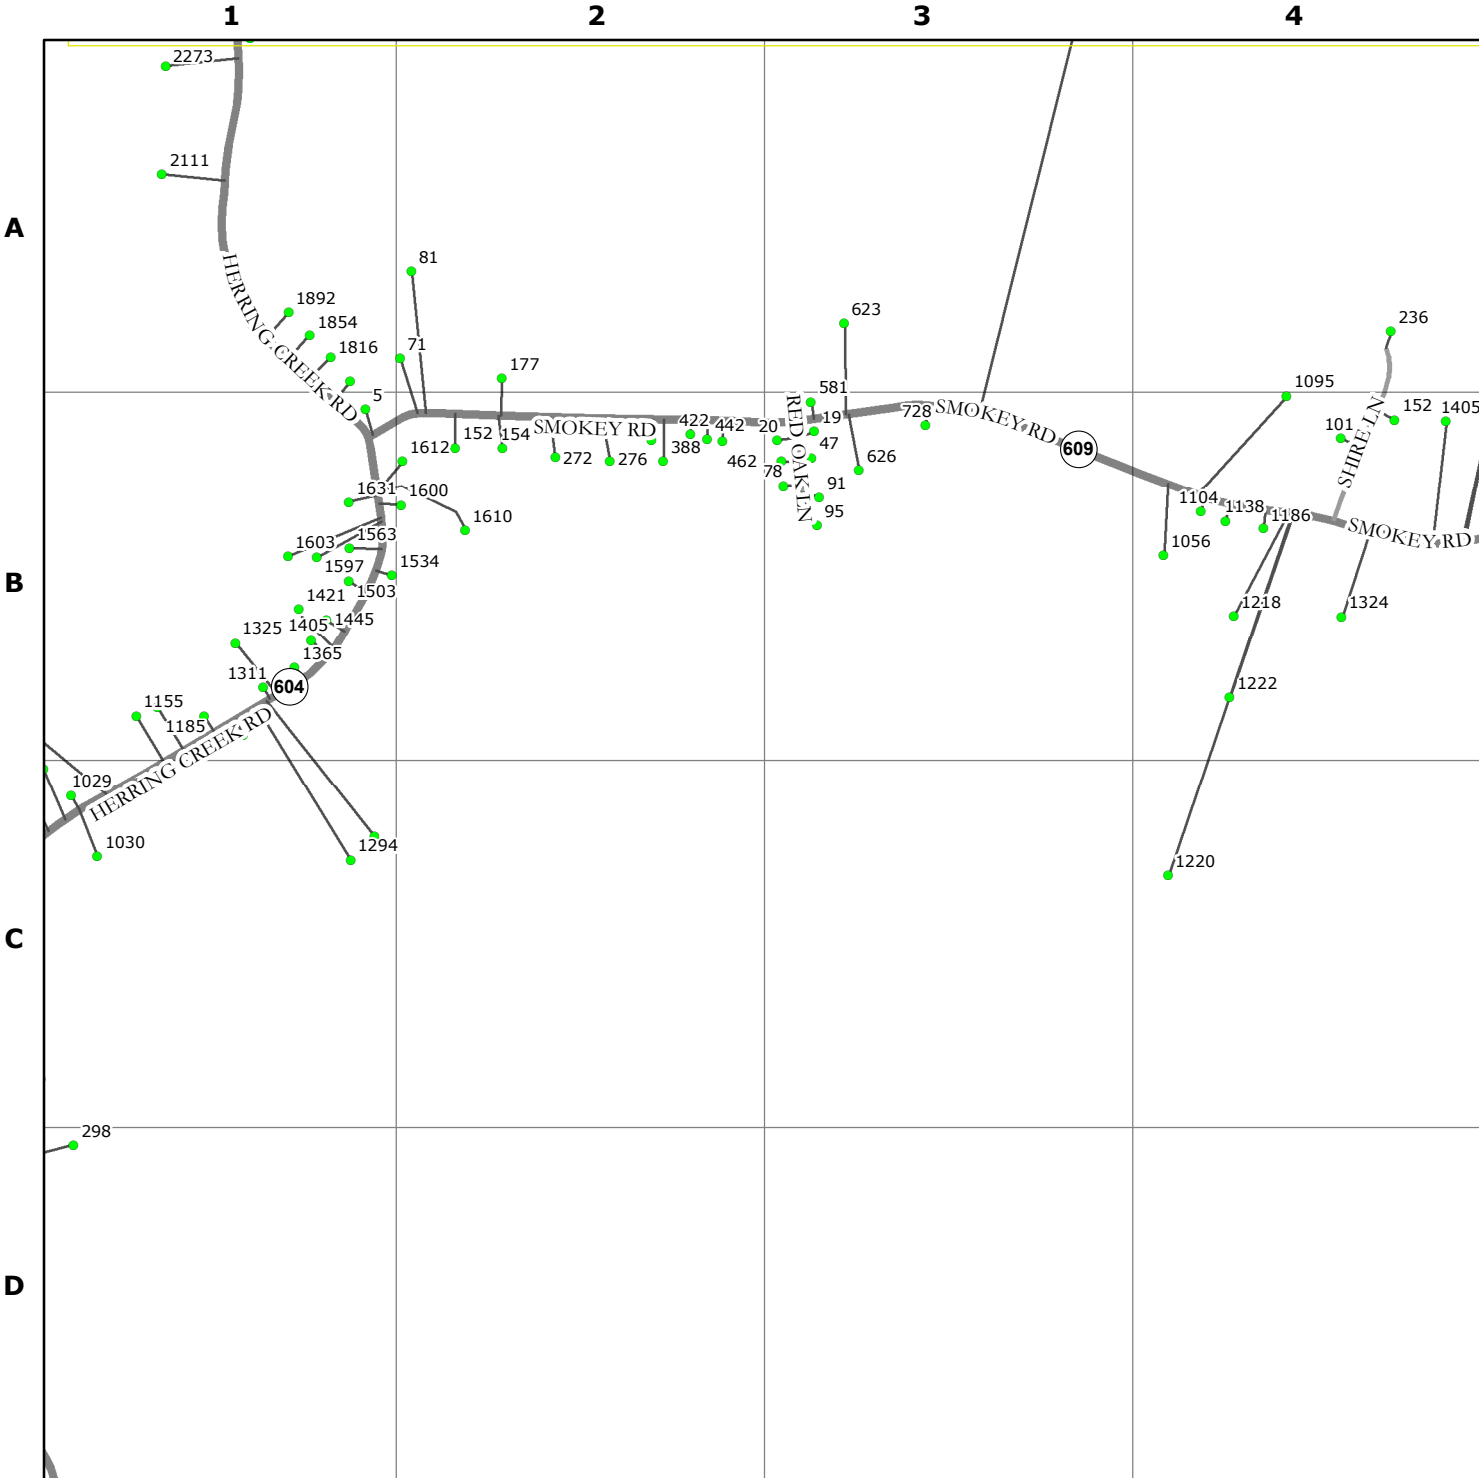

KING WILLIAM COUNTY
VIRGINIA

9-1-1 PLANIMETRIC MAP

8/16/2016

SHEET NUMBER
16