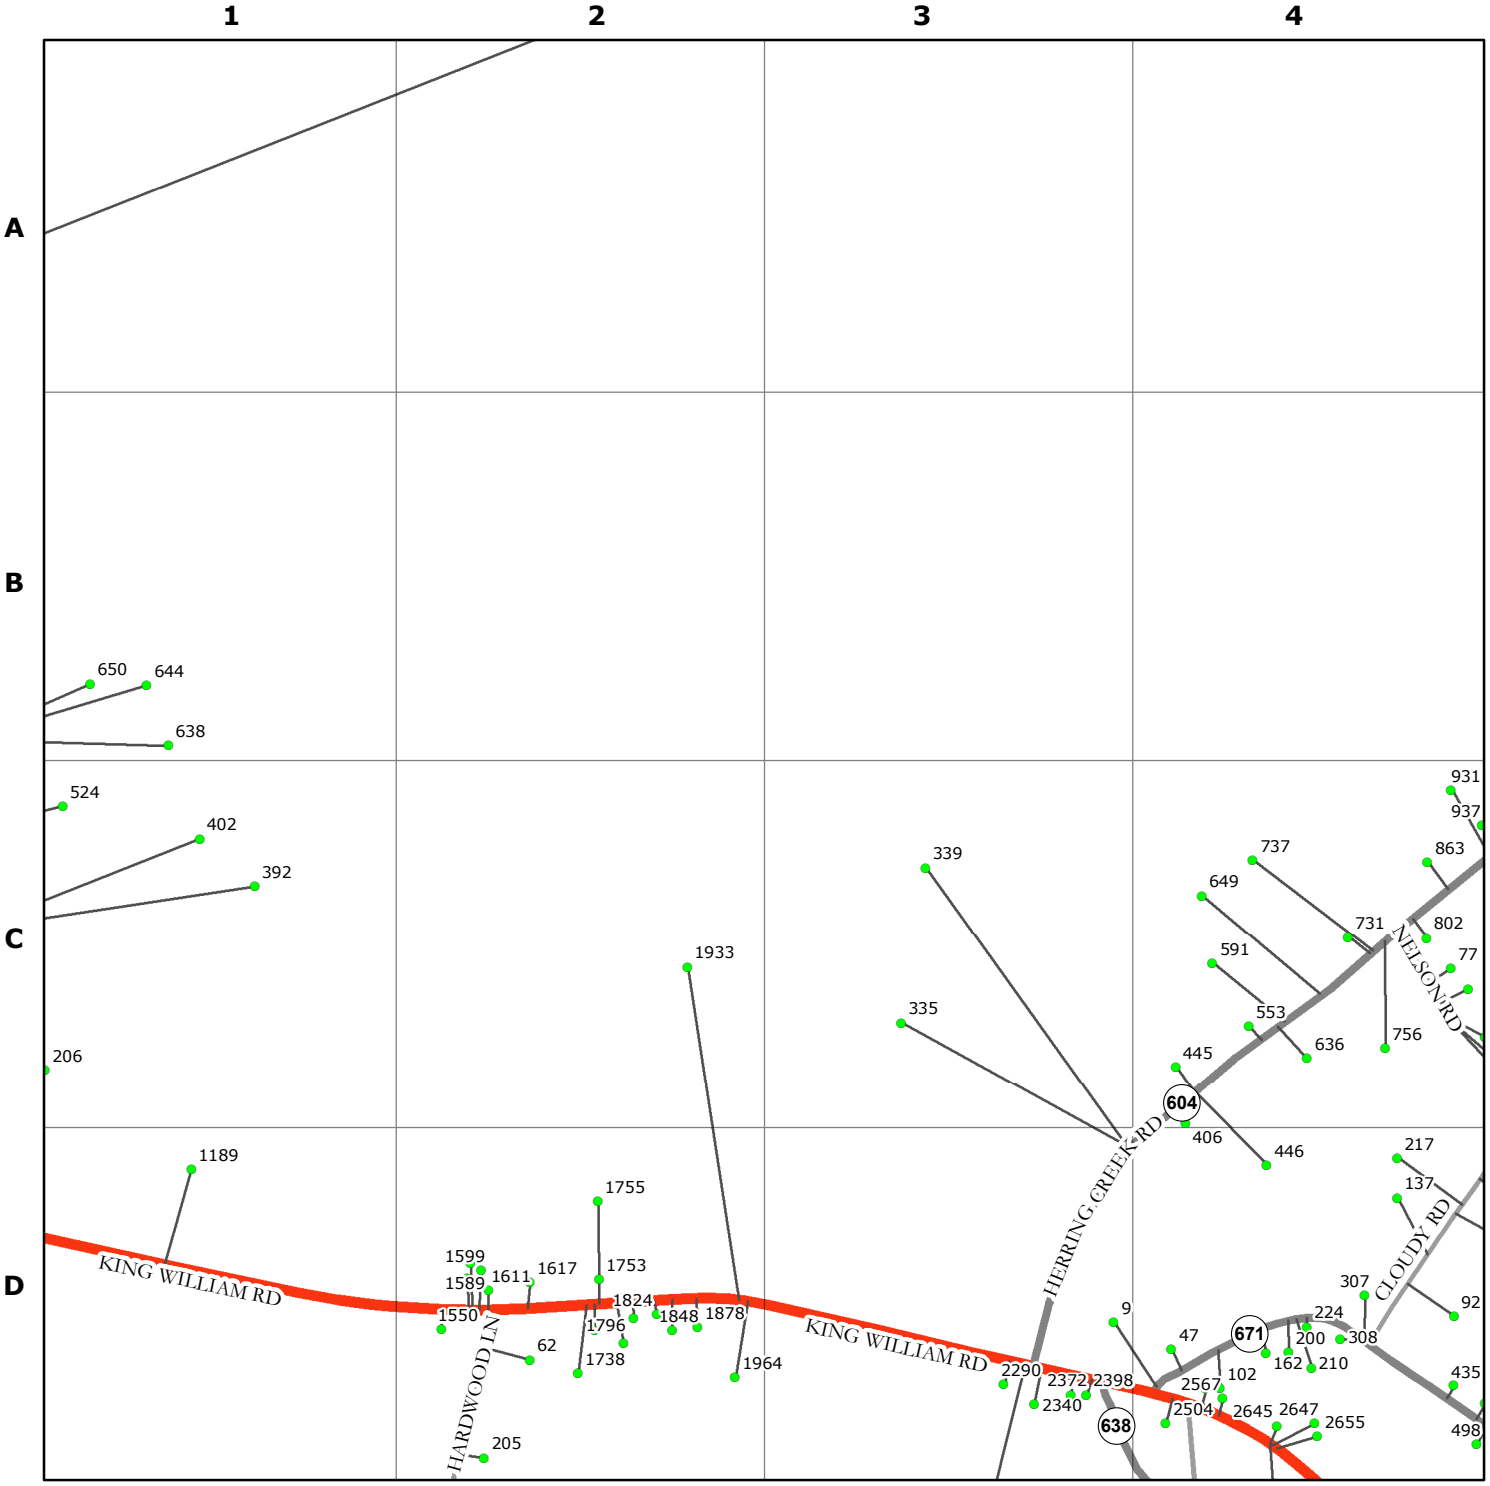

KING WILLIAM COUNTY
VIRGINIA

9-1-1 PLANIMETRIC MAP

8/16/2016

SHEET NUMBER
15