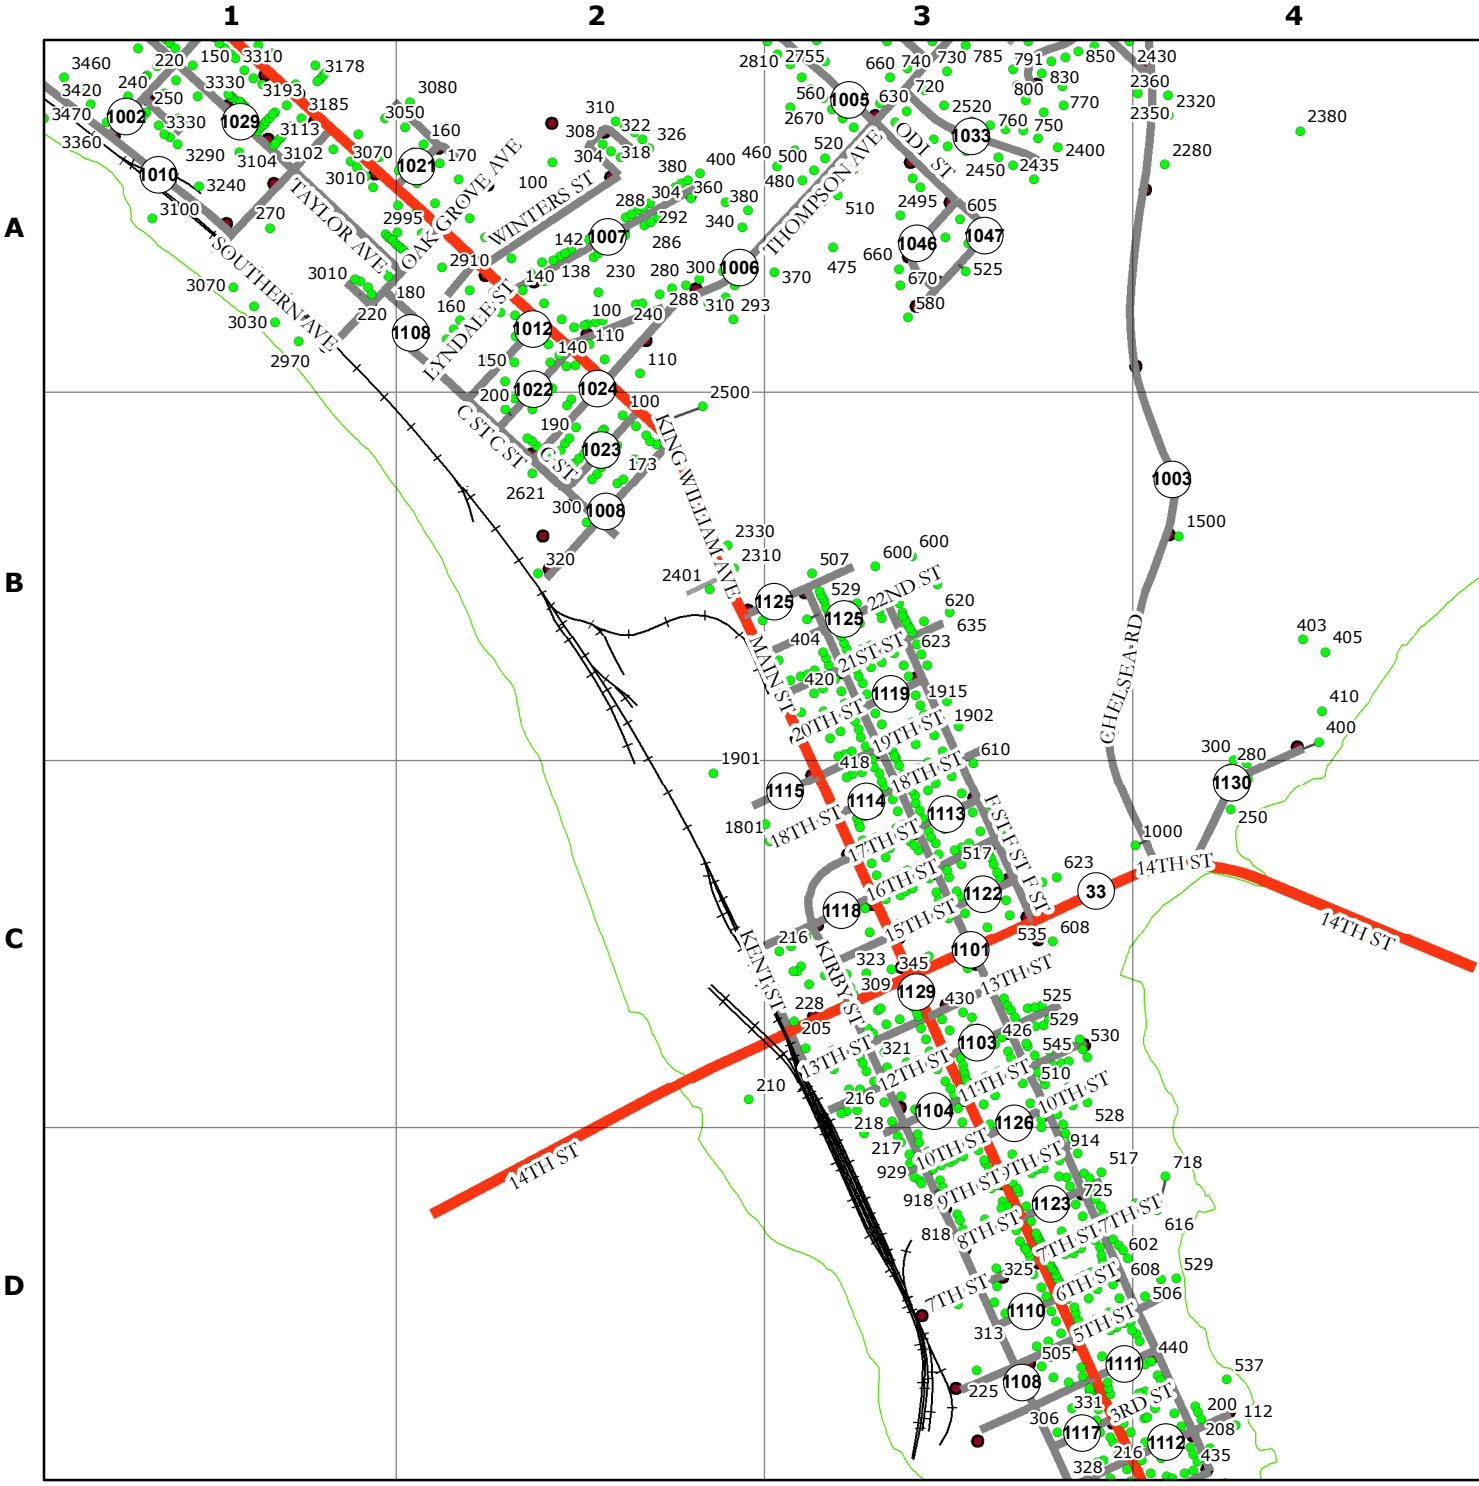

KING WILLIAM COUNTY
VIRGINIA

9-1-1 PLANIMETRIC MAP

8/16/2016

SHEET NUMBER
115