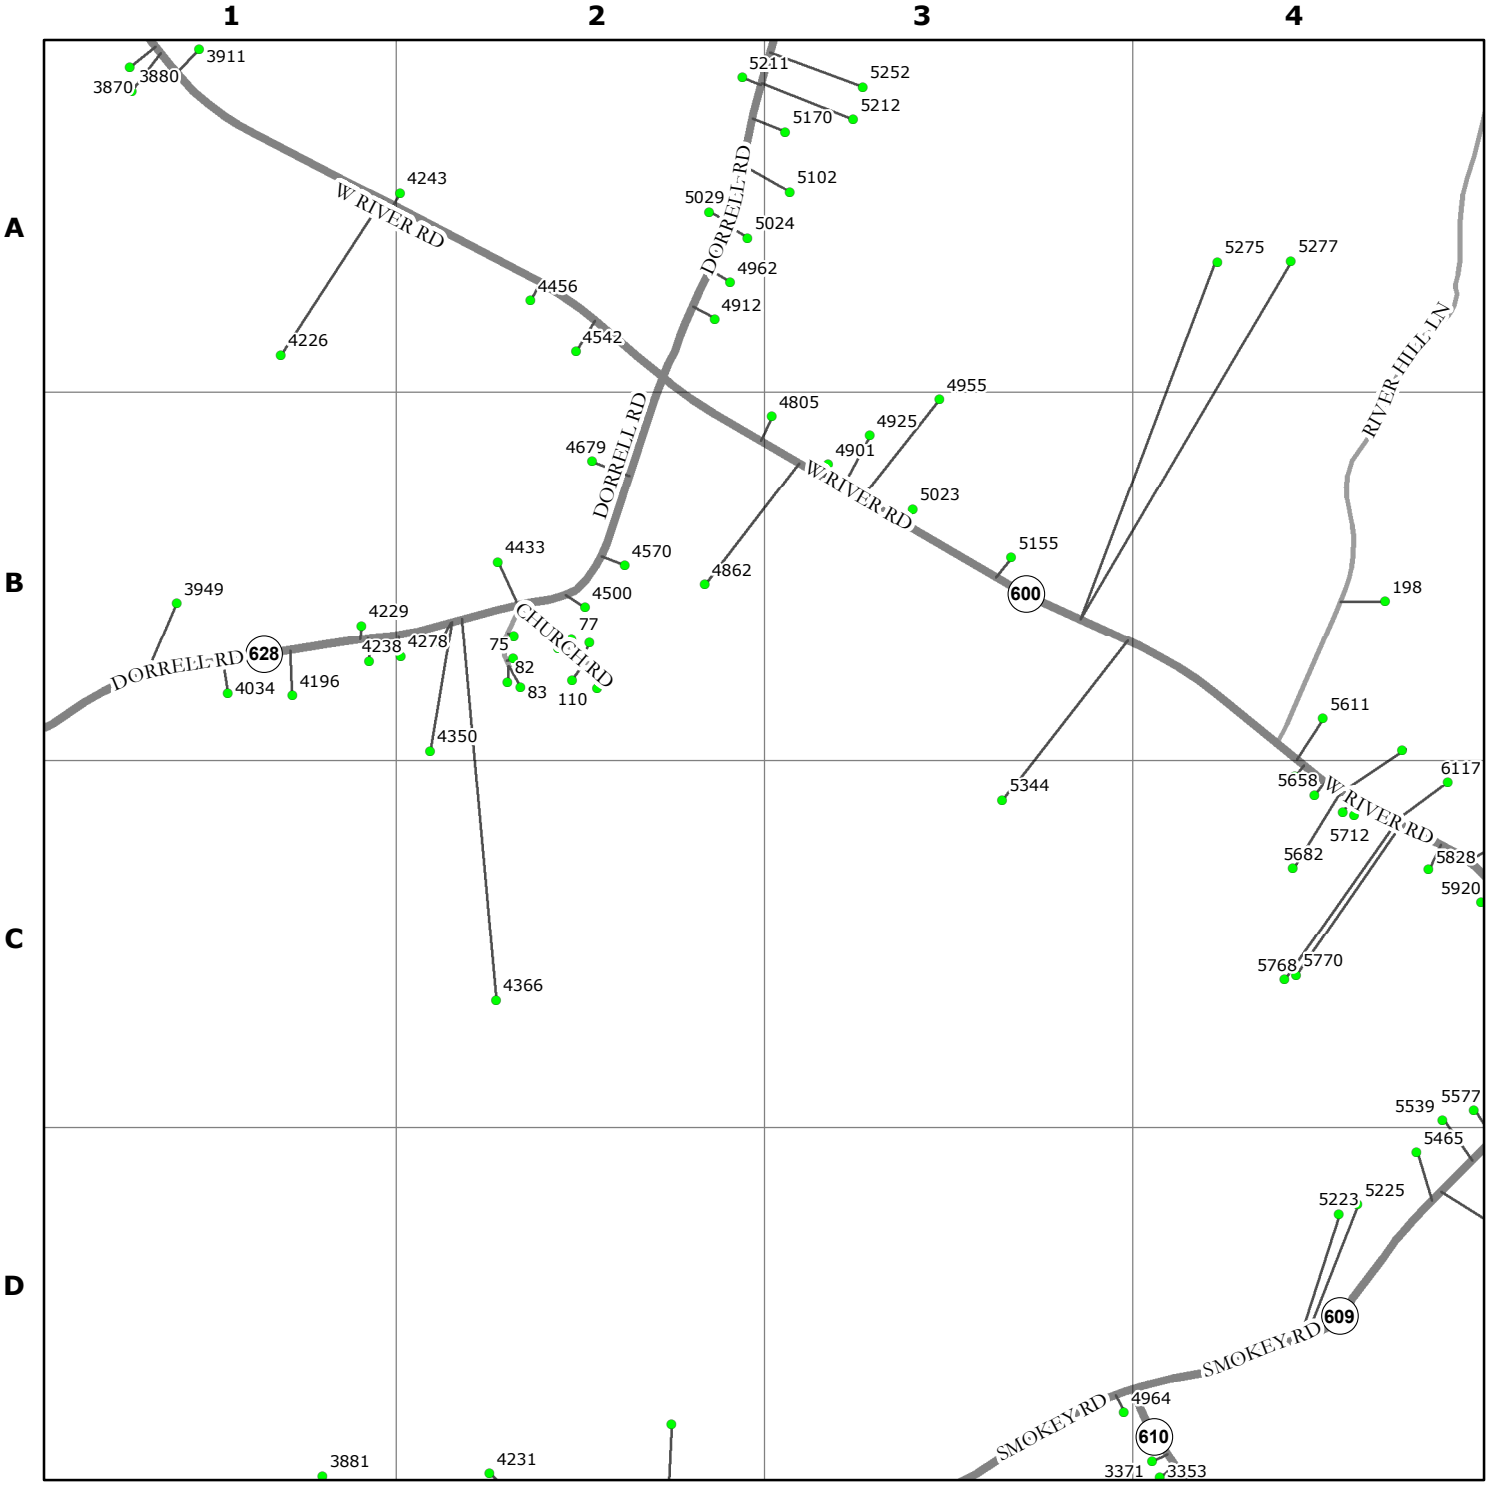

KING WILLIAM COUNTY
VIRGINIA

9-1-1 PLANIMETRIC MAP

8/16/2016

SHEET NUMBER
11