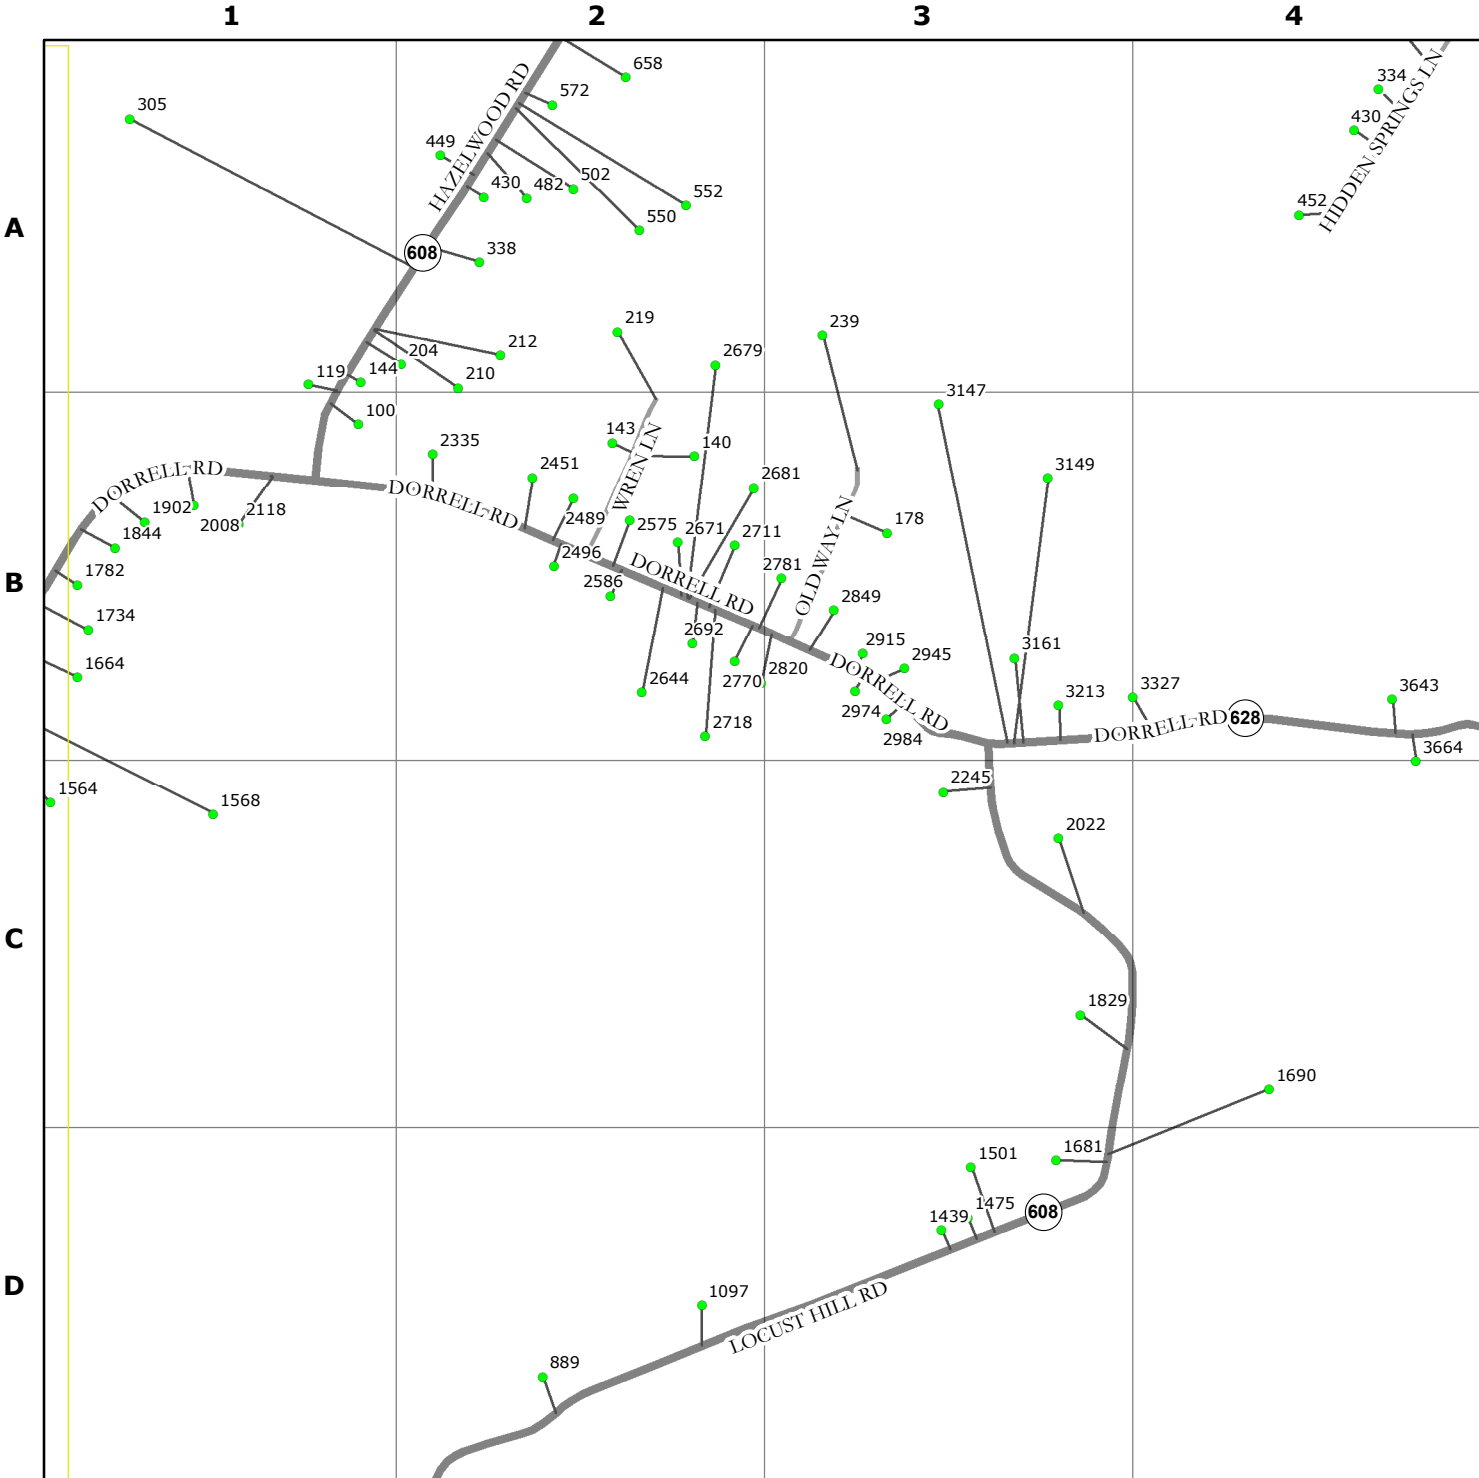

KING WILLIAM COUNTY
VIRGINIA

9-1-1 PLANIMETRIC MAP

8/16/2016

SHEET NUMBER
10