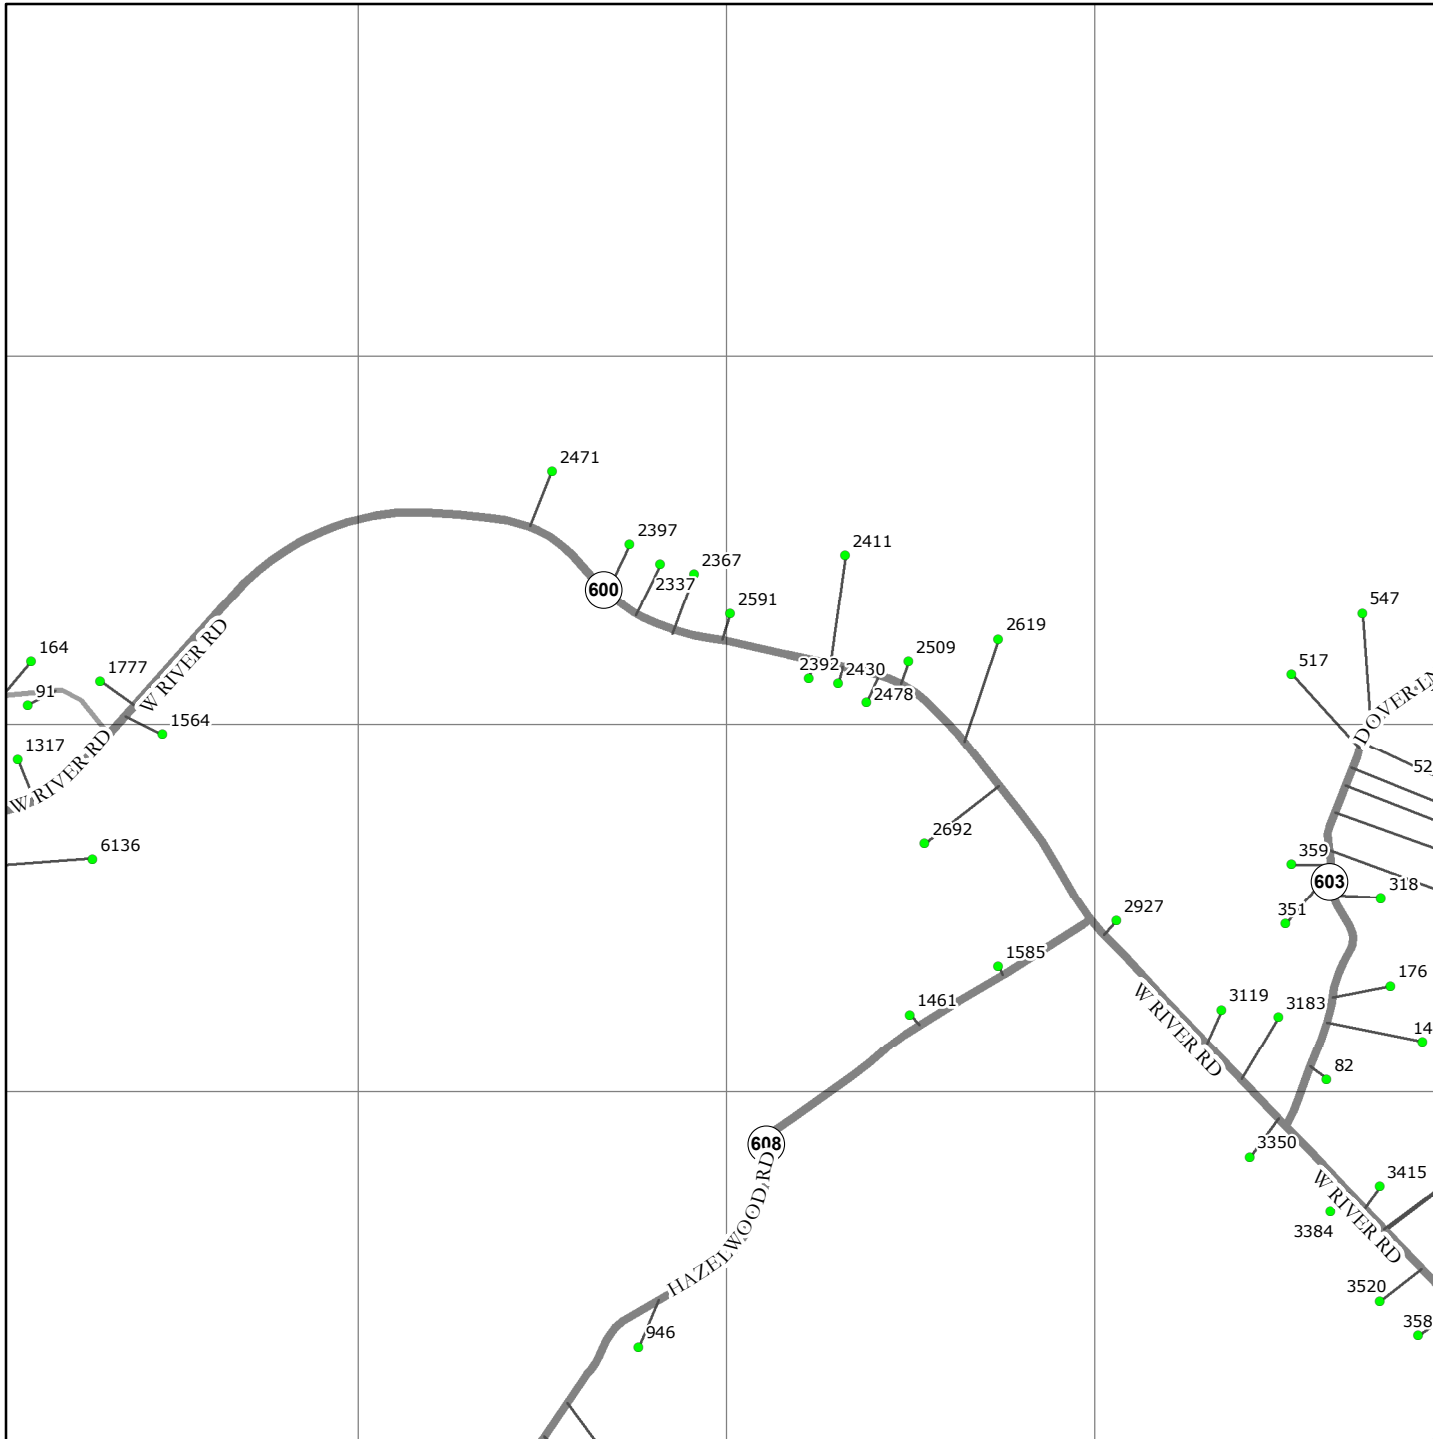

1

2

3

4

A

B

C

D

KING WILLIAM COUNTY VIRGINIA

9-1-1 PLANIMETRIC MAP

5/10/2017

SHEET NUMBER
5