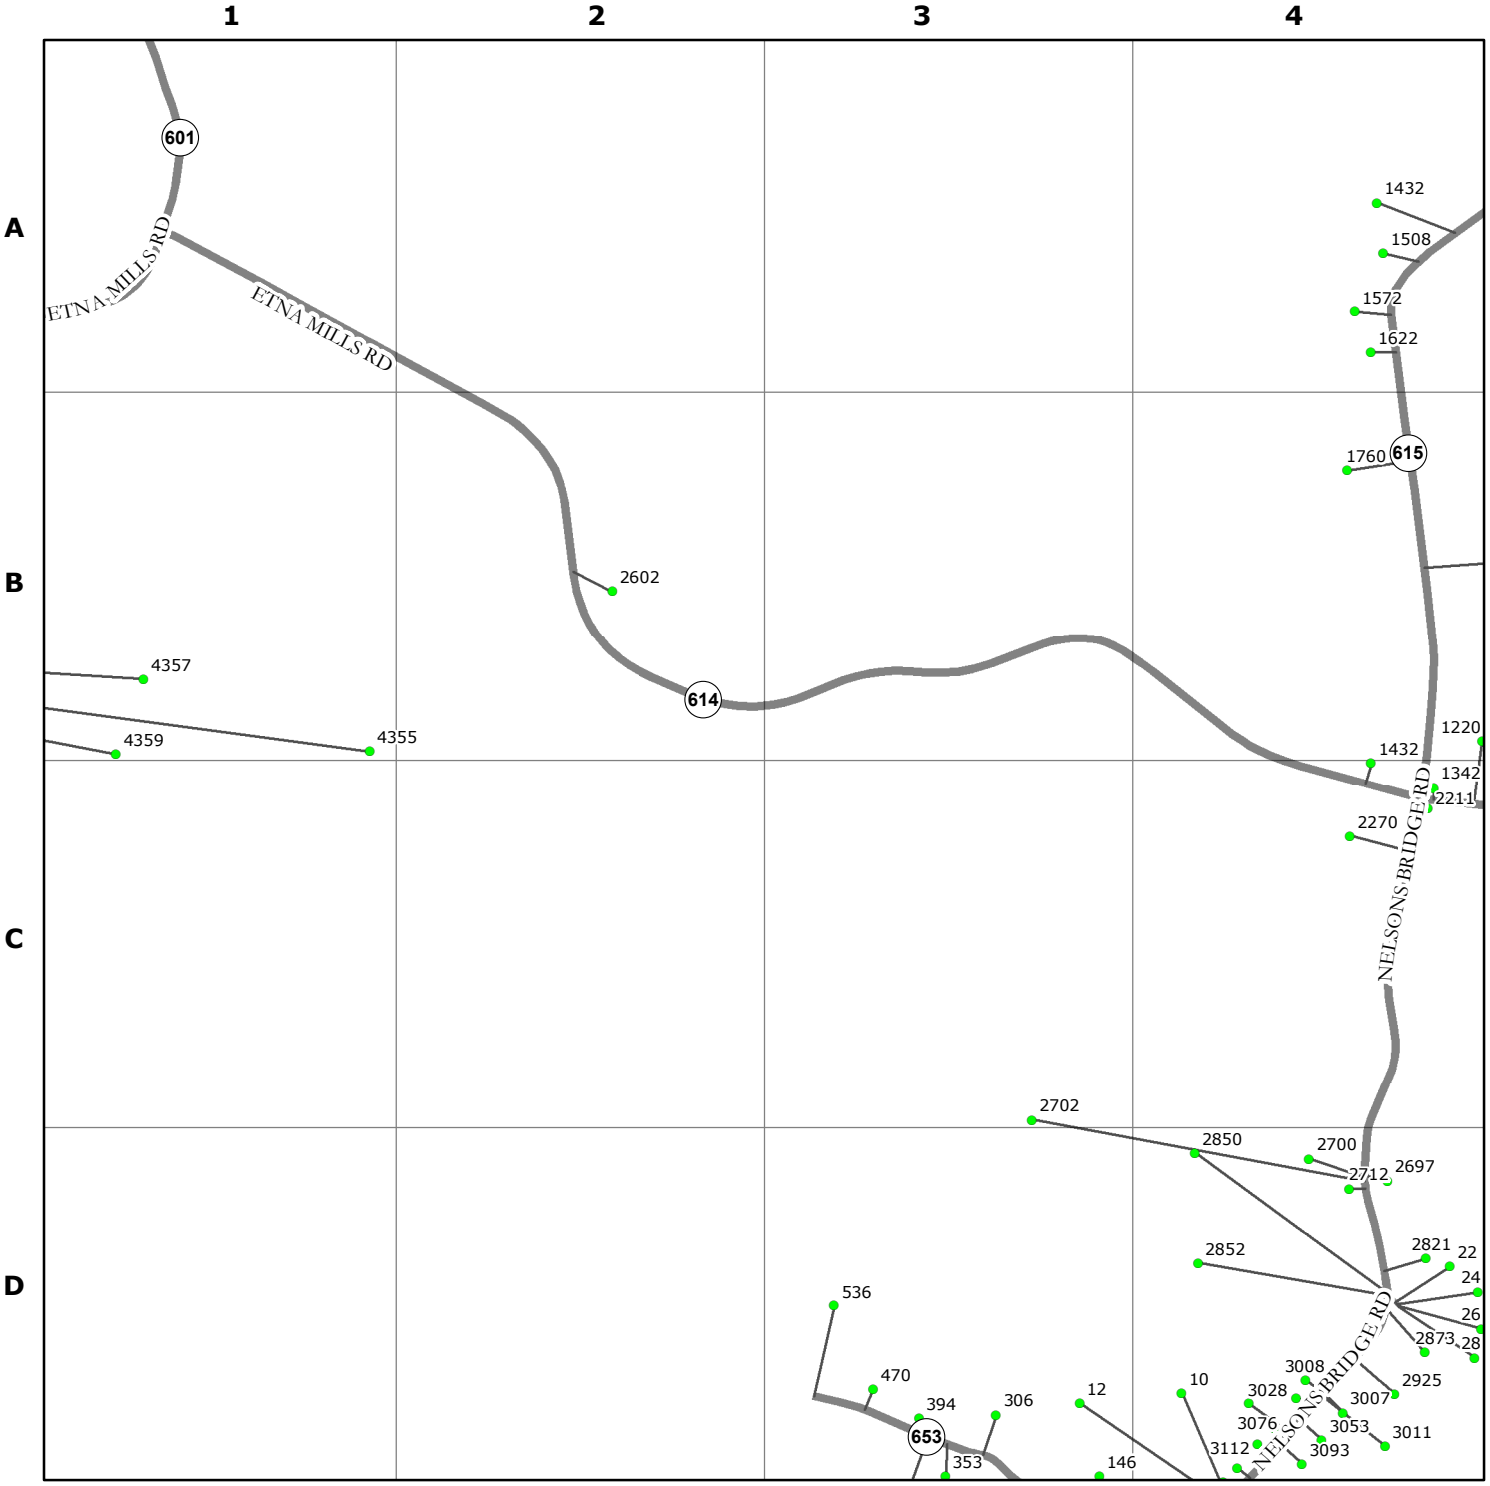

KING WILLIAM COUNTY
VIRGINIA

9-1-1 PLANIMETRIC MAP

5/10/2017

SHEET NUMBER
32