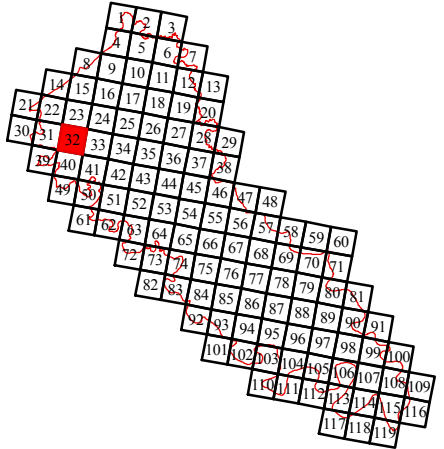

KING WILLIAM COUNTY
VIRGINIA

9-1-1 PLANIMETRIC MAP

5/10/2017

SHEET NUMBER
32