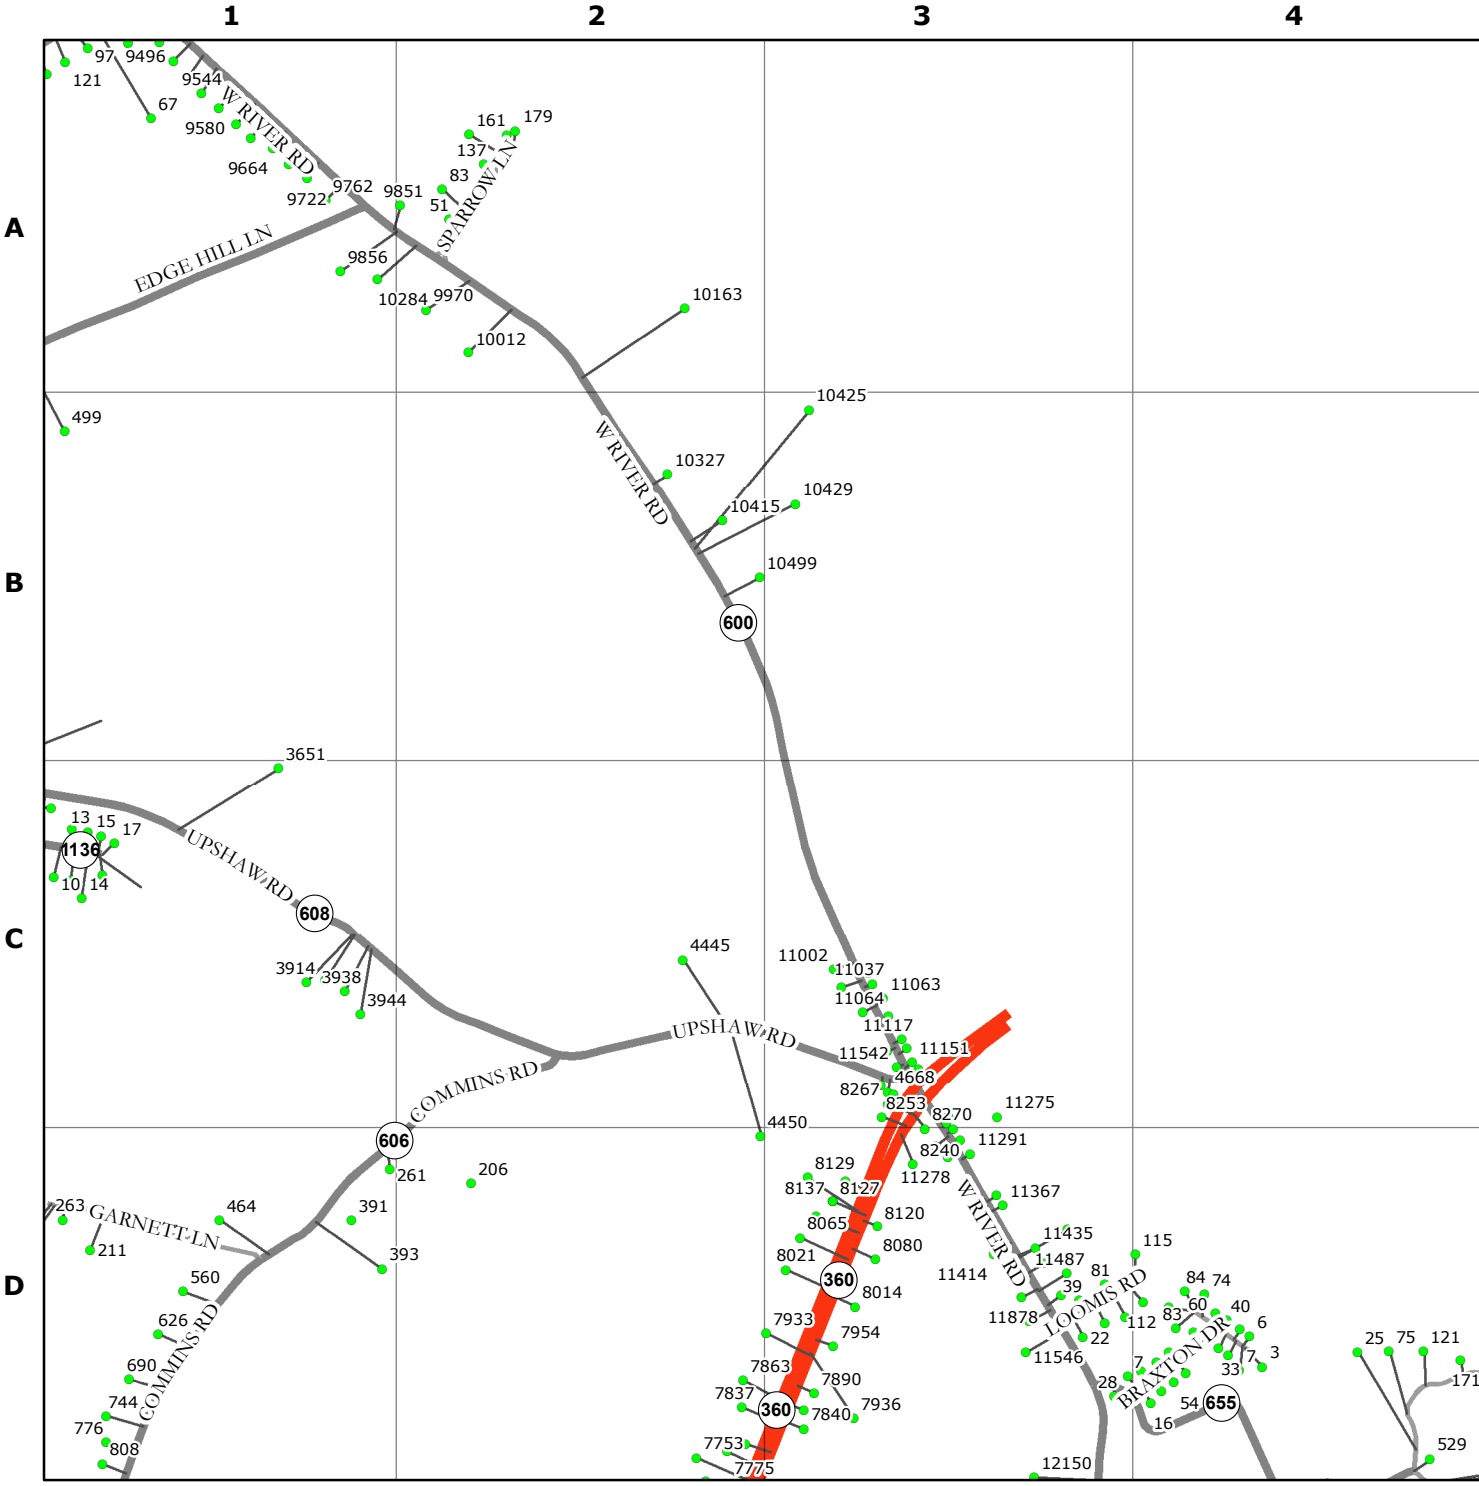

KING WILLIAM COUNTY  
VIRGINIA

9-1-1 PLANIMETRIC MAP

5/10/2017

SHEET NUMBER  
**28**