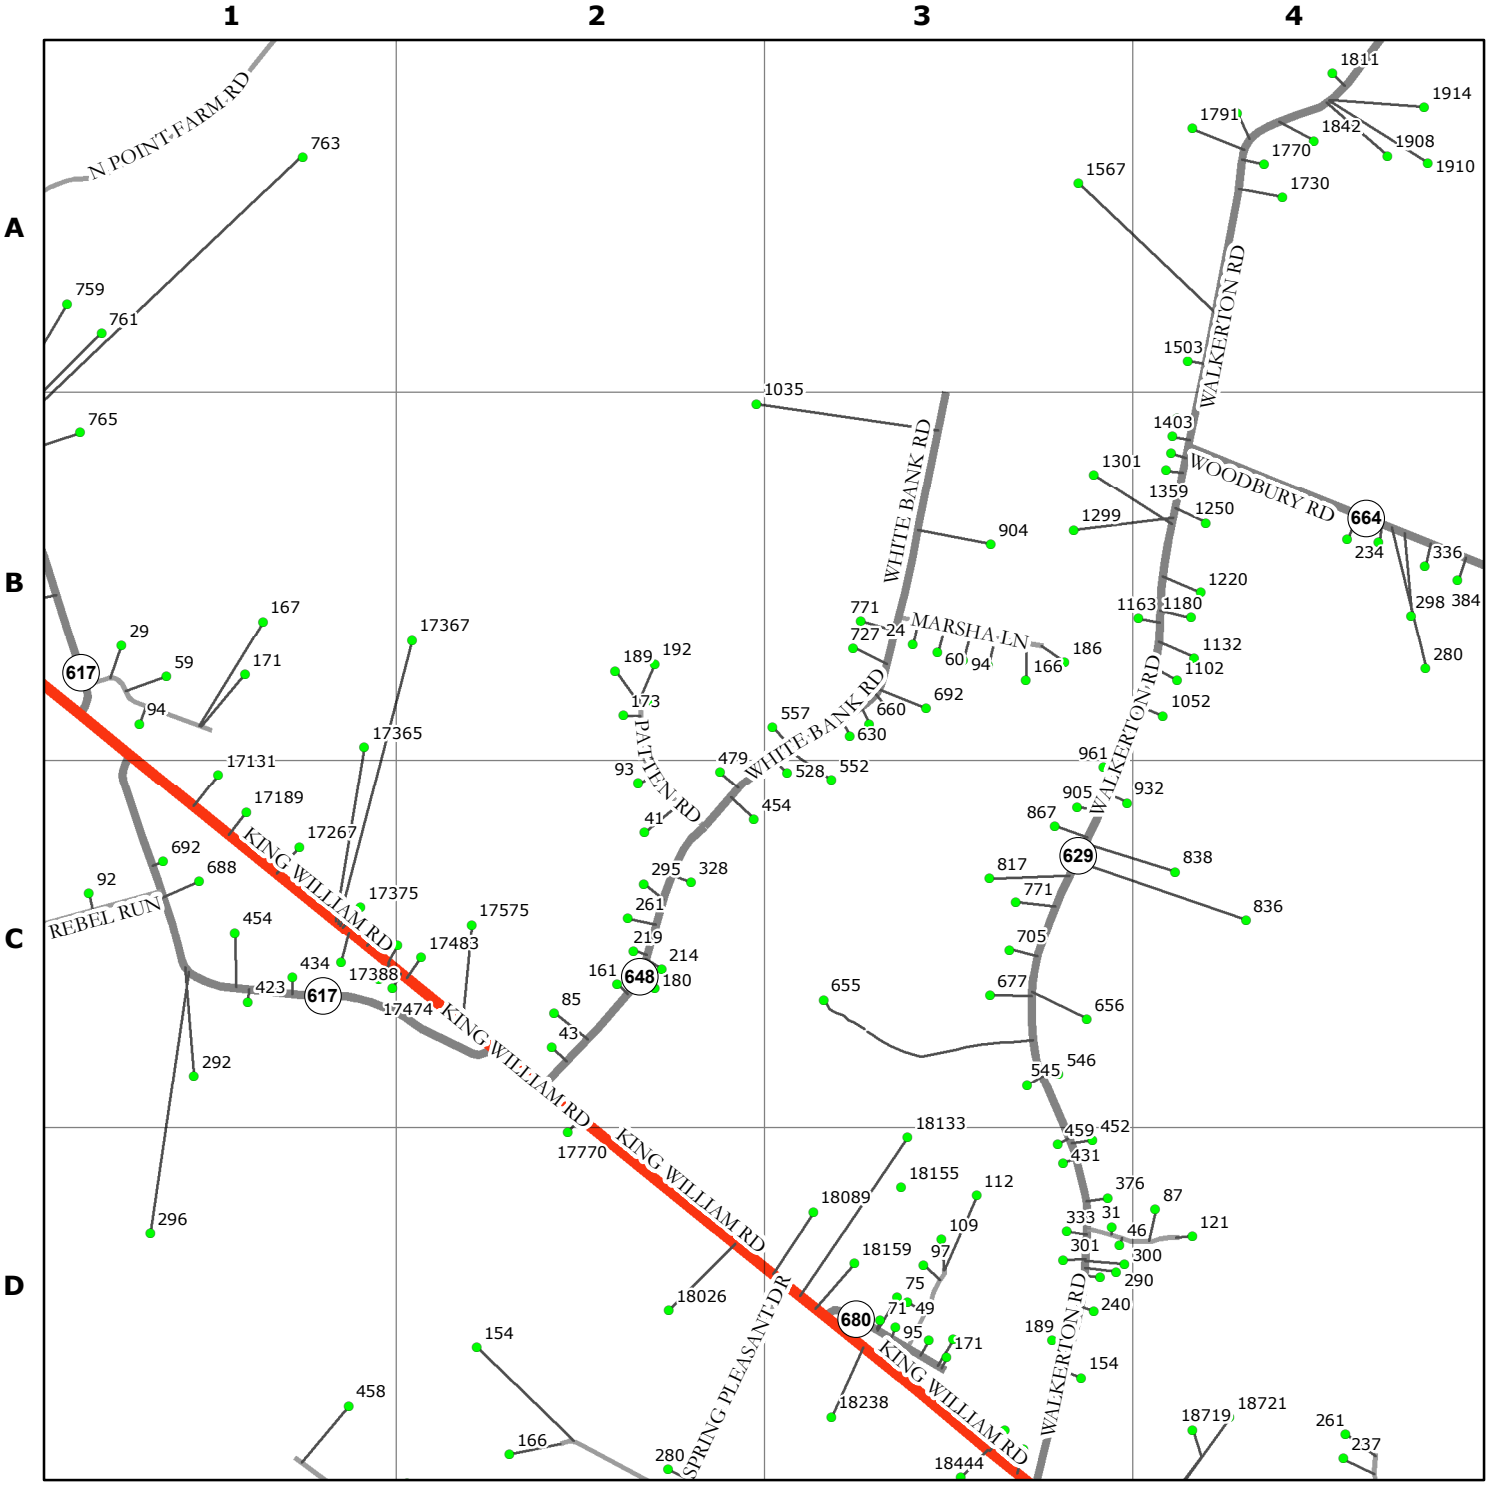

KING WILLIAM COUNTY  
VIRGINIA

9-1-1 PLANIMETRIC MAP

5/10/2017

SHEET NUMBER  
**56**