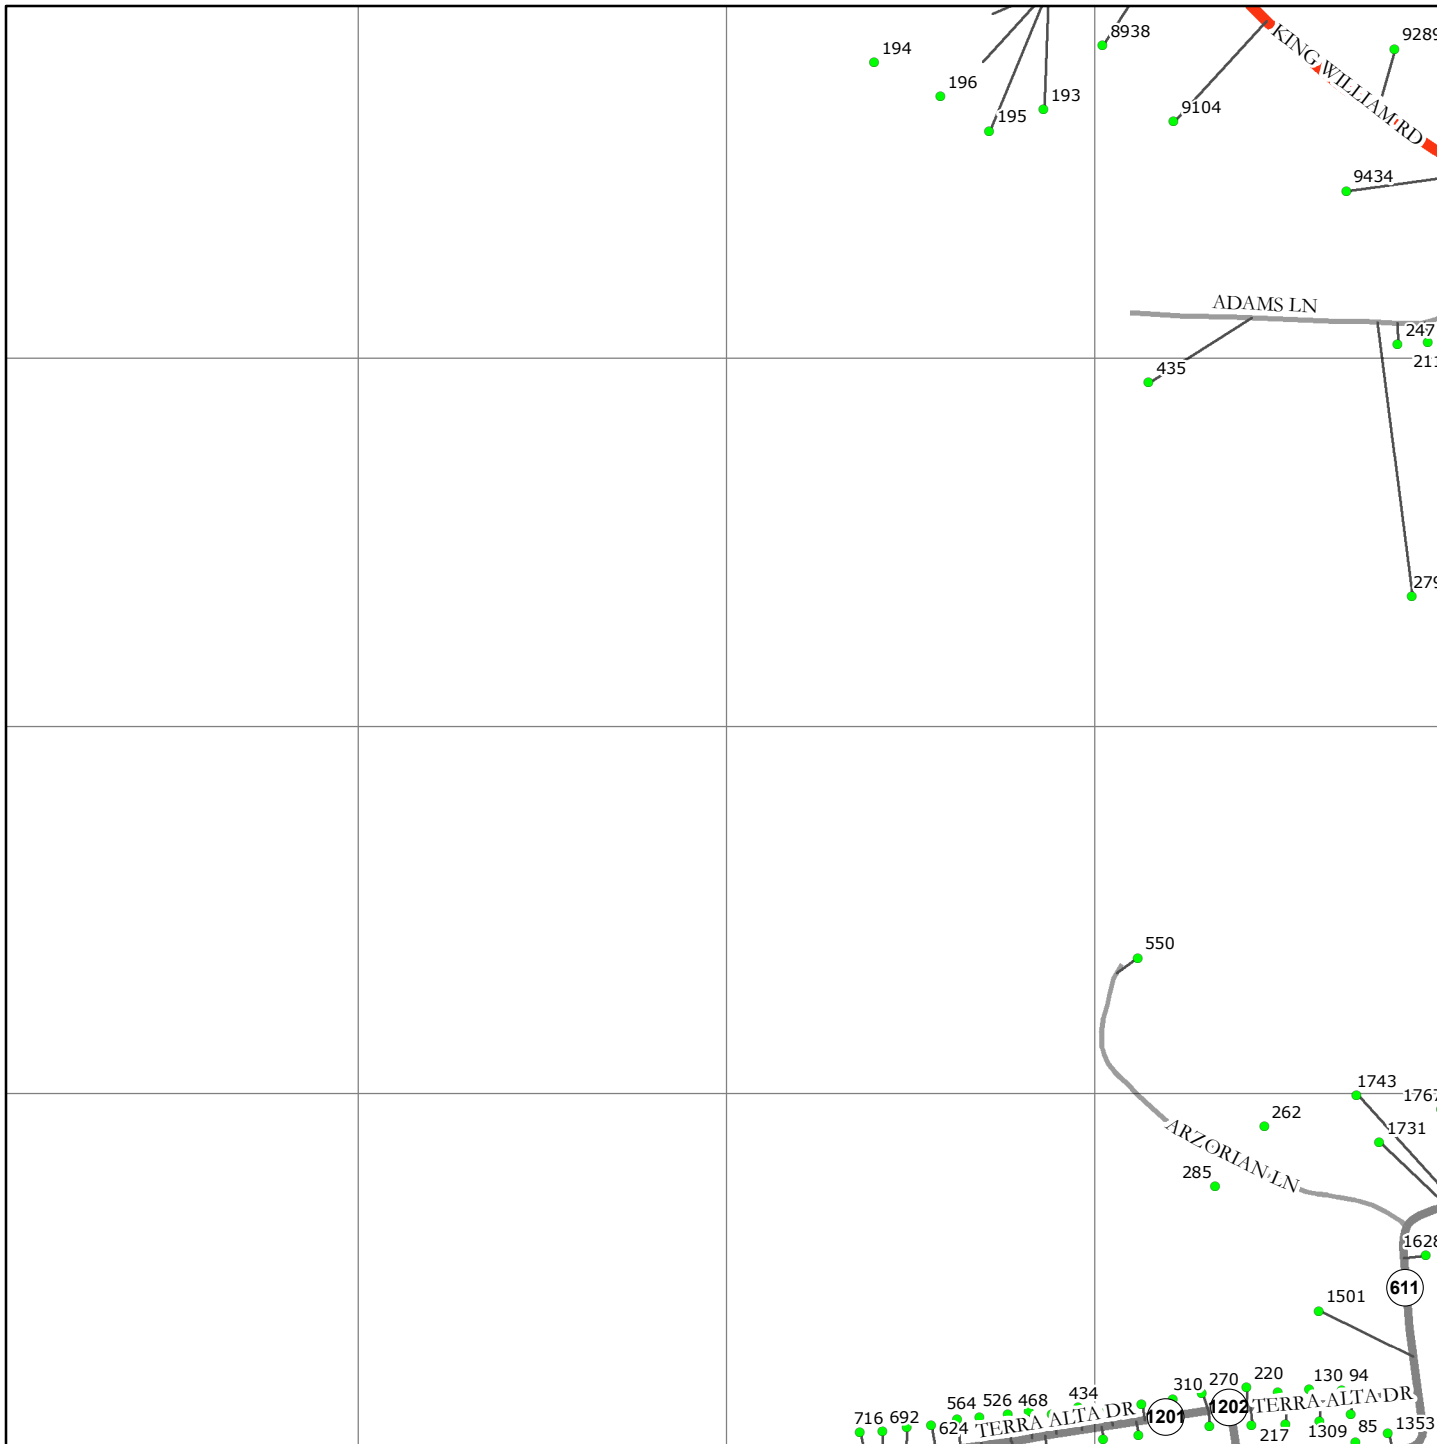

1

2

3

4

A

B

C

D

KING WILLIAM COUNTY
VIRGINIA

9-1-1 PLANIMETRIC MAP

5/10/2017

SHEET NUMBER
35