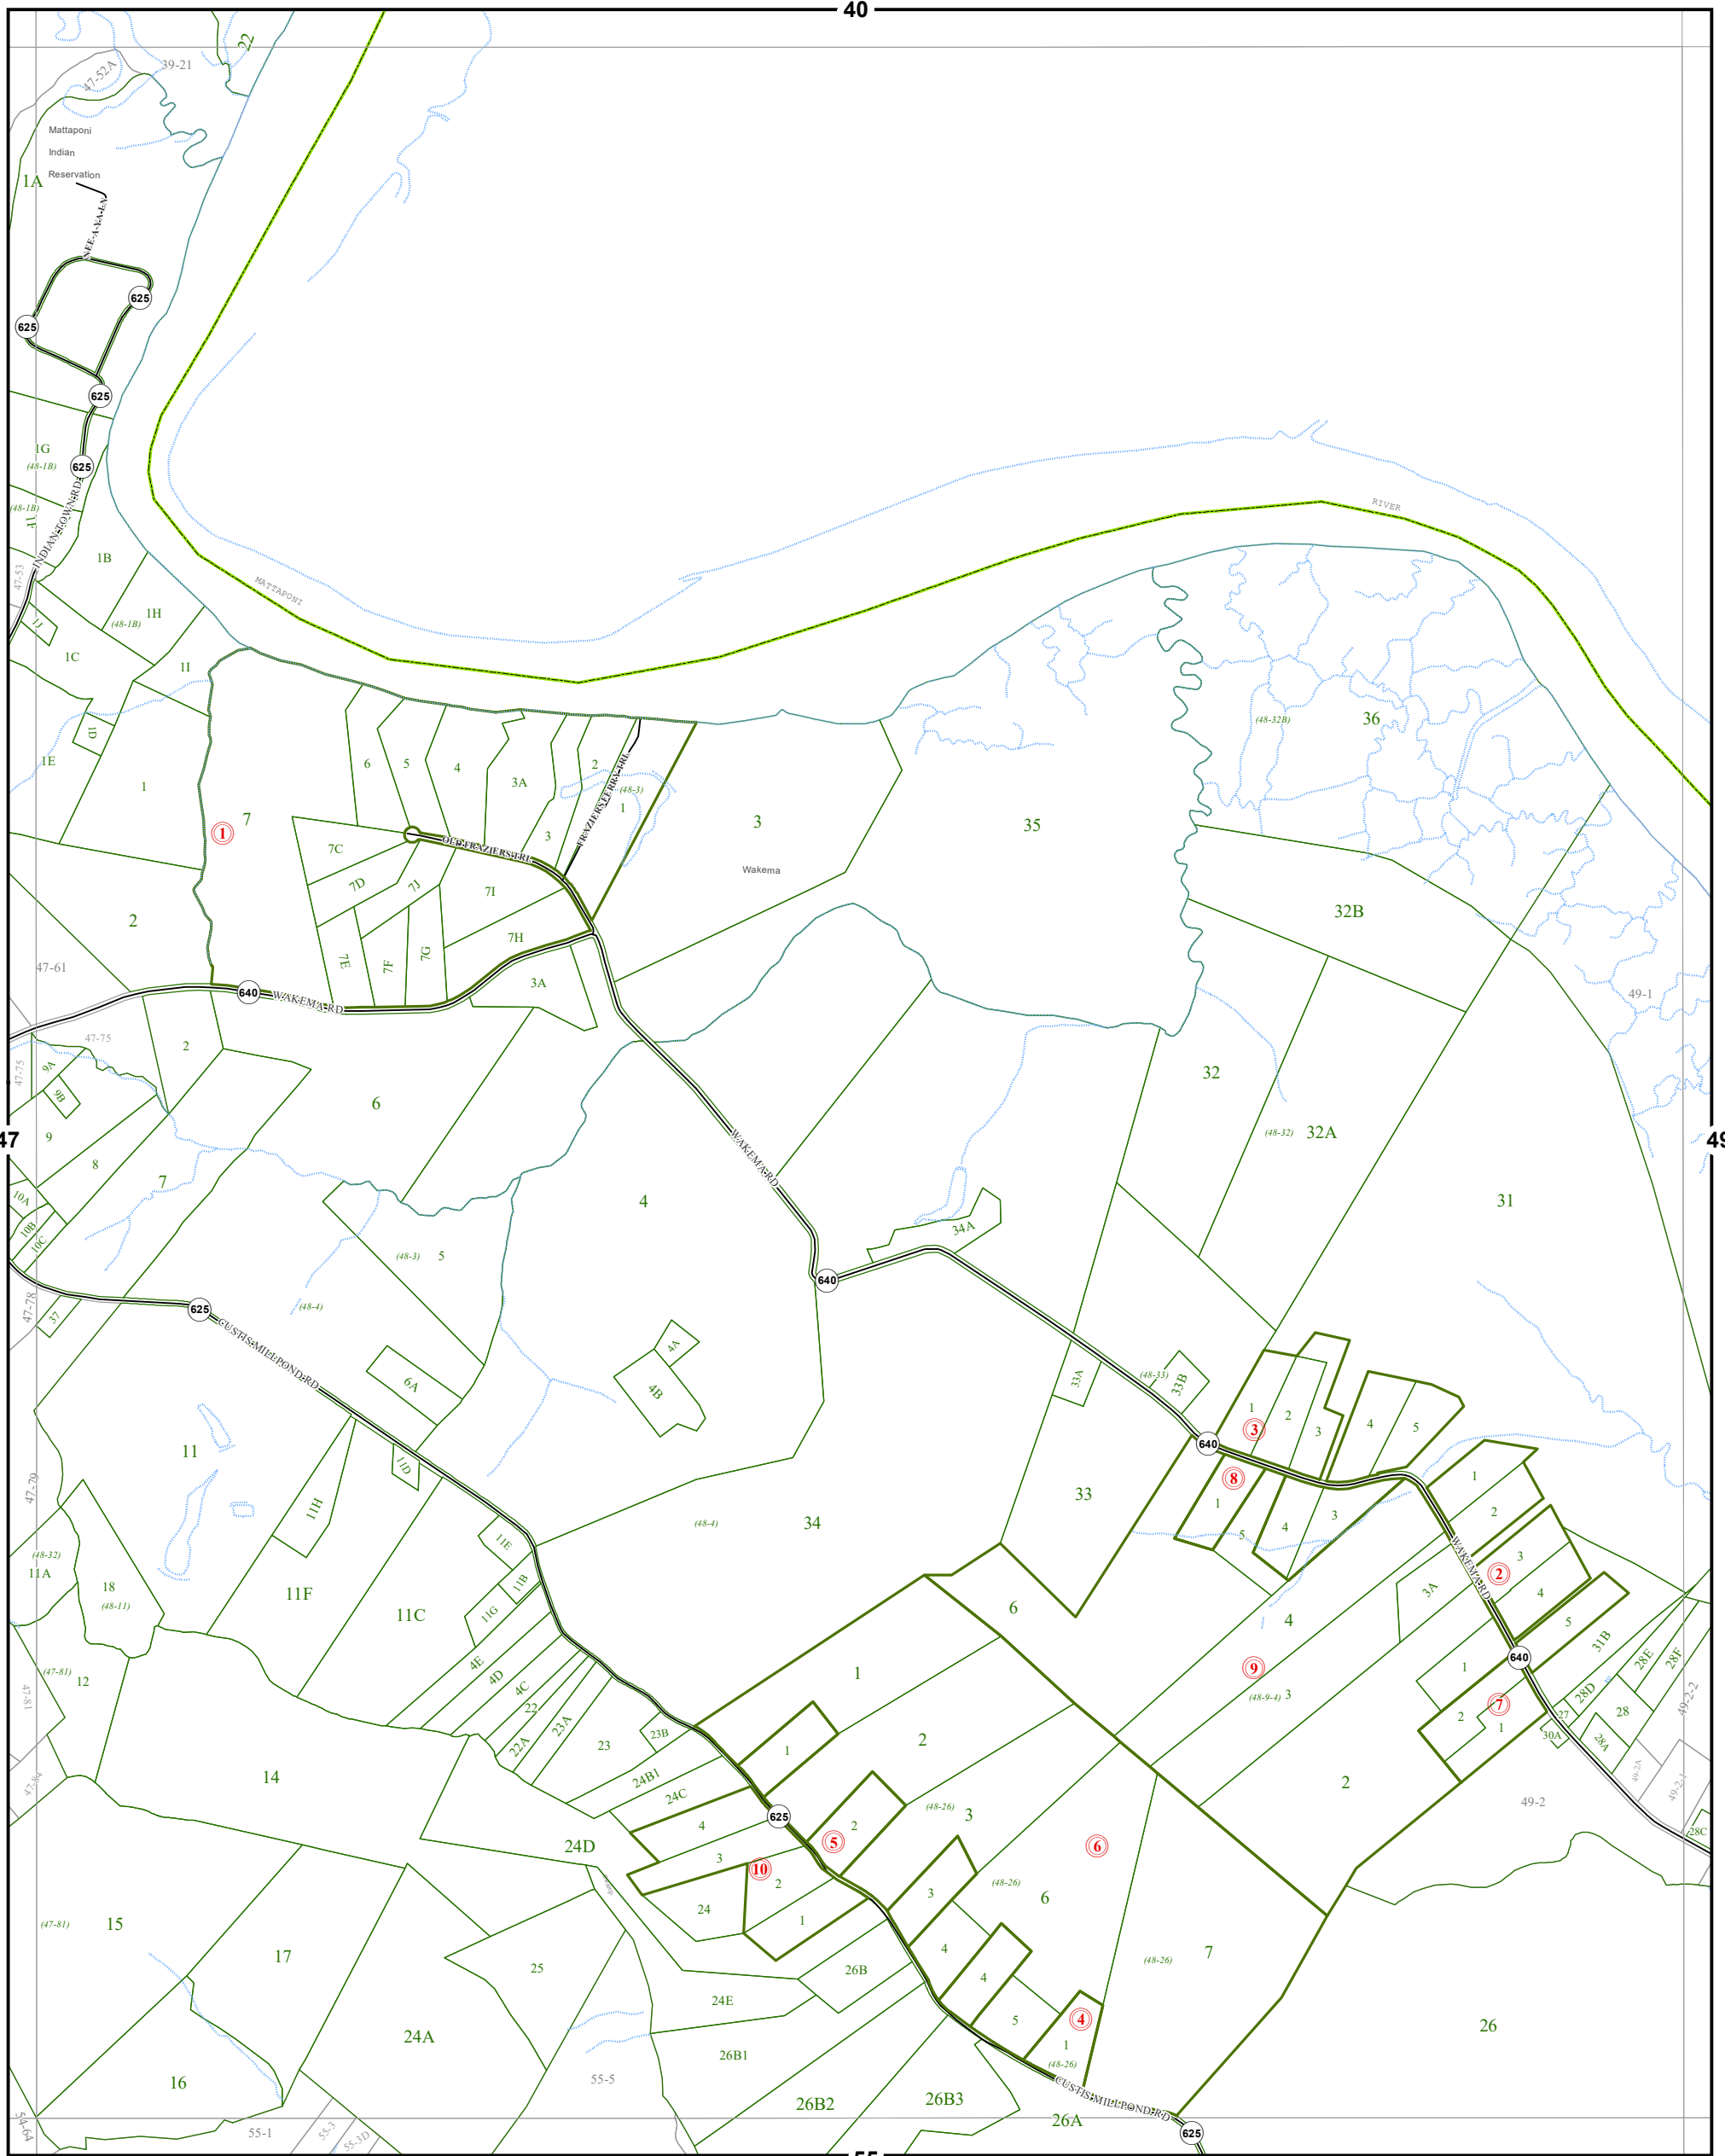

# KING WILLIAM COUNTY

Last Updated October 2016

Map information is believed to be accurate, but accuracy is not guaranteed. Any errors or omissions should be reported to the Commissioner of Revenue's office. In no event will King William County be liable for any damages or other pecuniary loss that may arise from the use of this data.

## WEST POINT DISTRICT

### LEGEND

- County Boundary
- Routes
- 1 Lots
- District Boundaries
- Streams
- Railroads
- Roads / Alleys
- 1 Sections
- Blocks
- Water Bodies