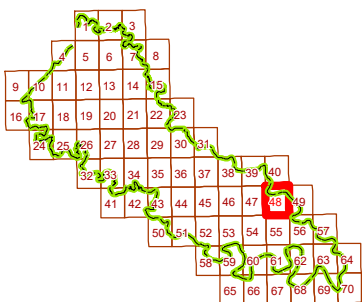

# KING WILLIAM COUNTY

Last Updated October 2016

Map information is believed to be accurate, but accuracy is not guaranteed. Any errors or omissions should be reported to the Commissioner of Revenue's office. In no event will King William County be liable for any damages or other pecuniary loss that may arise from the use of this data.

## WEST POINT DISTRICT

### LEGEND

- County Boundary
- Routes
- 1 Lots
- District Boundaries
- Streams
- Railroads
- Roads / Alleys
- 1 Sections
- Blocks
- Water Bodies