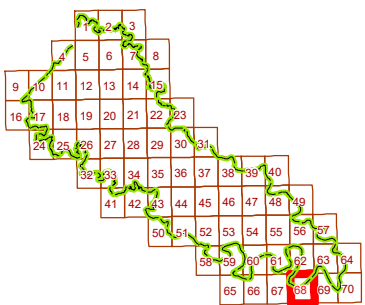

# KING WILLIAM COUNTY

Last Updated February 2018

Map information is believed to be accurate, but accuracy is not guaranteed. Any errors or omissions should be reported to the Commissioner of Revenue's office. In no event will King William County be liable for any damages or other pecuniary loss that may arise from the use of this data.

## WEST POINT DISTRICT

### LEGEND

- |                 |                |          |                     |              |
|-----------------|----------------|----------|---------------------|--------------|
| County Boundary | Routes         | Lots     | District Boundaries | Streams      |
| Railroads       | Roads / Alleys | Sections | Blocks              | Water Bodies |