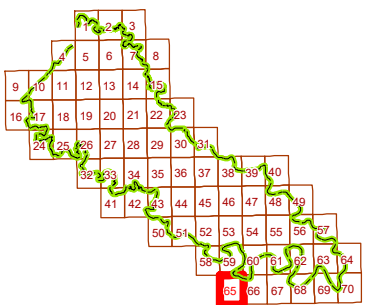

# KING WILLIAM COUNTY

Last Updated February 2018

Map information is believed to be accurate, but accuracy is not guaranteed. Any errors or omissions should be reported to the Commissioner of Revenue's office. In no event will King William County be liable for any damages or other pecuniary loss that may arise from the use of this data.

## WEST POINT DISTRICT

### LEGEND

- County Boundary
- Routes
- Lots
- District Boundaries
- Streams
- Railroads
- Roads / Alleys
- Sections
- Blocks
- Water Bodies