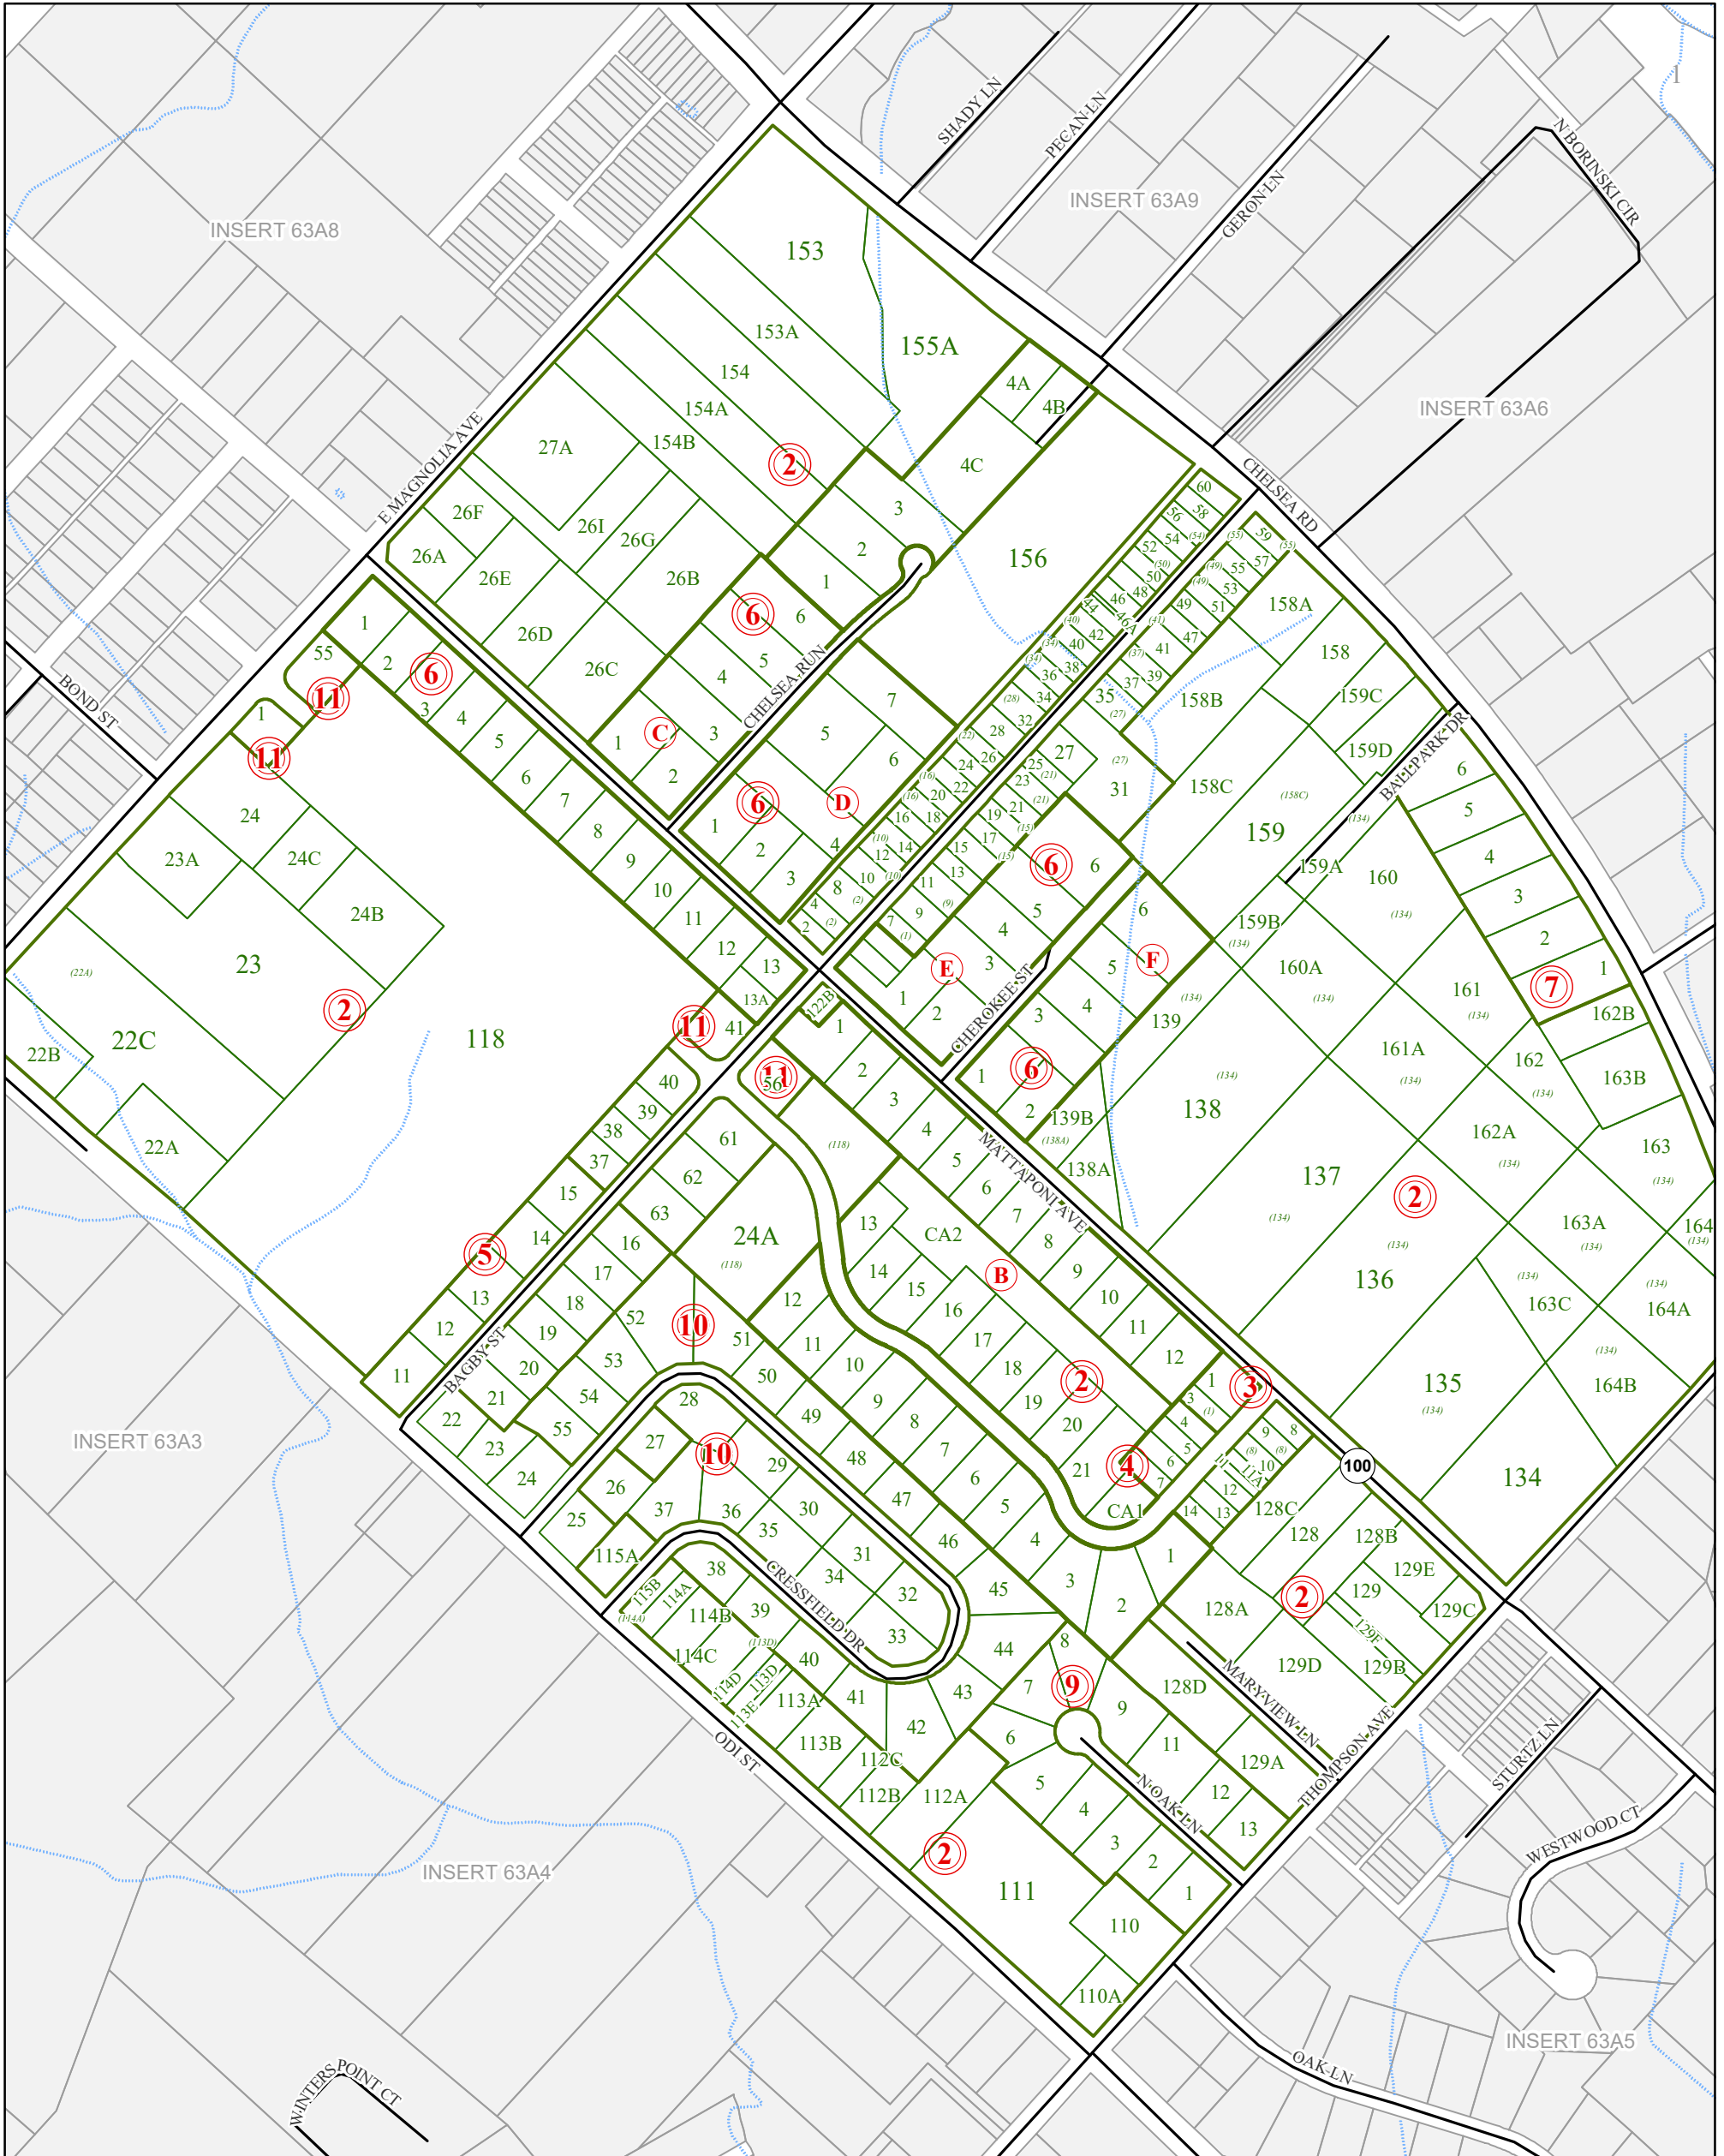

KING WILLIAM COUNTY

Last Updated February 2018

Map information is believed to be accurate, but accuracy is not guaranteed. Any errors or omissions should be reported to the Commissioner of Revenue's office. In no event will King William County be liable for any damages or other pecuniary loss that may arise from the use of this data.

LEGEND

- County Boundary
- Routes
- 1 Lots
- 1 Sections
- 1 Blocks
- + Railroads
- Roads / Alleys
- 1 District Boundaries
- Streams
- Water Bodies

INSERT 63A7