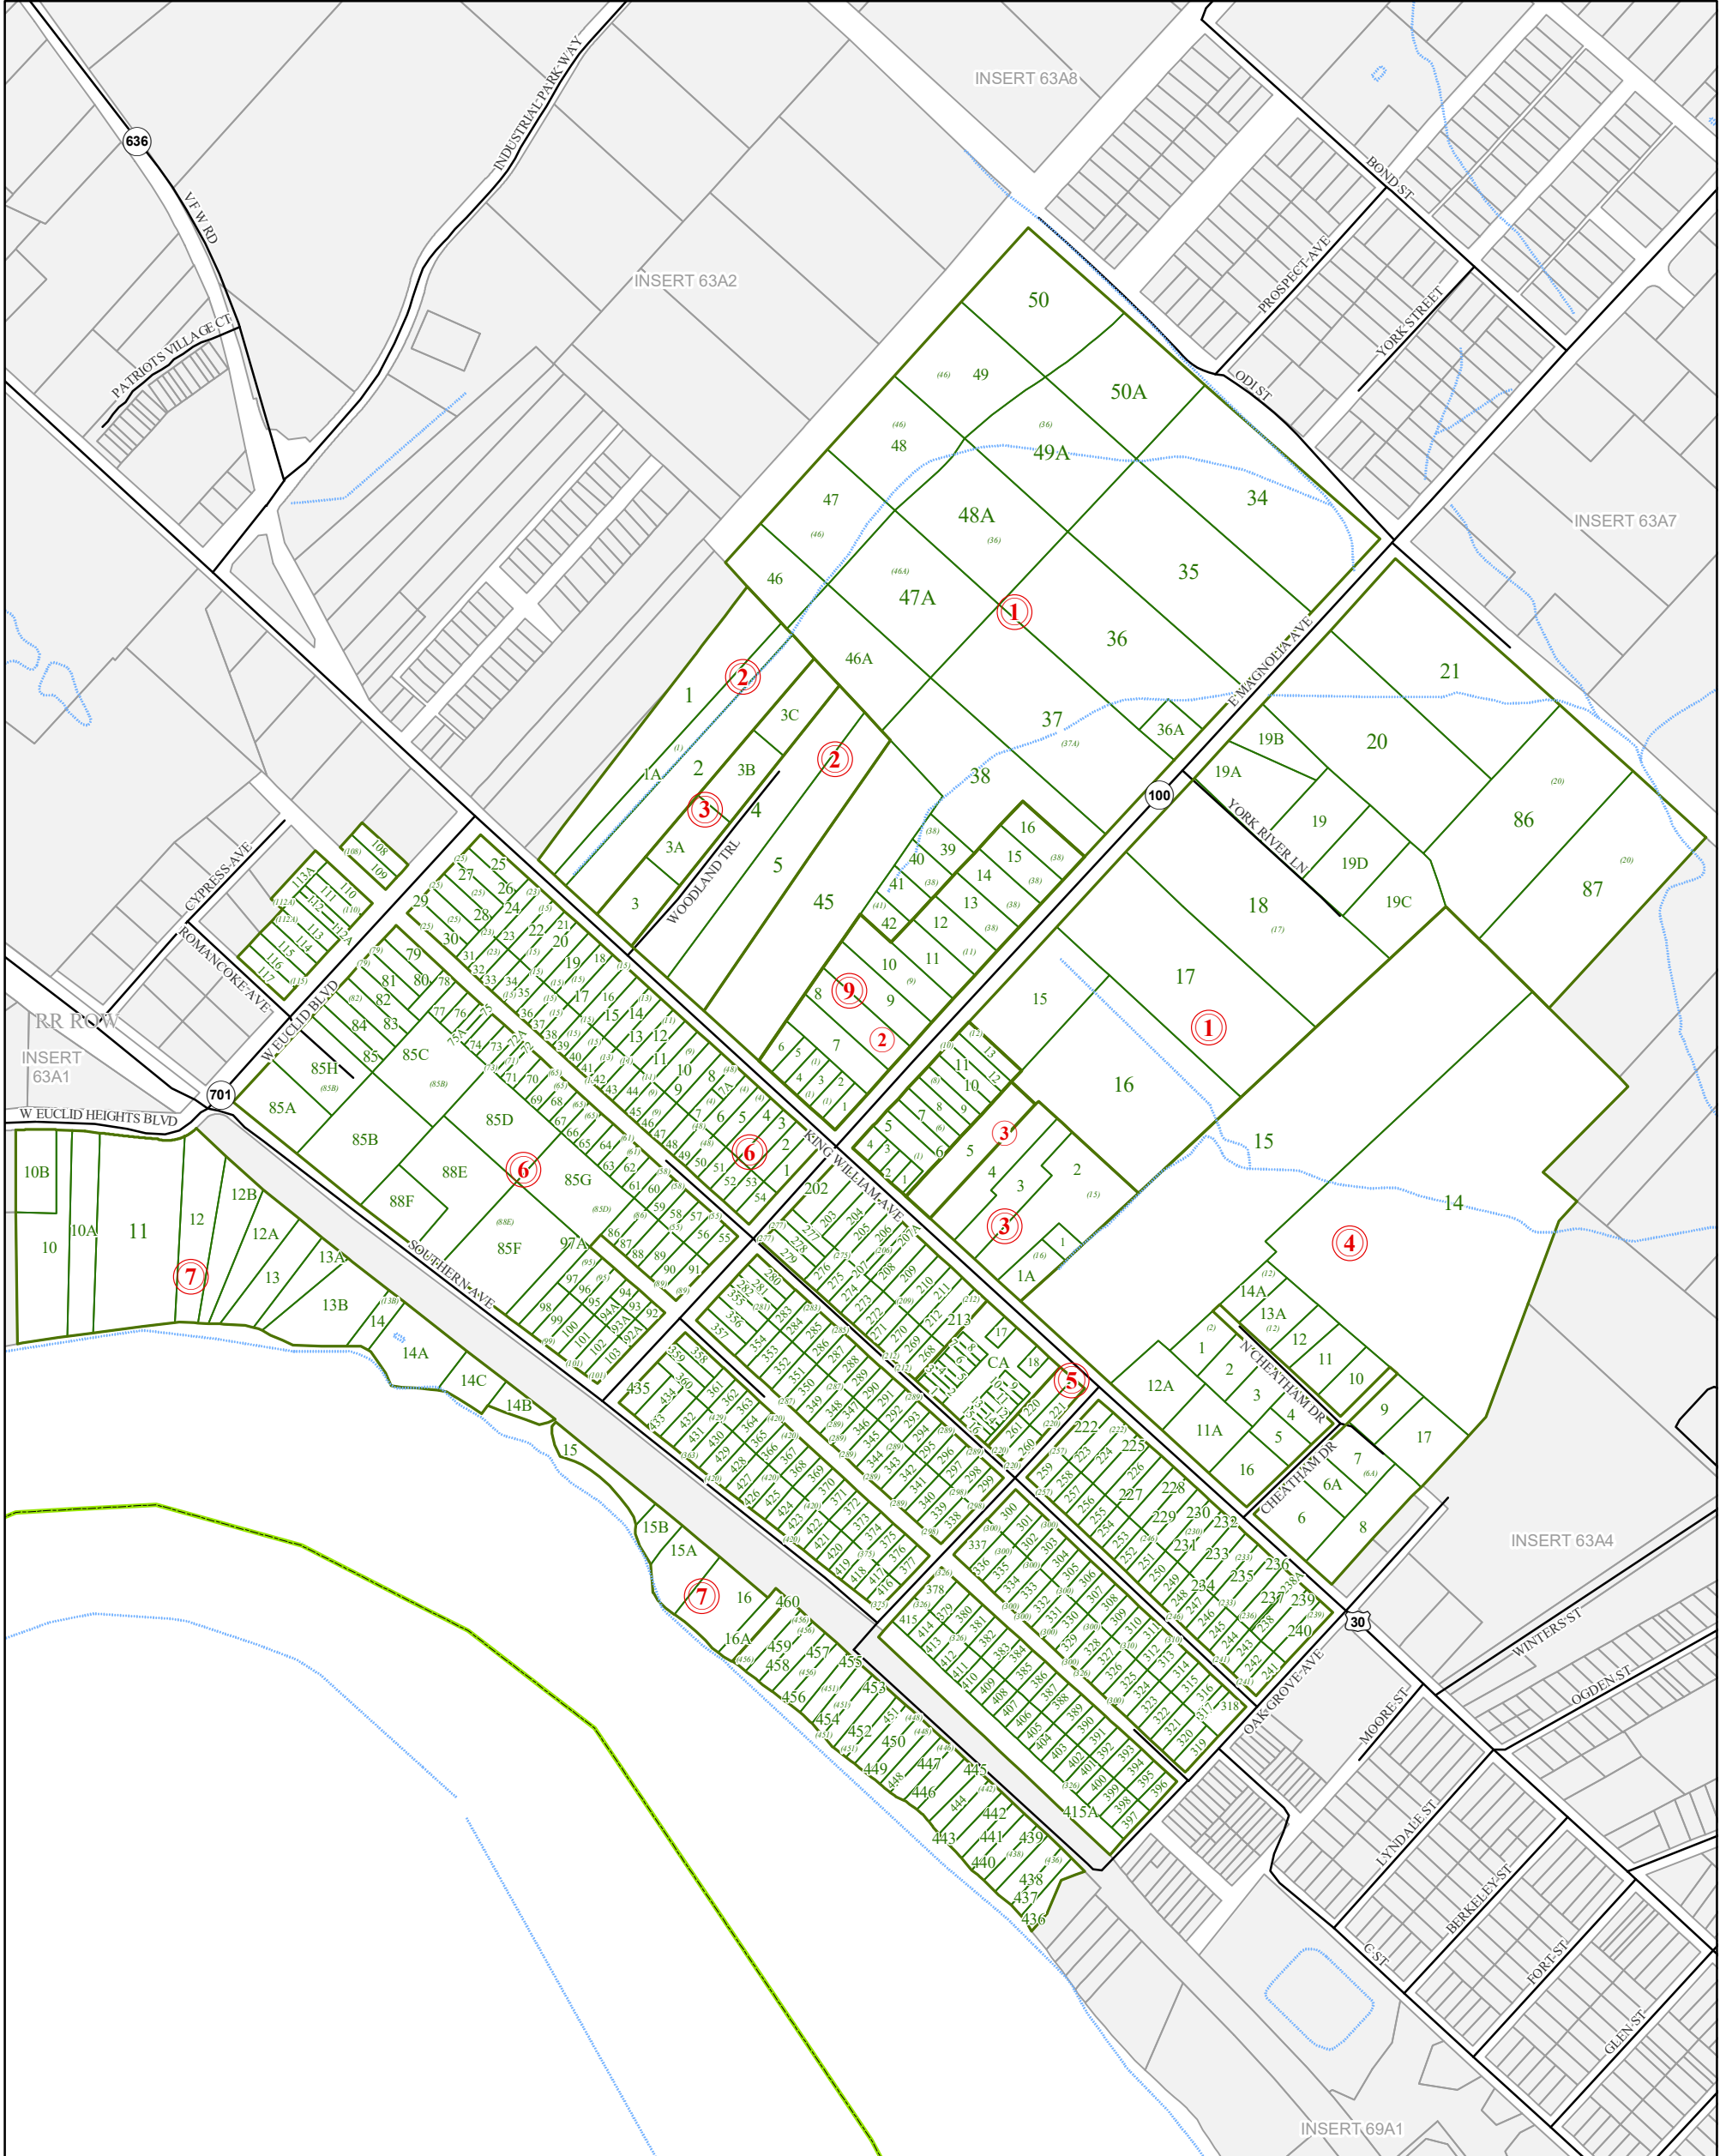

KING WILLIAM COUNTY

Last Updated February 2018

Map information is believed to be accurate, but accuracy is not guaranteed. Any errors or omissions should be reported to the Commissioner of Revenue's office. In no event will King William County be liable for any damages or other pecuniary loss that may arise from the use of this data.

LEGEND

- County Boundary
- Routes
- 1 Lots
- 1 Sections
- Blocks
- + Railroads
- Roads / Alleys
- District Boundaries
- Streams
- Water Bodies

INSERT 63A3