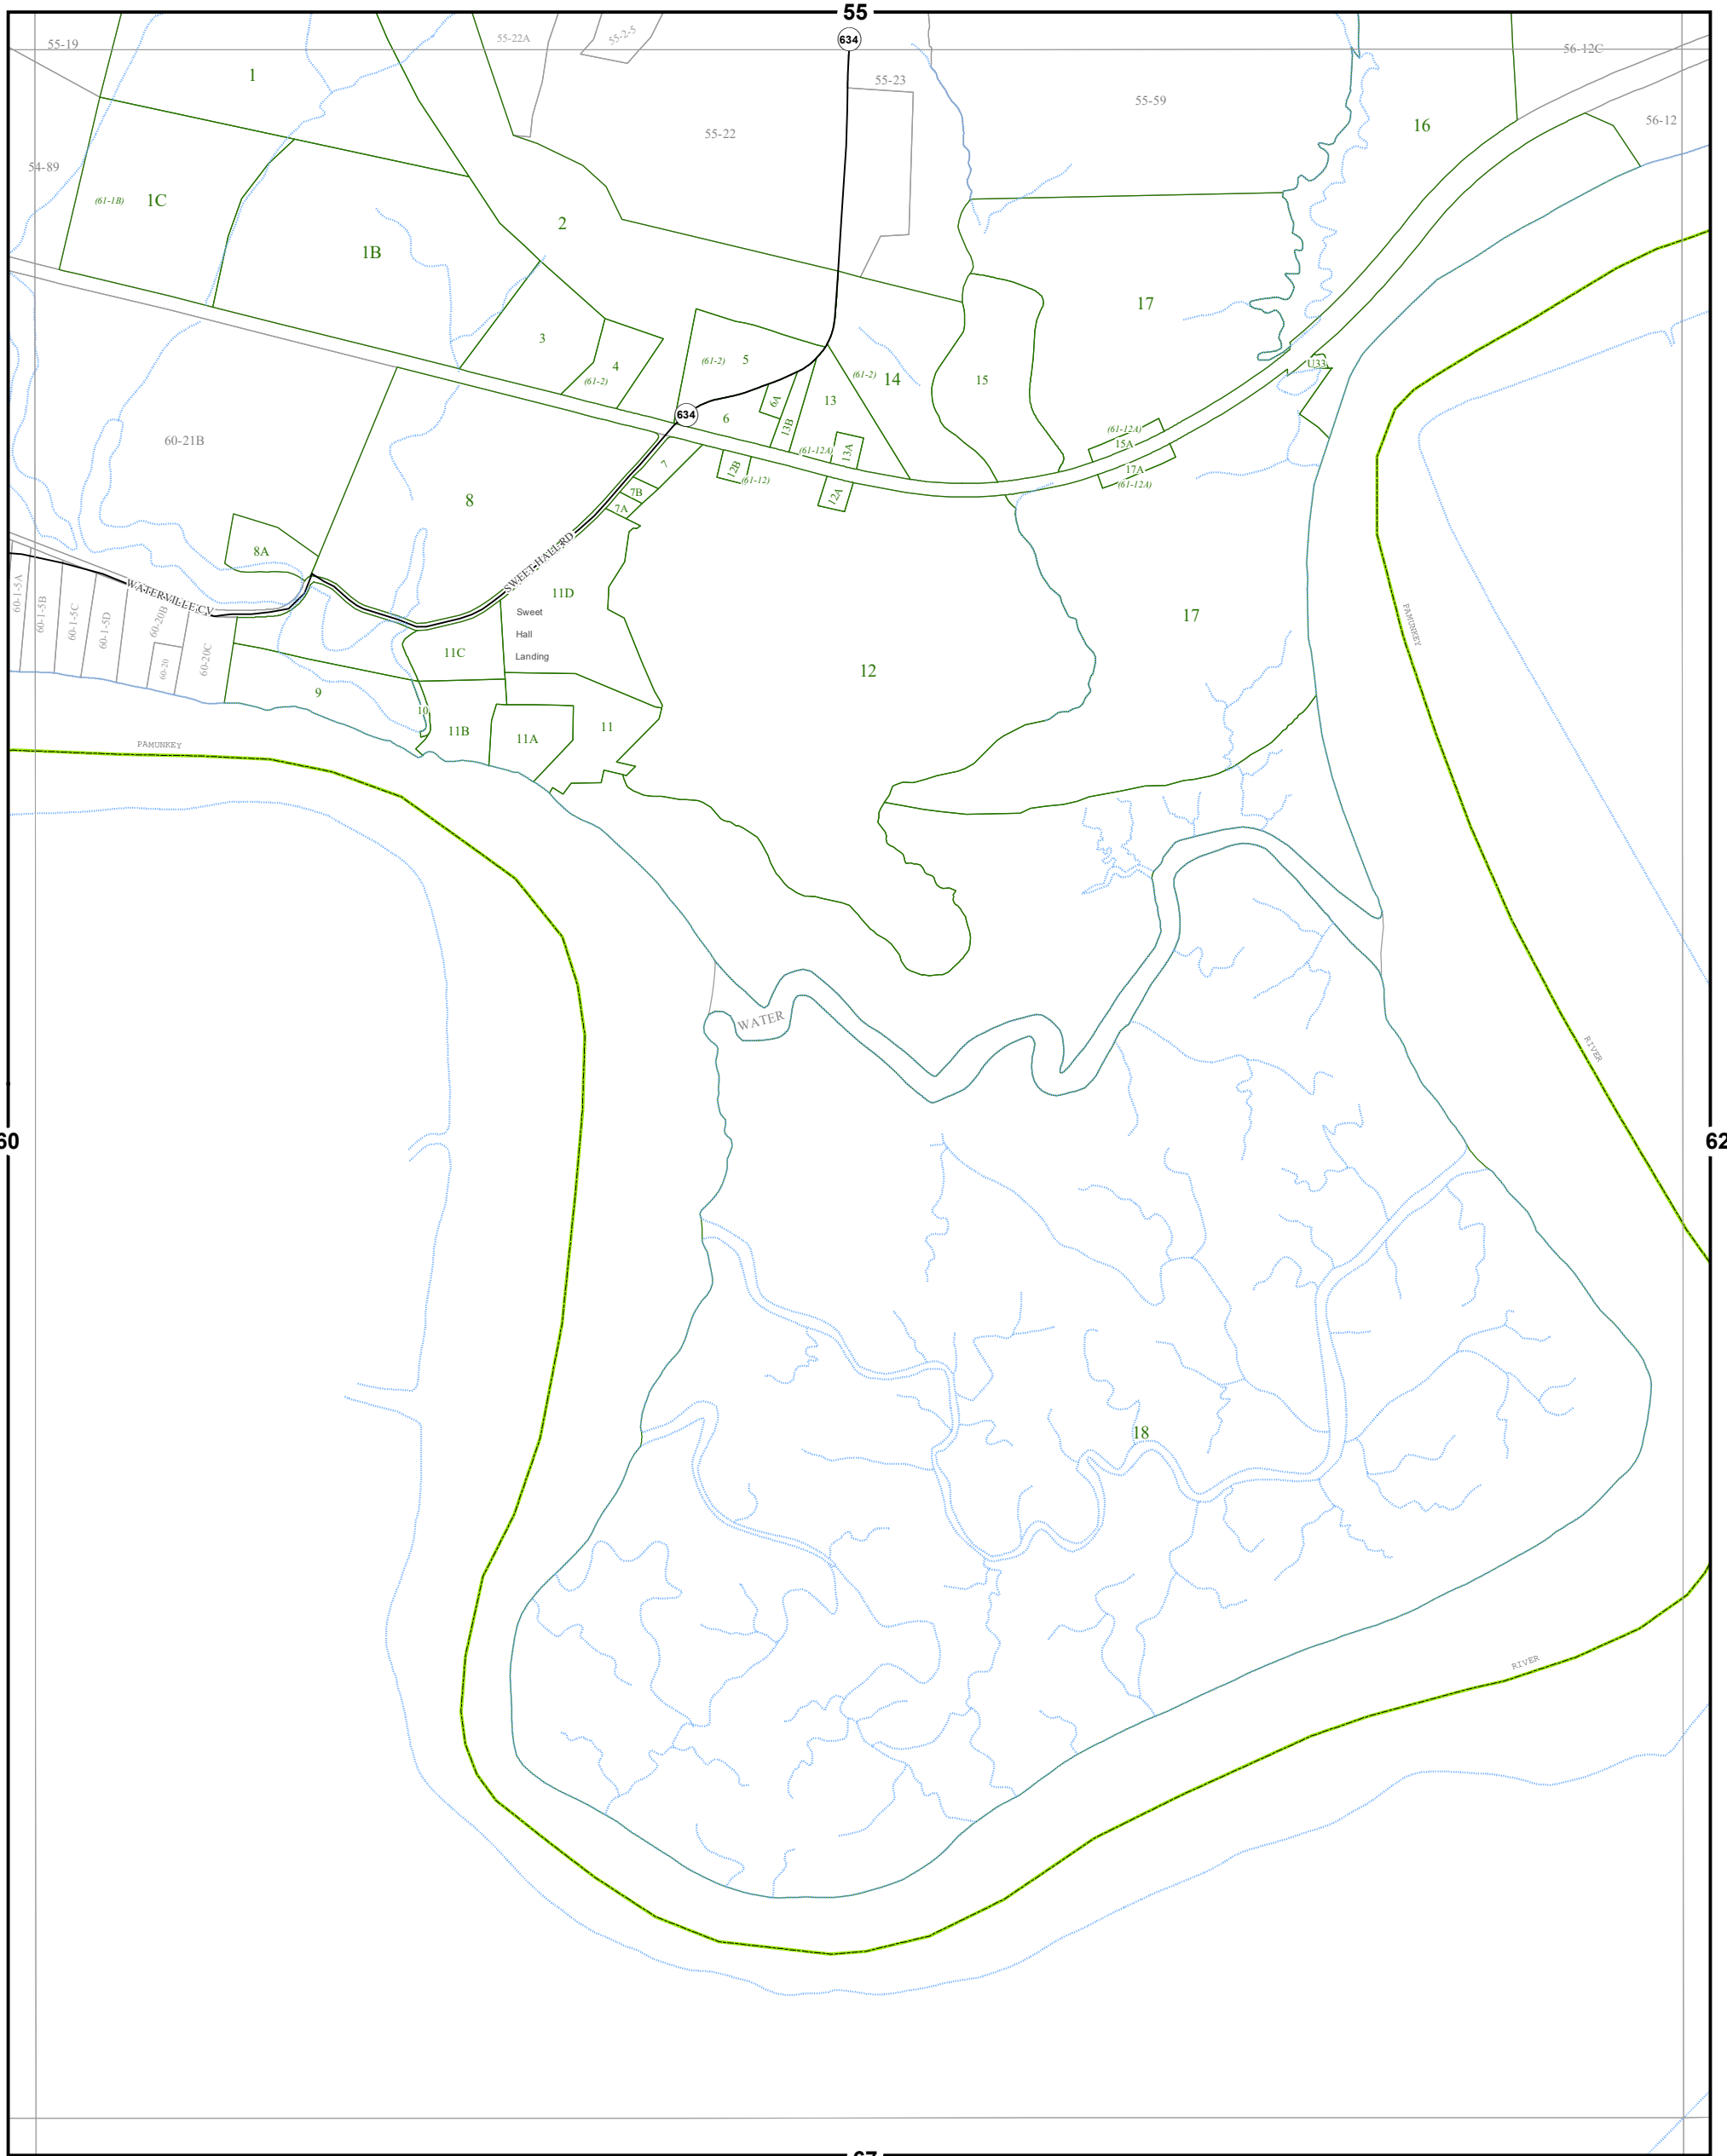

KING WILLIAM COUNTY

Last Updated February 2018

Map information is believed to be accurate, but accuracy is not guaranteed. Any errors or omissions should be reported to the Commissioner of Revenue's office. In no event will King William County be liable for any damages or other pecuniary loss that may arise from the use of this data.

WEST POINT DISTRICT

LEGEND

- | | | | | |
|-----------------|----------------|----------|---------------------|--------------|
| County Boundary | Routes | Lots | District Boundaries | Streams |
| Railroads | Roads / Alleys | Sections | Blocks | Water Bodies |

SECTION 61