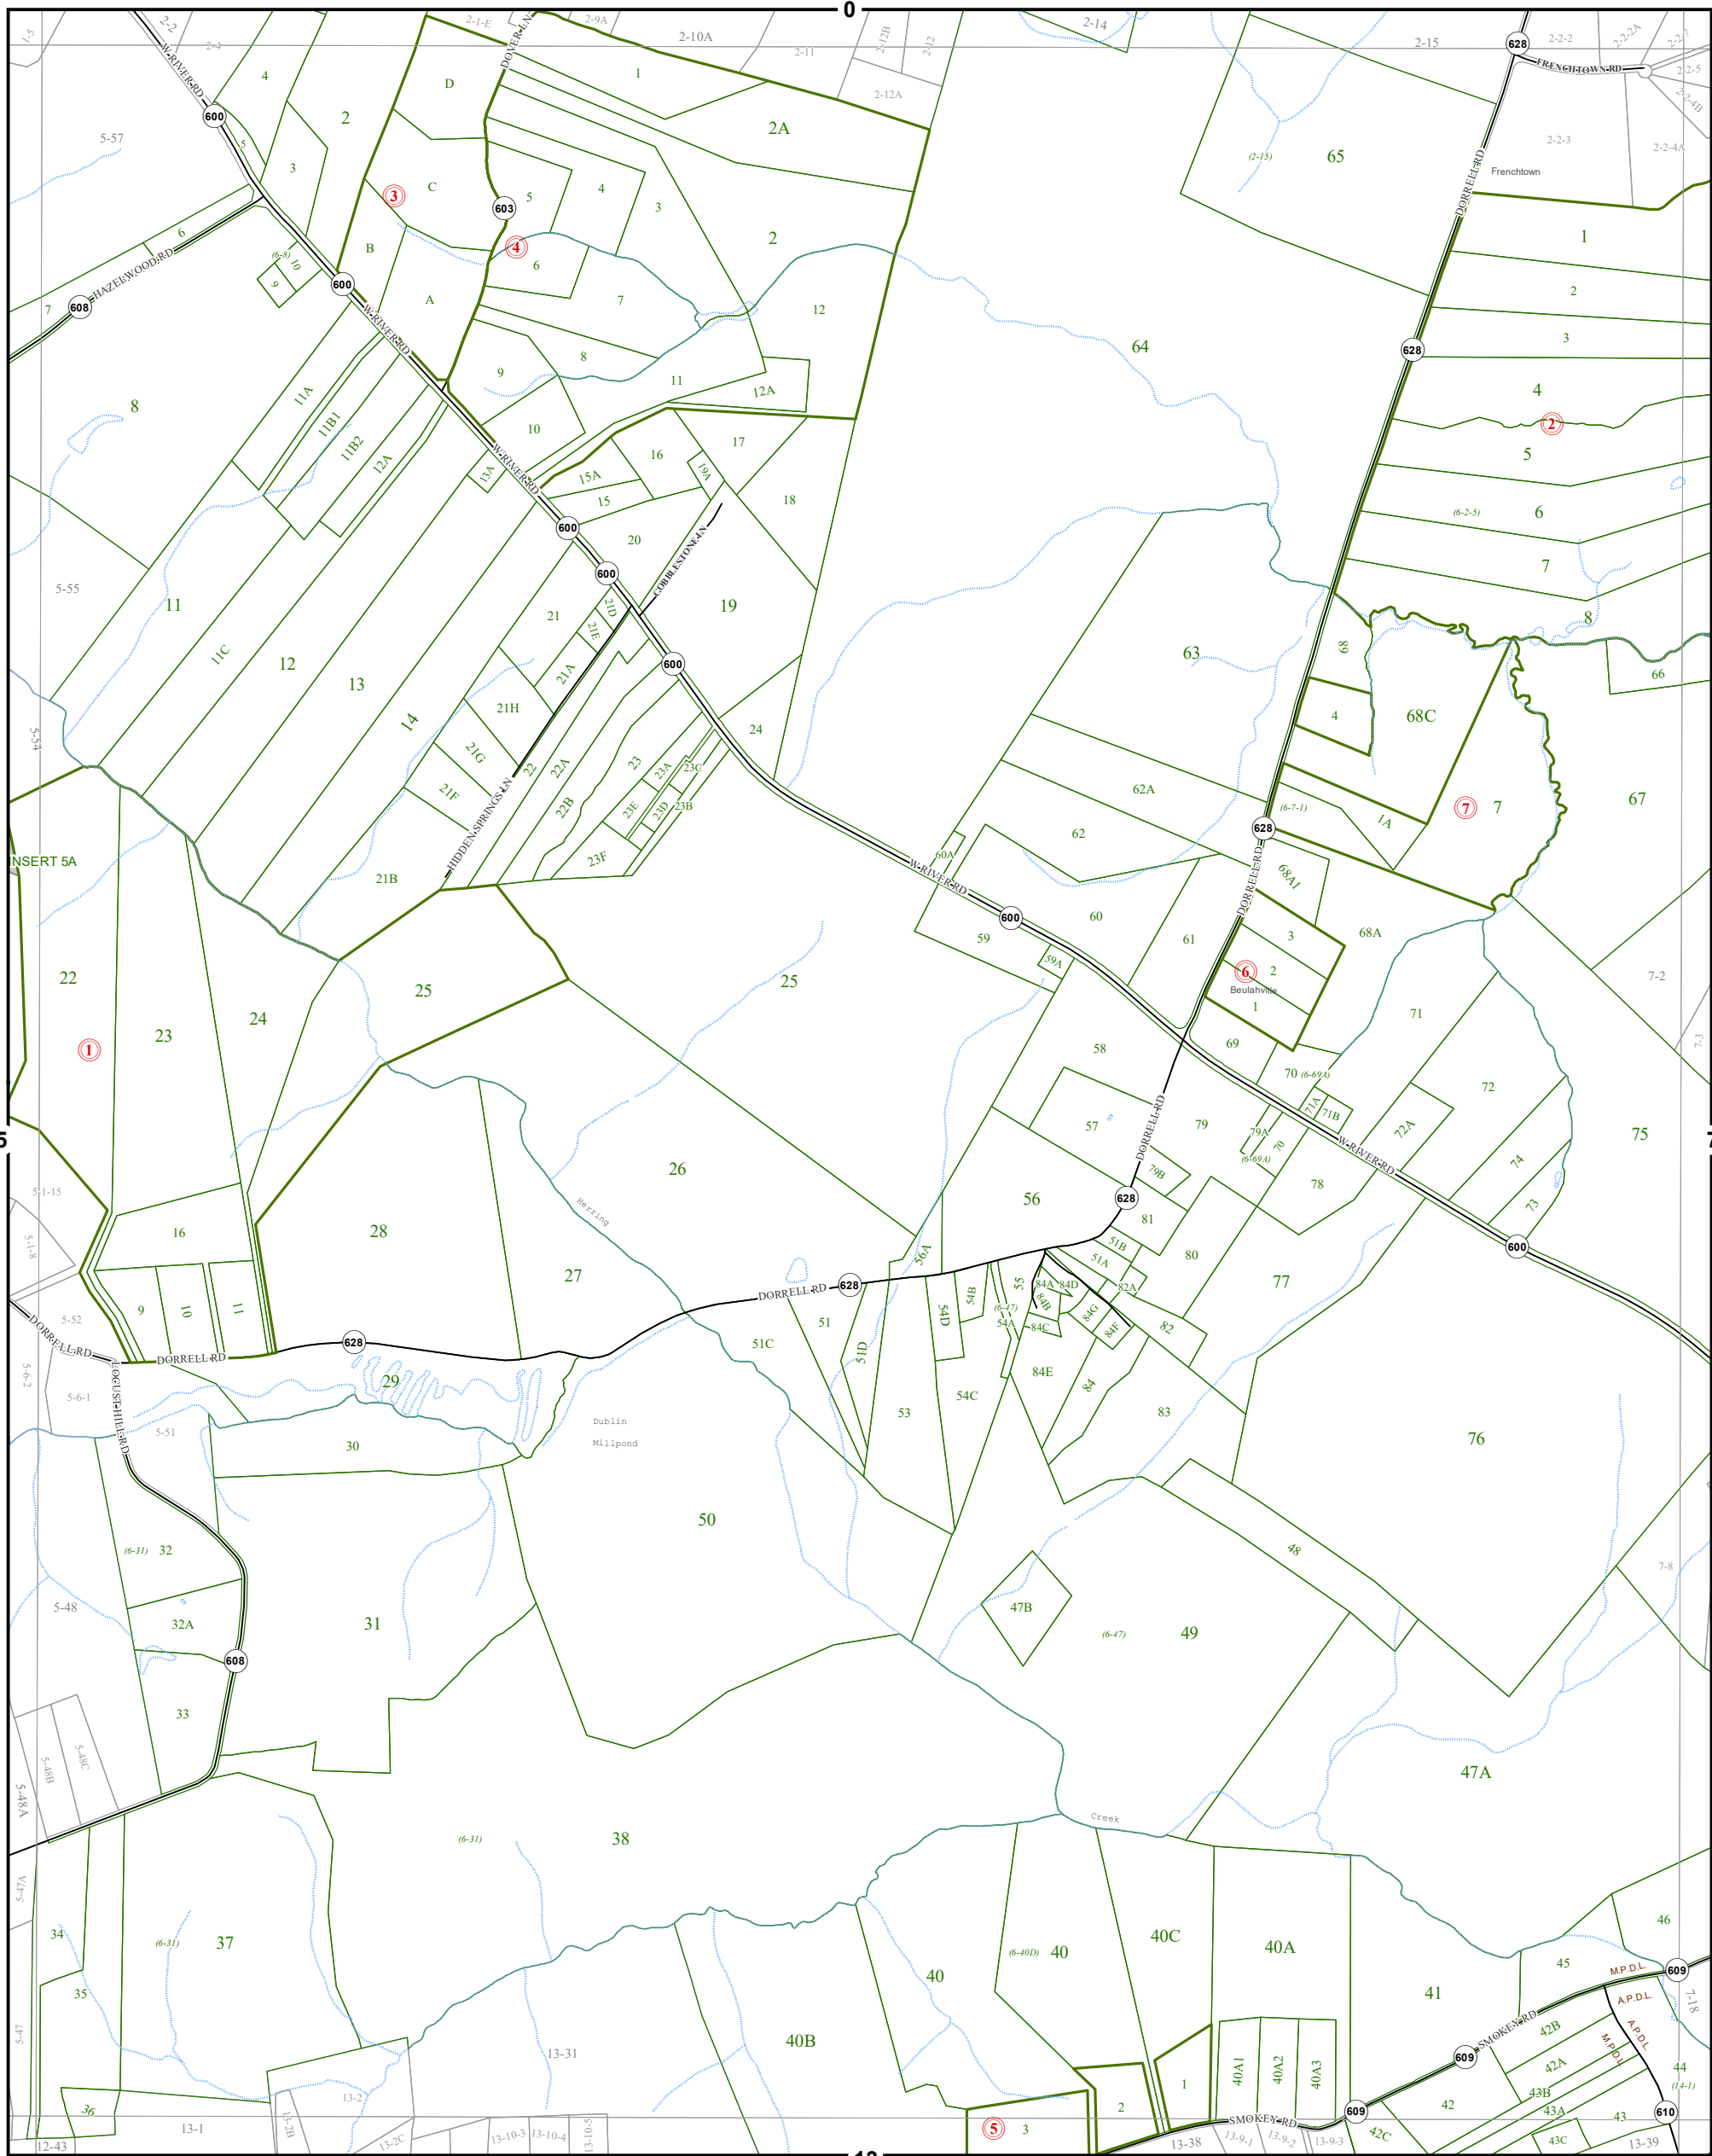

# KING WILLIAM COUNTY

Last Updated February 2018

Map information is believed to be accurate, but accuracy is not guaranteed. Any errors or omissions should be reported to the Commissioner of Revenue's office. In no event will King William County be liable for any damages or other pecuniary loss that may arise from the use of this data.

## MANGOHICK & ACQINTON DISTRICT

### LEGEND

- County Boundary
- Routes
- 1 Lots
- District Boundaries
- Streams
- Railroads
- Roads / Alleys
- 1 Sections
- Blocks
- Water Bodies