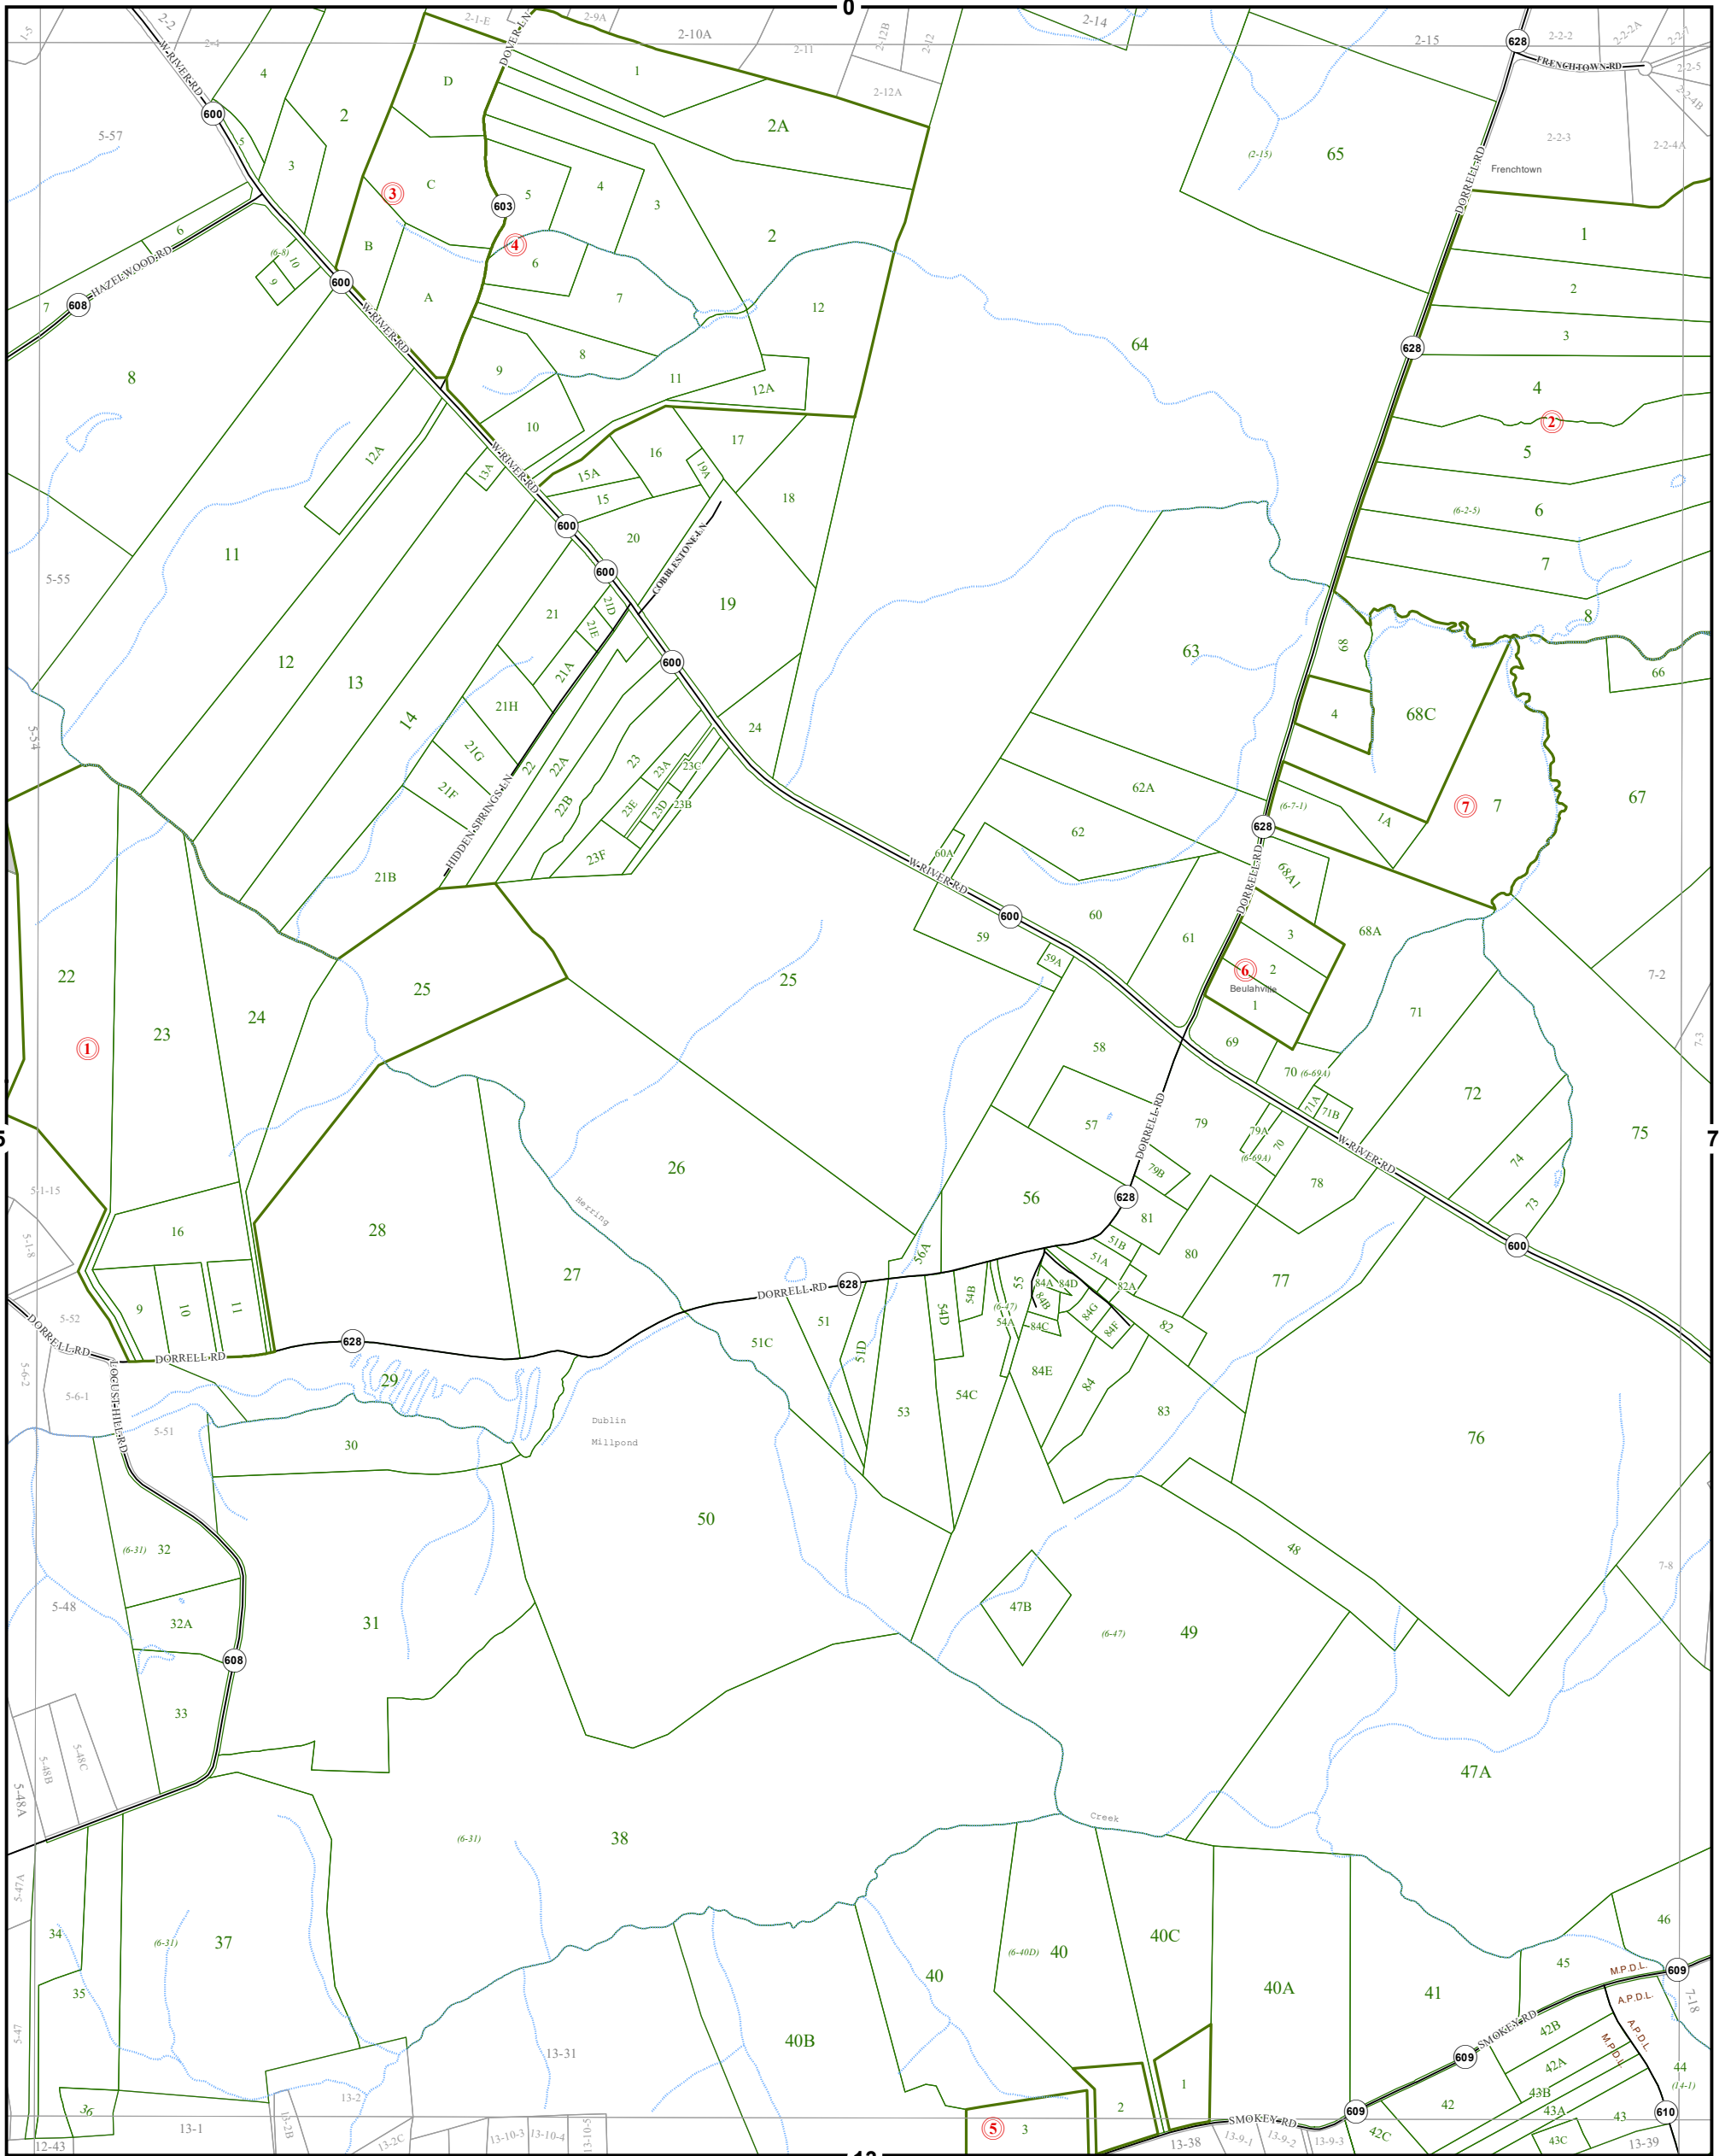

KING WILLIAM COUNTY

Last Updated May 2017

Map information is believed to be accurate, but accuracy is not guaranteed. Any errors or omissions should be reported to the Commissioner of Revenue's office. In no event will King William County be liable for any damages or other pecuniary loss that may arise from the use of this data.

MANGOHICK & ACQUINTON DISTRICT

SECTION 6

LEGEND

- County Boundary
- Routes
- 1 Lots
- District Boundaries
- Streams
- Railroads
- Roads / Alleys
- 1 Sections
- Blocks
- Water Bodies