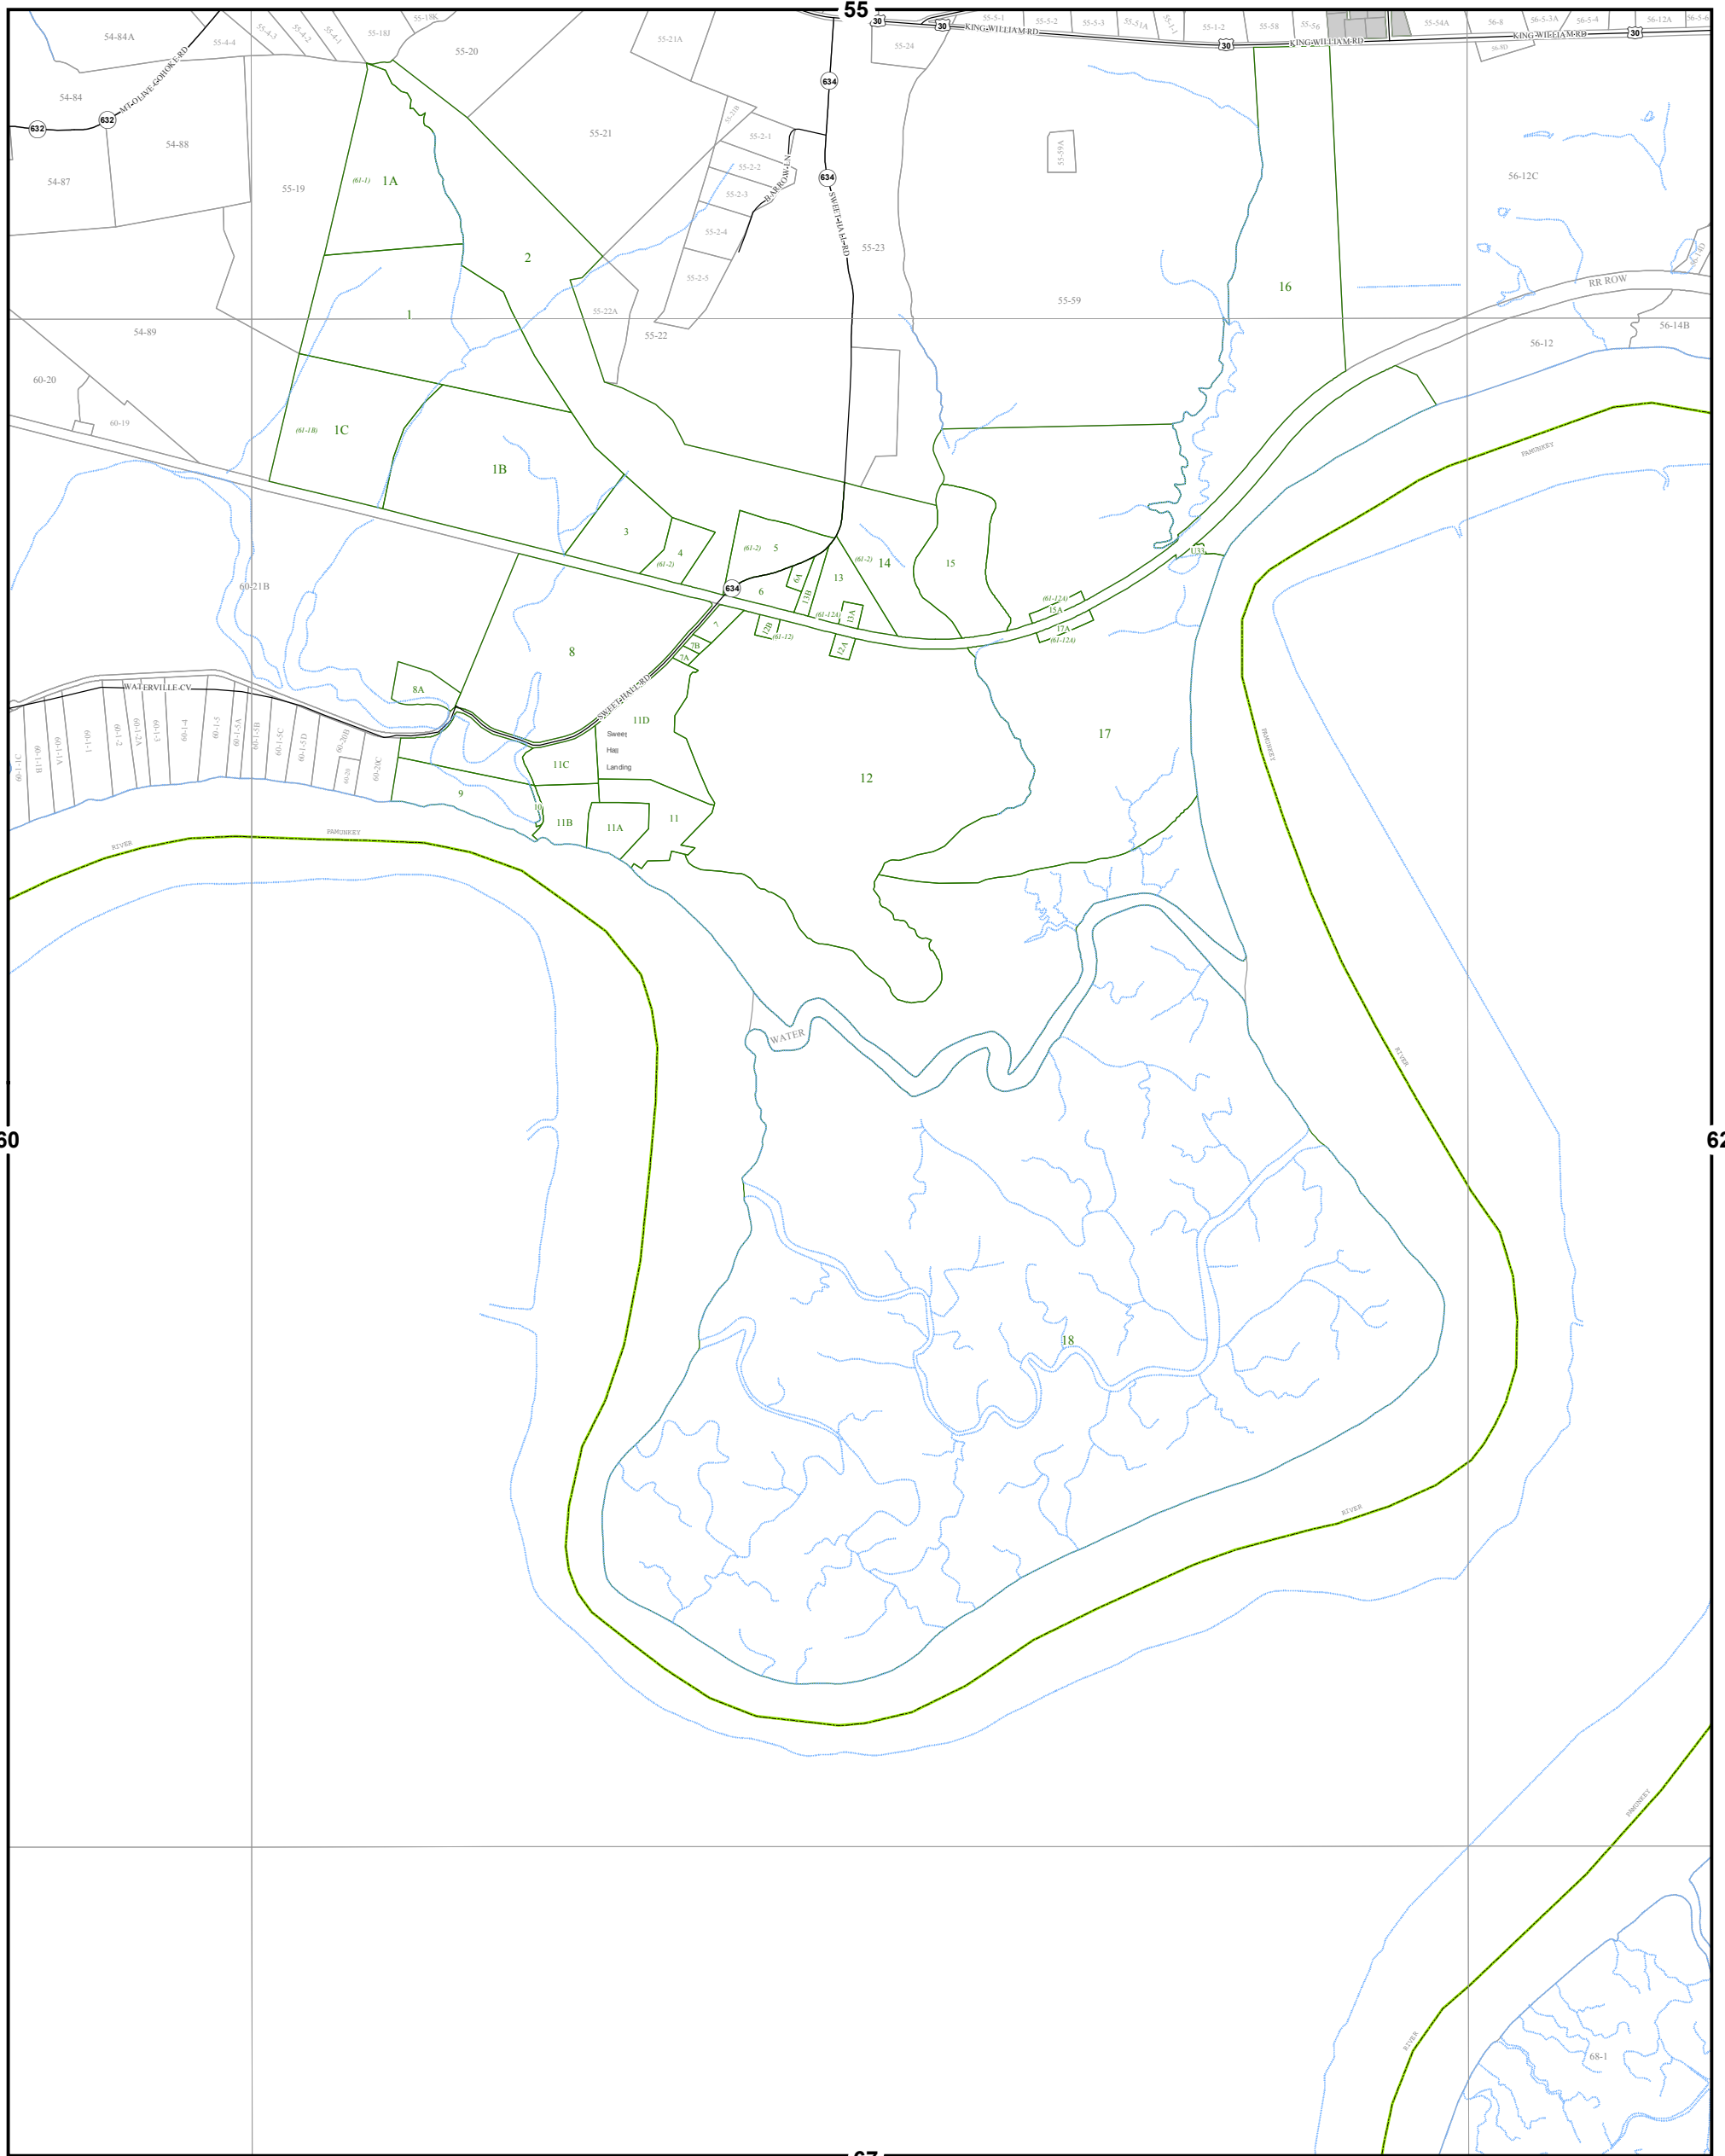

KING WILLIAM COUNTY

Last Updated September 2015

Map information is believed to be accurate, but accuracy is not guaranteed. Any errors or omissions should be reported to the Commissioner of Revenue's office. In no event will King William County be liable for any damages or other pecuniary loss that may arise from the use of this data.

WEST POINT DISTRICT

SECTION 61

- LEGEND**
- County Boundary
 - Routes
 - Lots
 - District Boundaries
 - Streams
 - Railroads
 - Roads / Alleys
 - Sections
 - Blocks
 - Water Bodies