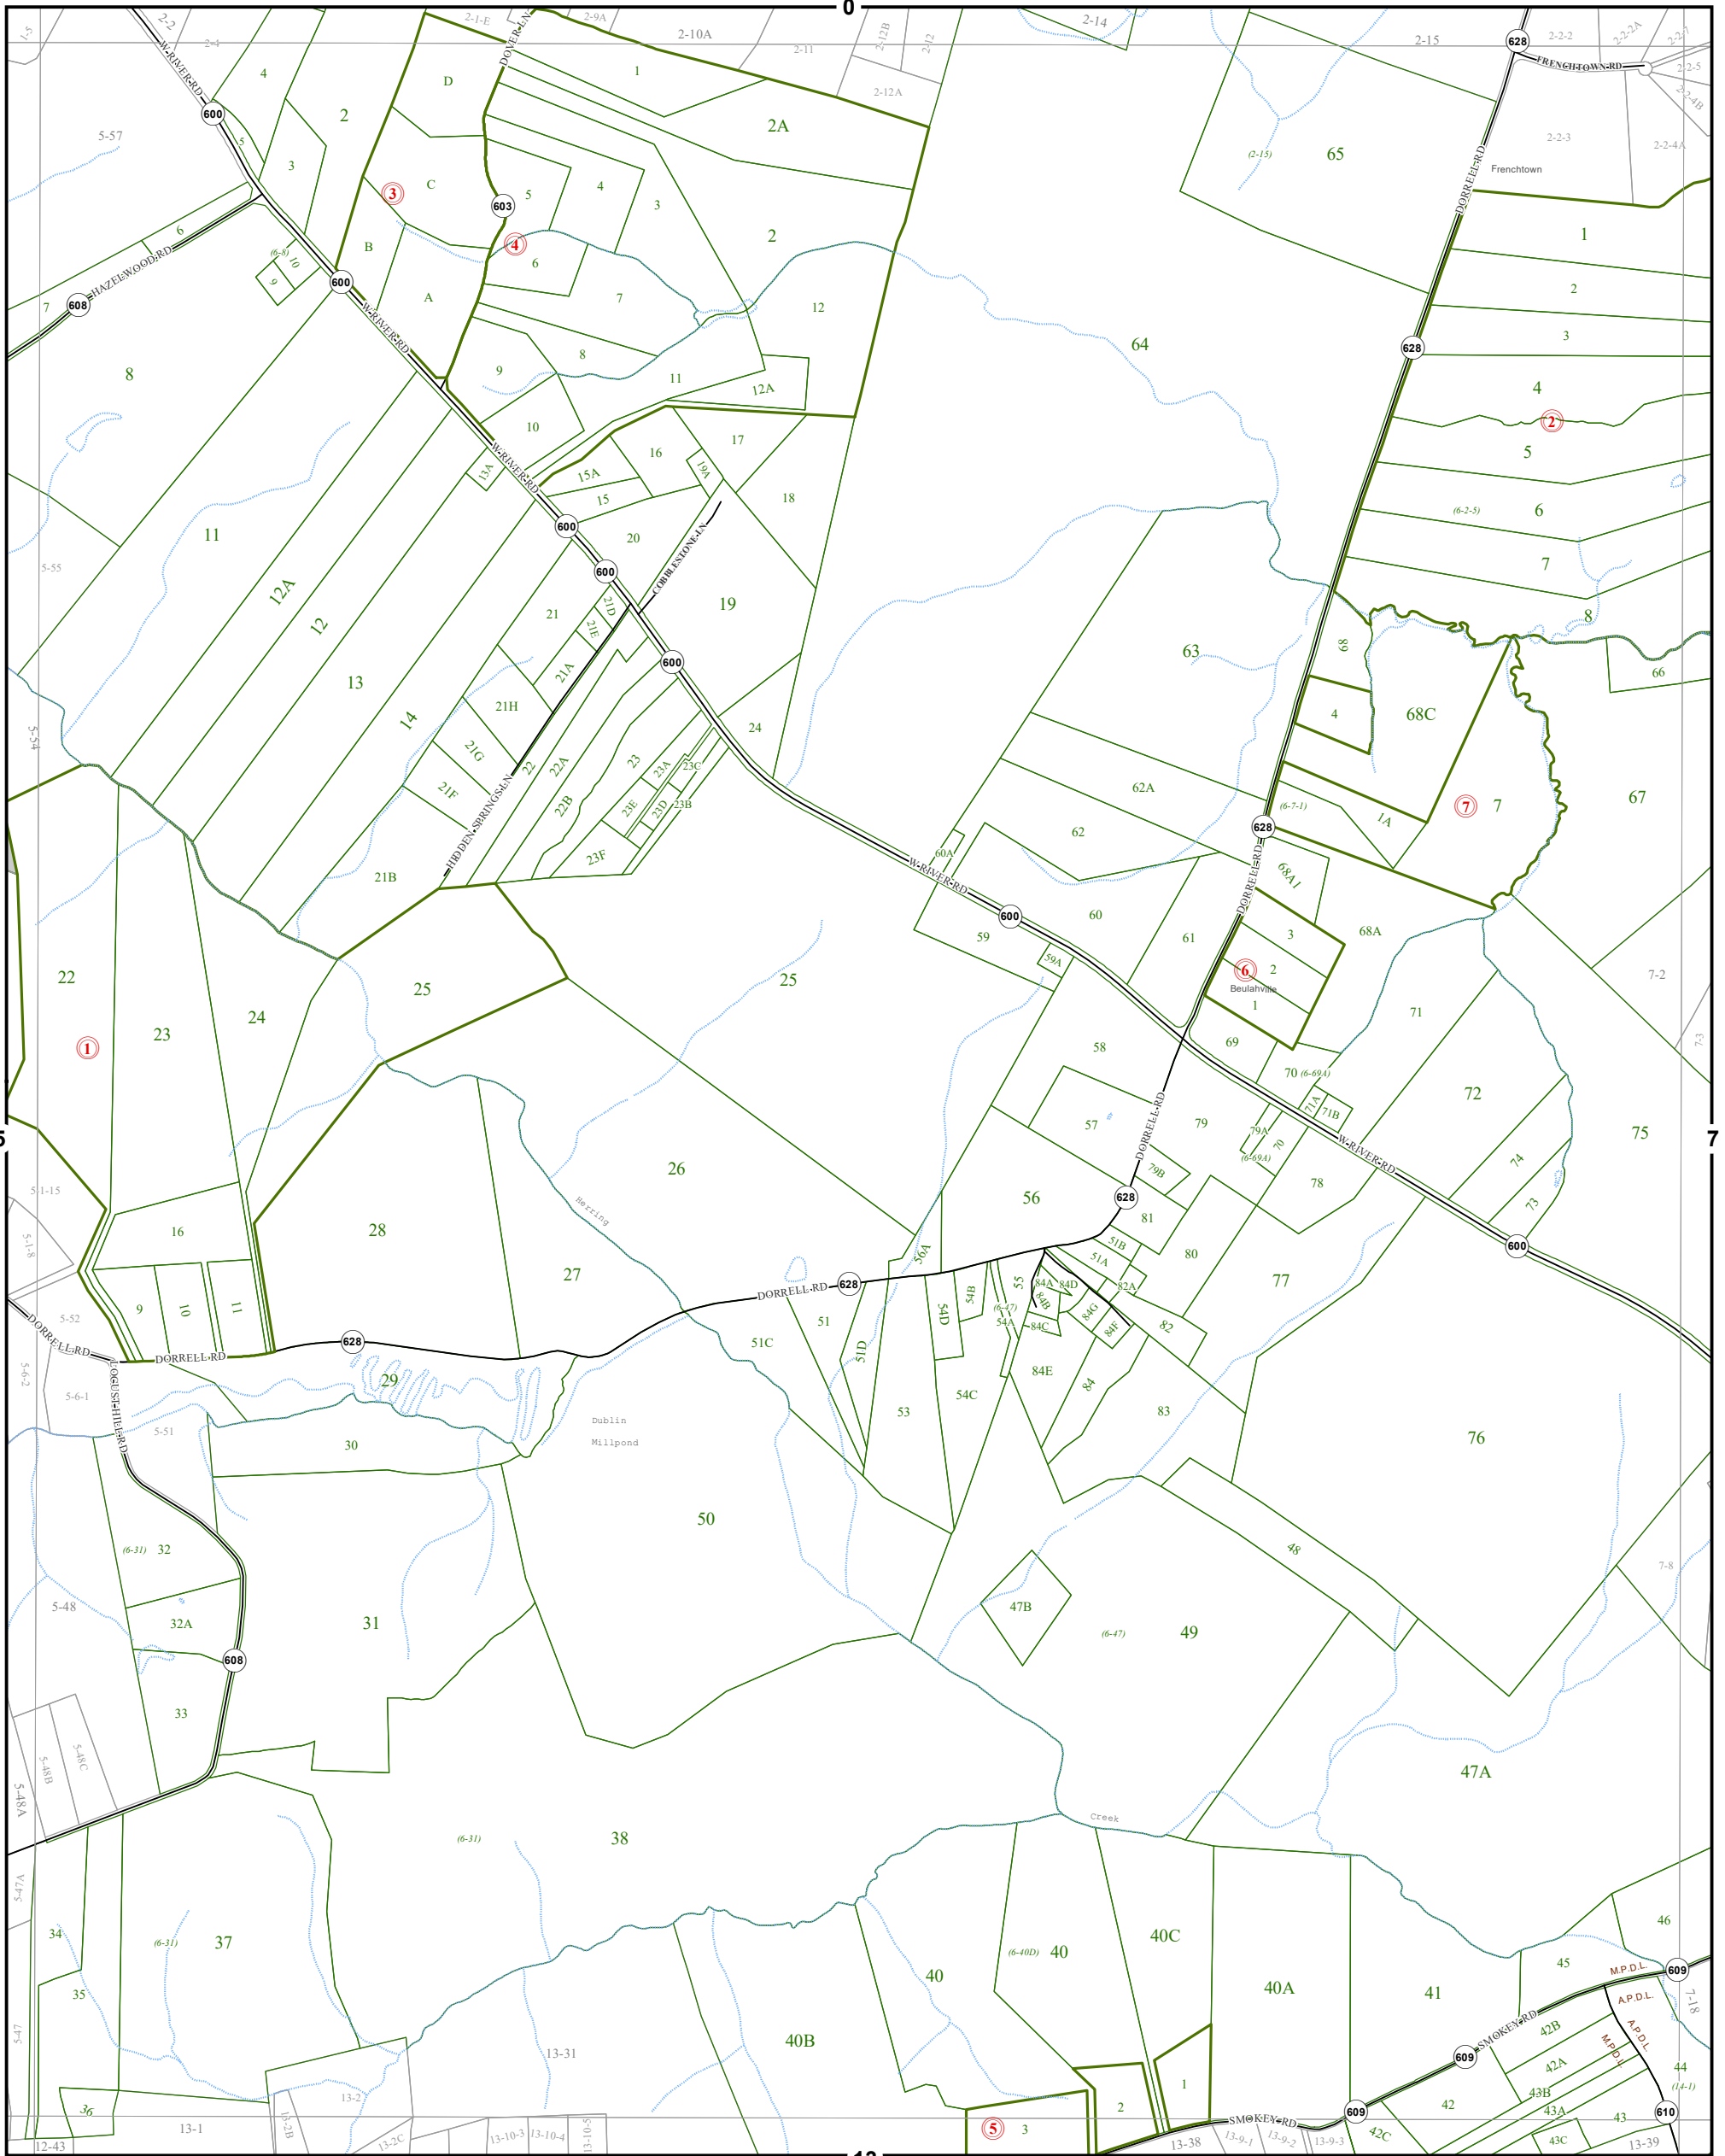

KING WILLIAM COUNTY

Last Updated July 2016

Map information is believed to be accurate, but accuracy is not guaranteed. Any errors or omissions should be reported to the Commissioner of Revenue's office. In no event will King William County be liable for any damages or other pecuniary loss that may arise from the use of this data.

MANGOHICK & ACQINTON DISTRICT

SECTION 6

LEGEND

- County Boundary
- Routes
- 1 Lots
- District Boundaries
- Streams
- Railroads
- Roads / Alleys
- 1 Sections
- Blocks
- Water Bodies