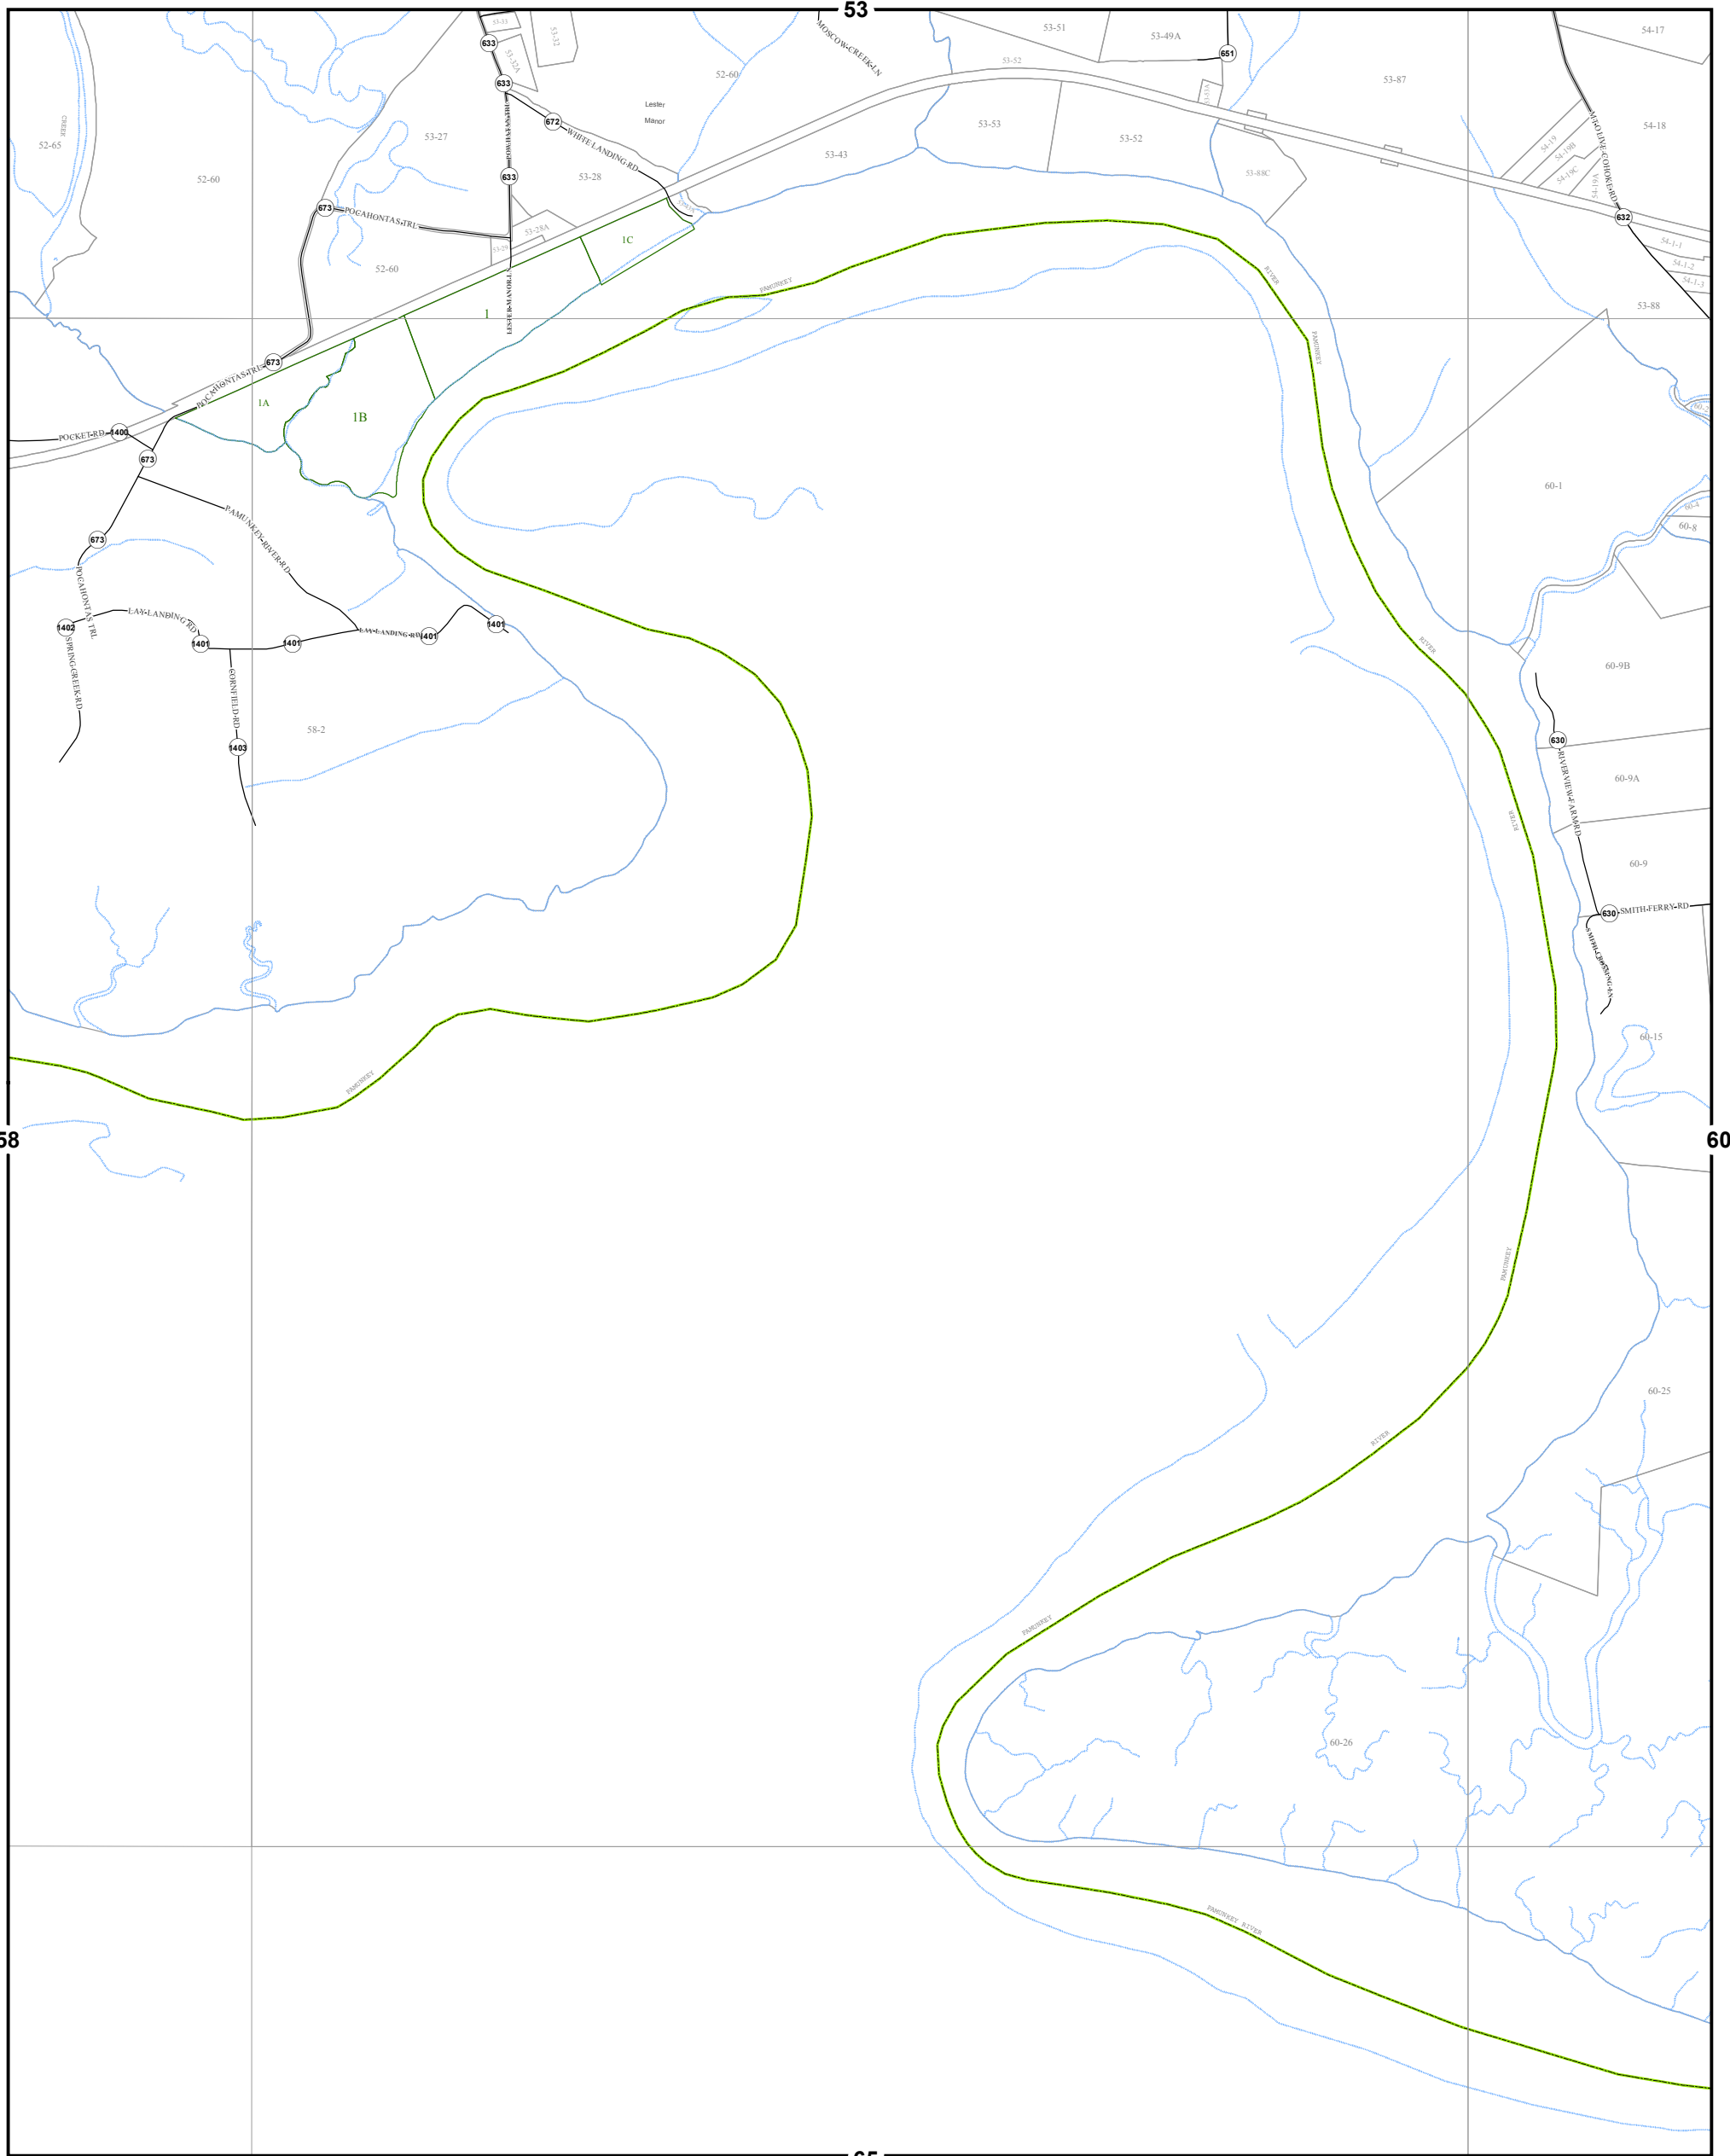

# KING WILLIAM COUNTY

Last Updated September 2015

Map information is believed to be accurate, but accuracy is not guaranteed. Any errors or omissions should be reported to the Commissioner of Revenue's office. In no event will King William County be liable for any damages or other pecuniary loss that may arise from the use of this data.

## WEST POINT DISTRICT

### LEGEND

- |                 |                |          |                     |              |
|-----------------|----------------|----------|---------------------|--------------|
| County Boundary | Routes         | Lots     | District Boundaries | Streams      |
| Railroads       | Roads / Alleys | Sections | Blocks              | Water Bodies |