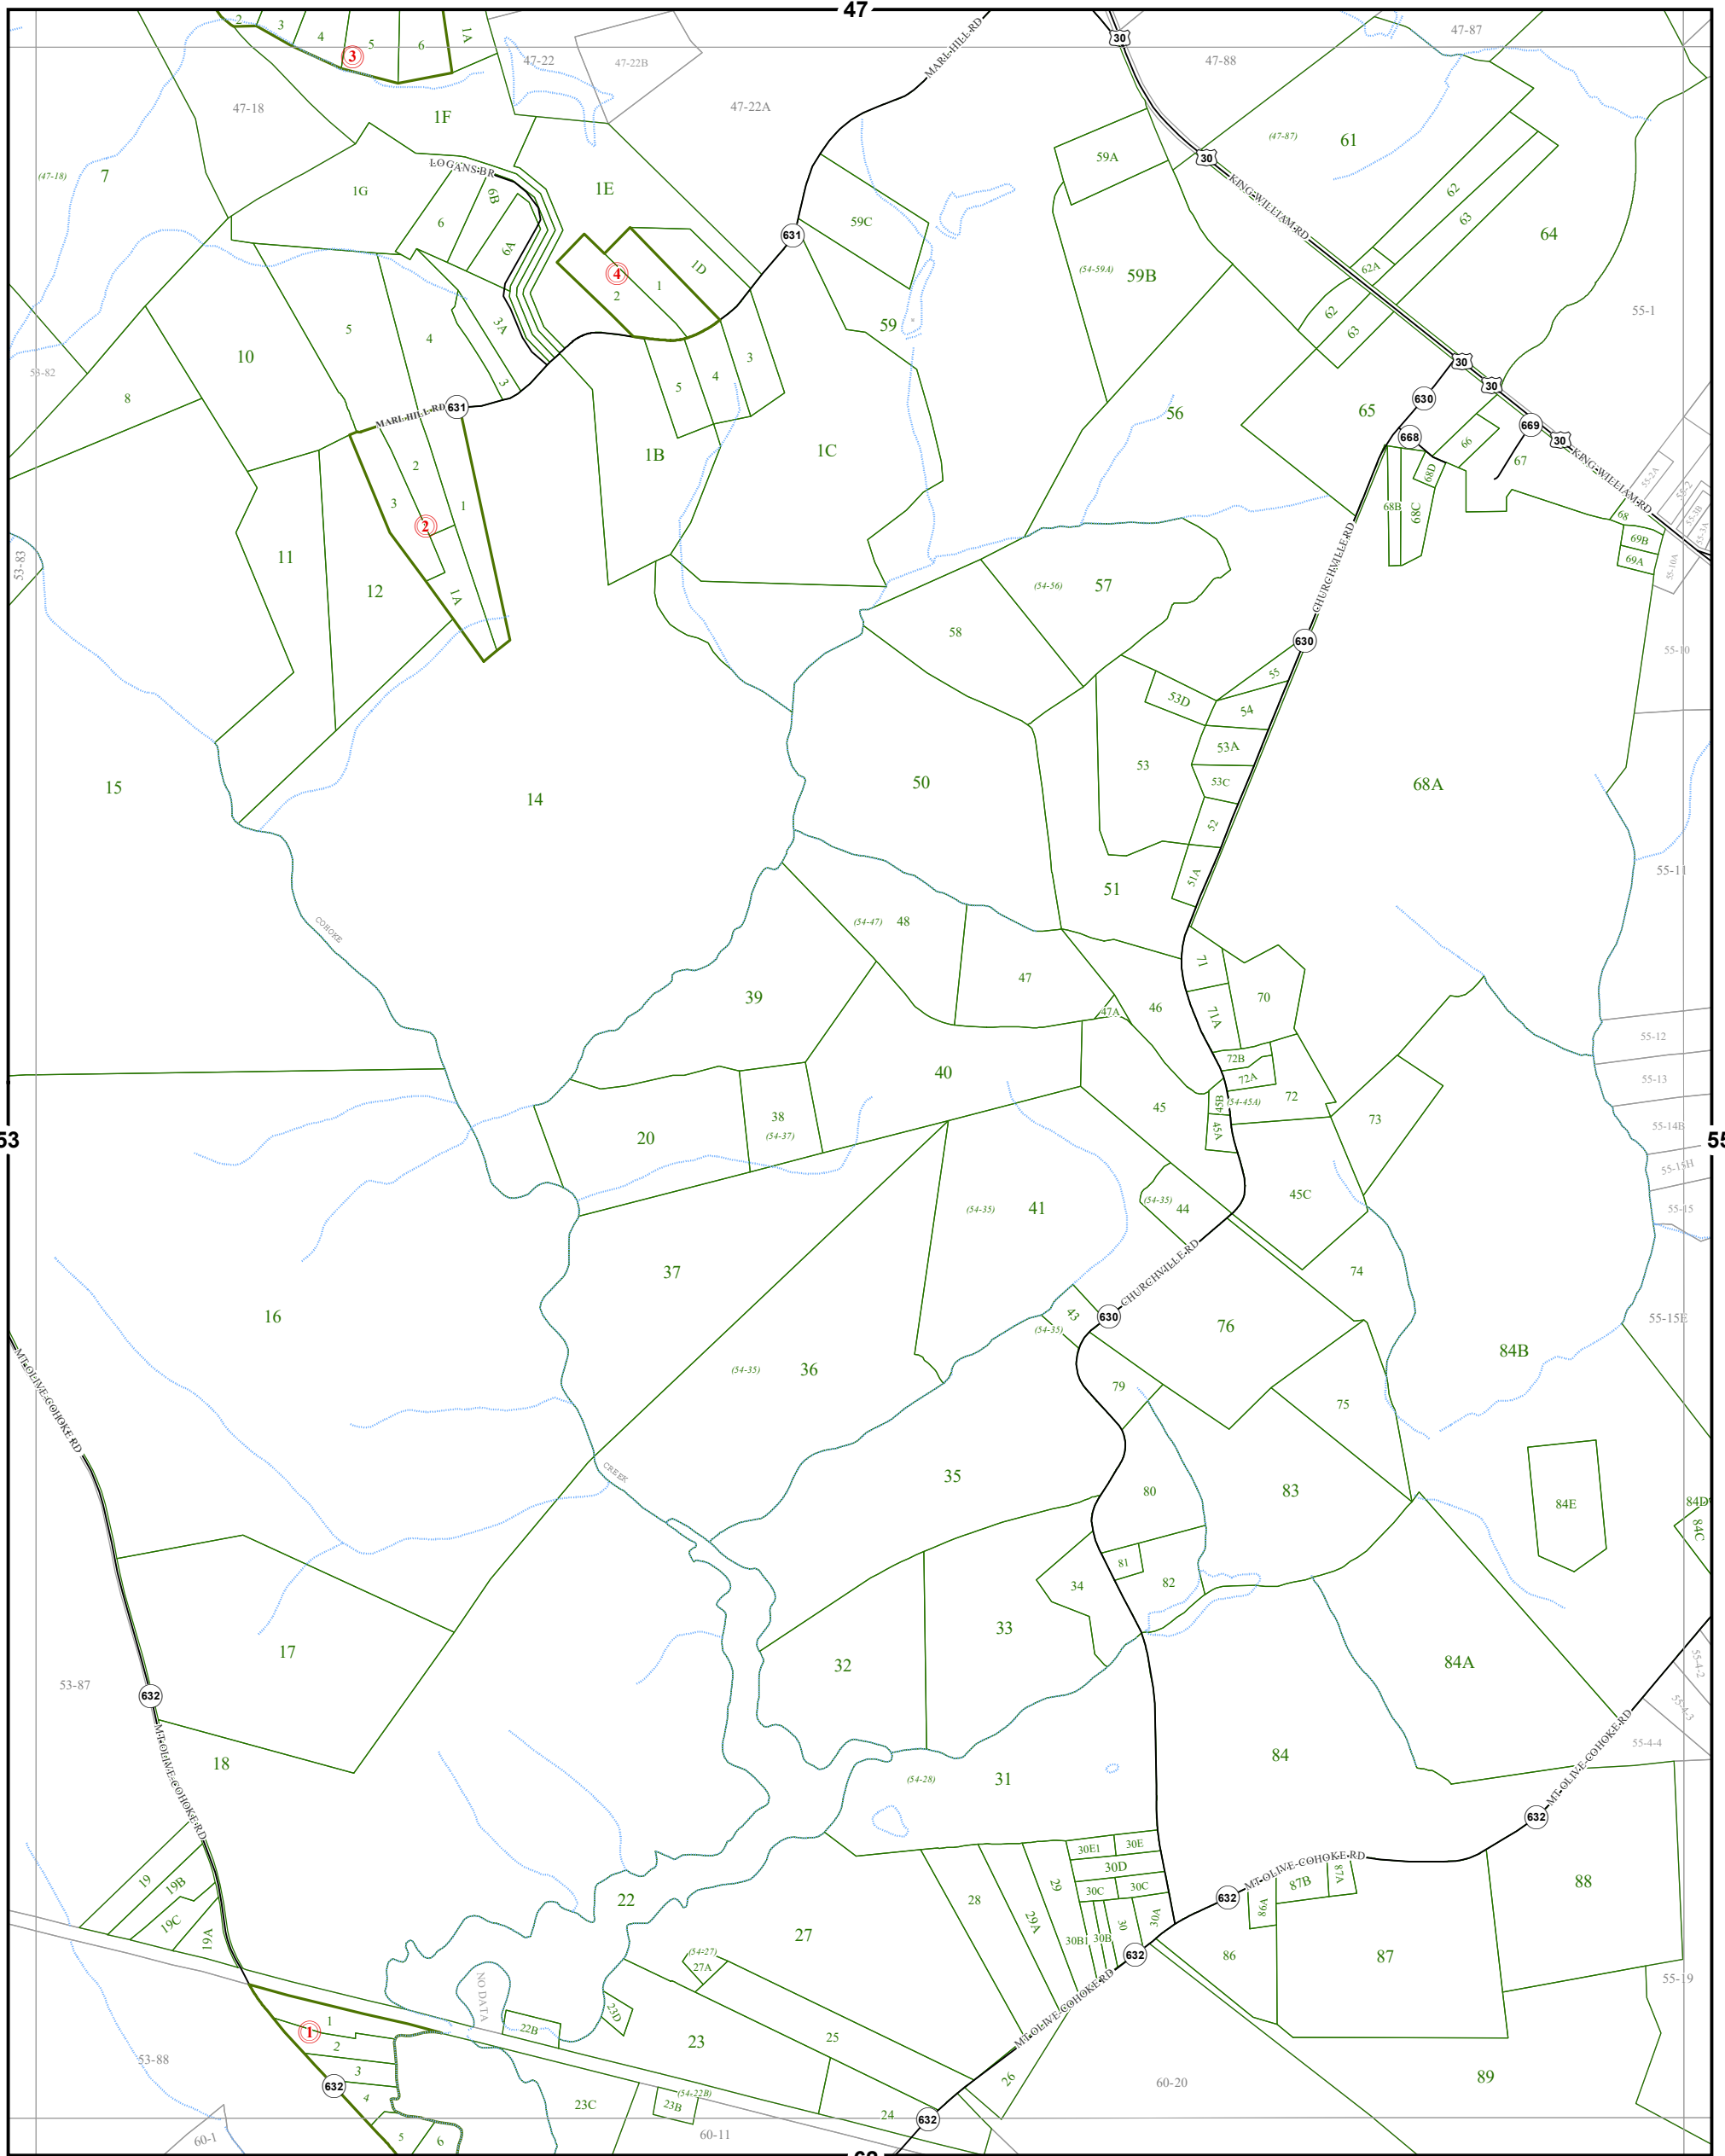

KING WILLIAM COUNTY

Last Updated February 2018

Map information is believed to be accurate, but accuracy is not guaranteed. Any errors or omissions should be reported to the Commissioner of Revenue's office. In no event will King William County be liable for any damages or other pecuniary loss that may arise from the use of this data.

WEST POINT DISTRICT

LEGEND

- County Boundary
- Routes
- 1 Lots
- District Boundaries
- Streams
- Railroads
- Roads / Alleys
- 1 Sections
- Blocks
- Water Bodies

SECTION 54