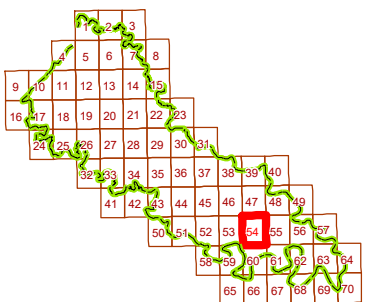

KING WILLIAM COUNTY

Last Updated February 2018

Map information is believed to be accurate, but accuracy is not guaranteed. Any errors or omissions should be reported to the Commissioner of Revenue's office. In no event will King William County be liable for any damages or other pecuniary loss that may arise from the use of this data.

WEST POINT DISTRICT

LEGEND

- County Boundary
- Routes
- 1 Lots
- District Boundaries
- Streams
- Railroads
- Roads / Alleys
- 1 Sections
- Blocks
- Water Bodies

SECTION 54