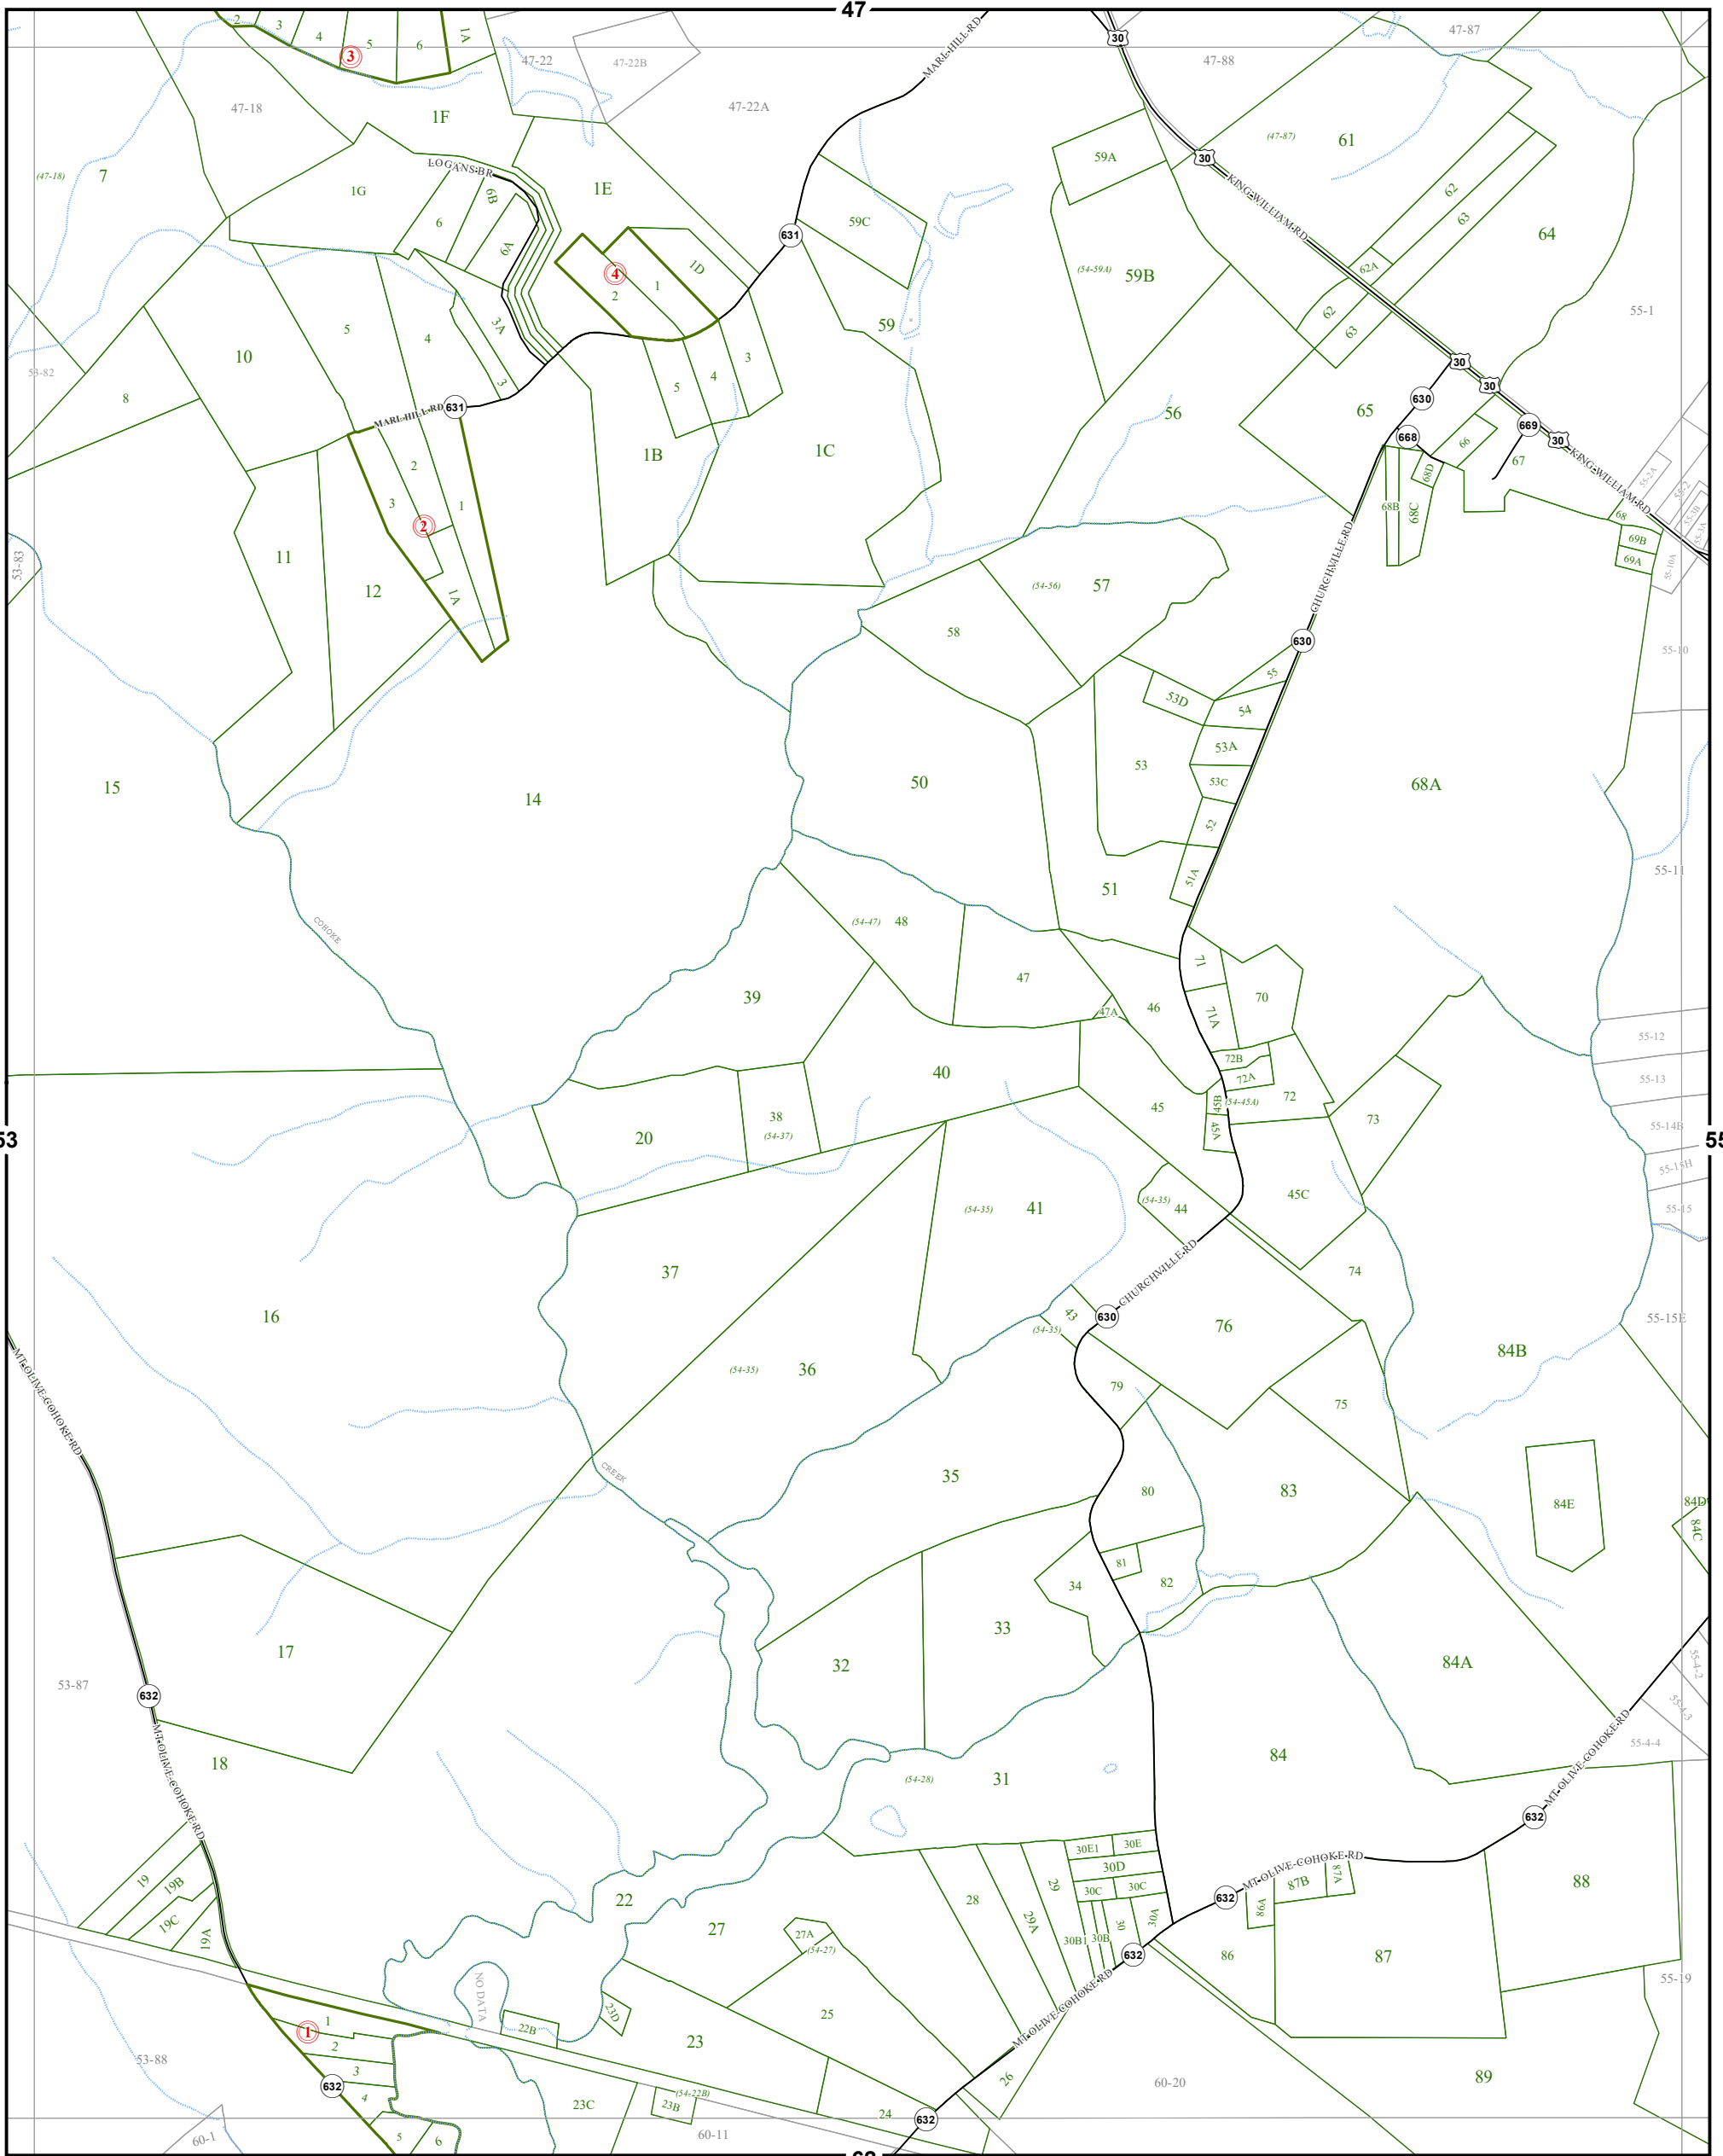

# KING WILLIAM COUNTY

Last Updated May 2017

Map information is believed to be accurate, but accuracy is not guaranteed. Any errors or omissions should be reported to the Commissioner of Revenue's office. In no event will King William County be liable for any damages or other pecuniary loss that may arise from the use of this data.

## WEST POINT DISTRICT

### LEGEND

- County Boundary
- Routes
- 1 Lots
- District Boundaries
- Streams
- Railroads
- Roads / Alleys
- 1 Sections
- Blocks
- Water Bodies