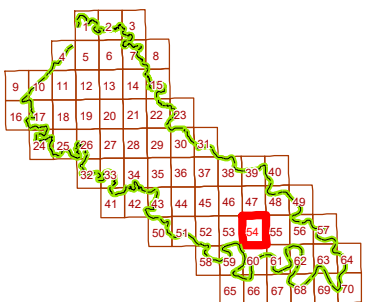

# KING WILLIAM COUNTY

Last Updated May 2017

Map information is believed to be accurate, but accuracy is not guaranteed. Any errors or omissions should be reported to the Commissioner of Revenue's office. In no event will King William County be liable for any damages or other pecuniary loss that may arise from the use of this data.

## WEST POINT DISTRICT

### LEGEND

- County Boundary
- Routes
- 1 Lots
- District Boundaries
- Streams
- Railroads
- Roads / Alleys
- 1 Sections
- Blocks
- Water Bodies