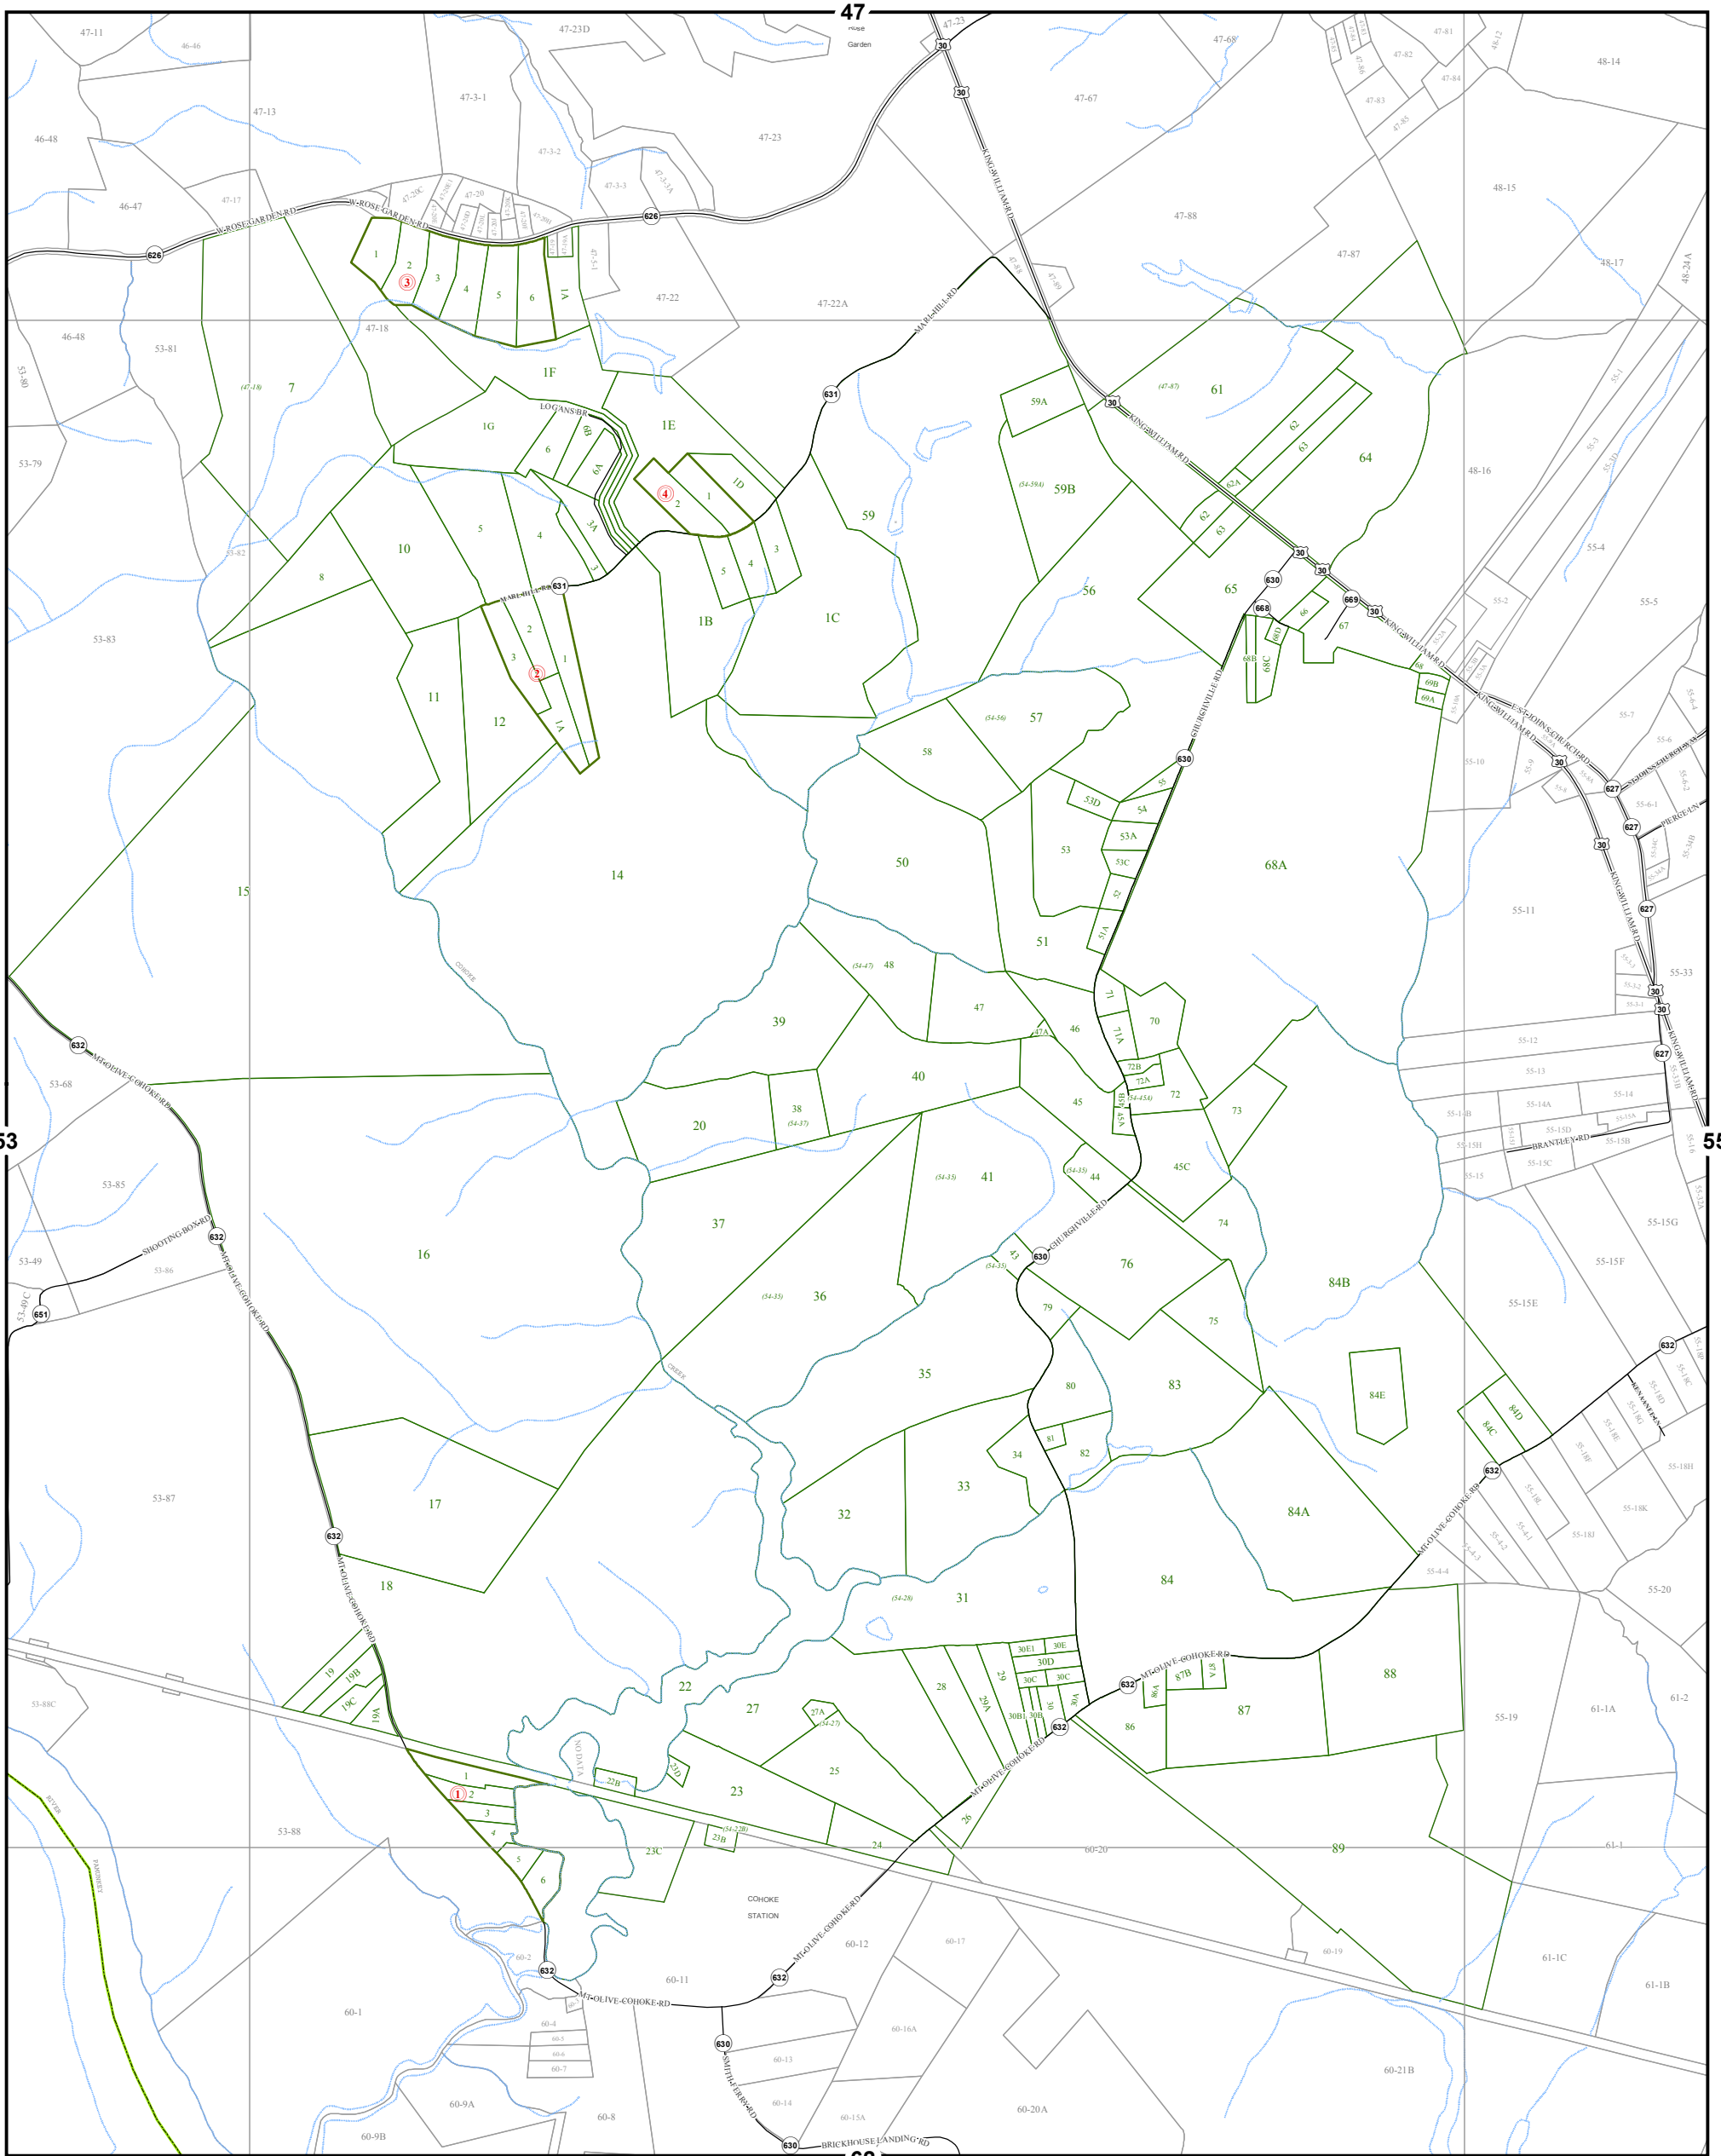

# KING WILLIAM COUNTY

Last Updated September 2015

Map information is believed to be accurate, but accuracy is not guaranteed. Any errors or omissions should be reported to the Commissioner of Revenue's office. In no event will King William County be liable for any damages or other pecuniary loss that may arise from the use of this data.

## WEST POINT DISTRICT

### LEGEND

- County Boundary
- Routes
- 1 Lots
- District Boundaries
- Streams
- Railroads
- Roads / Alleys
- Sections
- Blocks
- Water Bodies