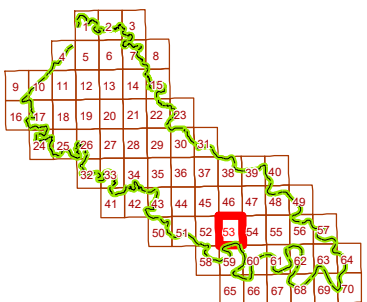

KING WILLIAM COUNTY

Last Updated February 2018

Map information is believed to be accurate, but accuracy is not guaranteed. Any errors or omissions should be reported to the Commissioner of Revenue's office. In no event will King William County be liable for any damages or other pecuniary loss that may arise from the use of this data.

WEST POINT DISTRICT

LEGEND

- County Boundary
- Routes
- 1 Lots
- District Boundaries
- Streams
- Railroads
- Roads / Alleys
- 1 Sections
- Blocks
- Water Bodies

SECTION 53