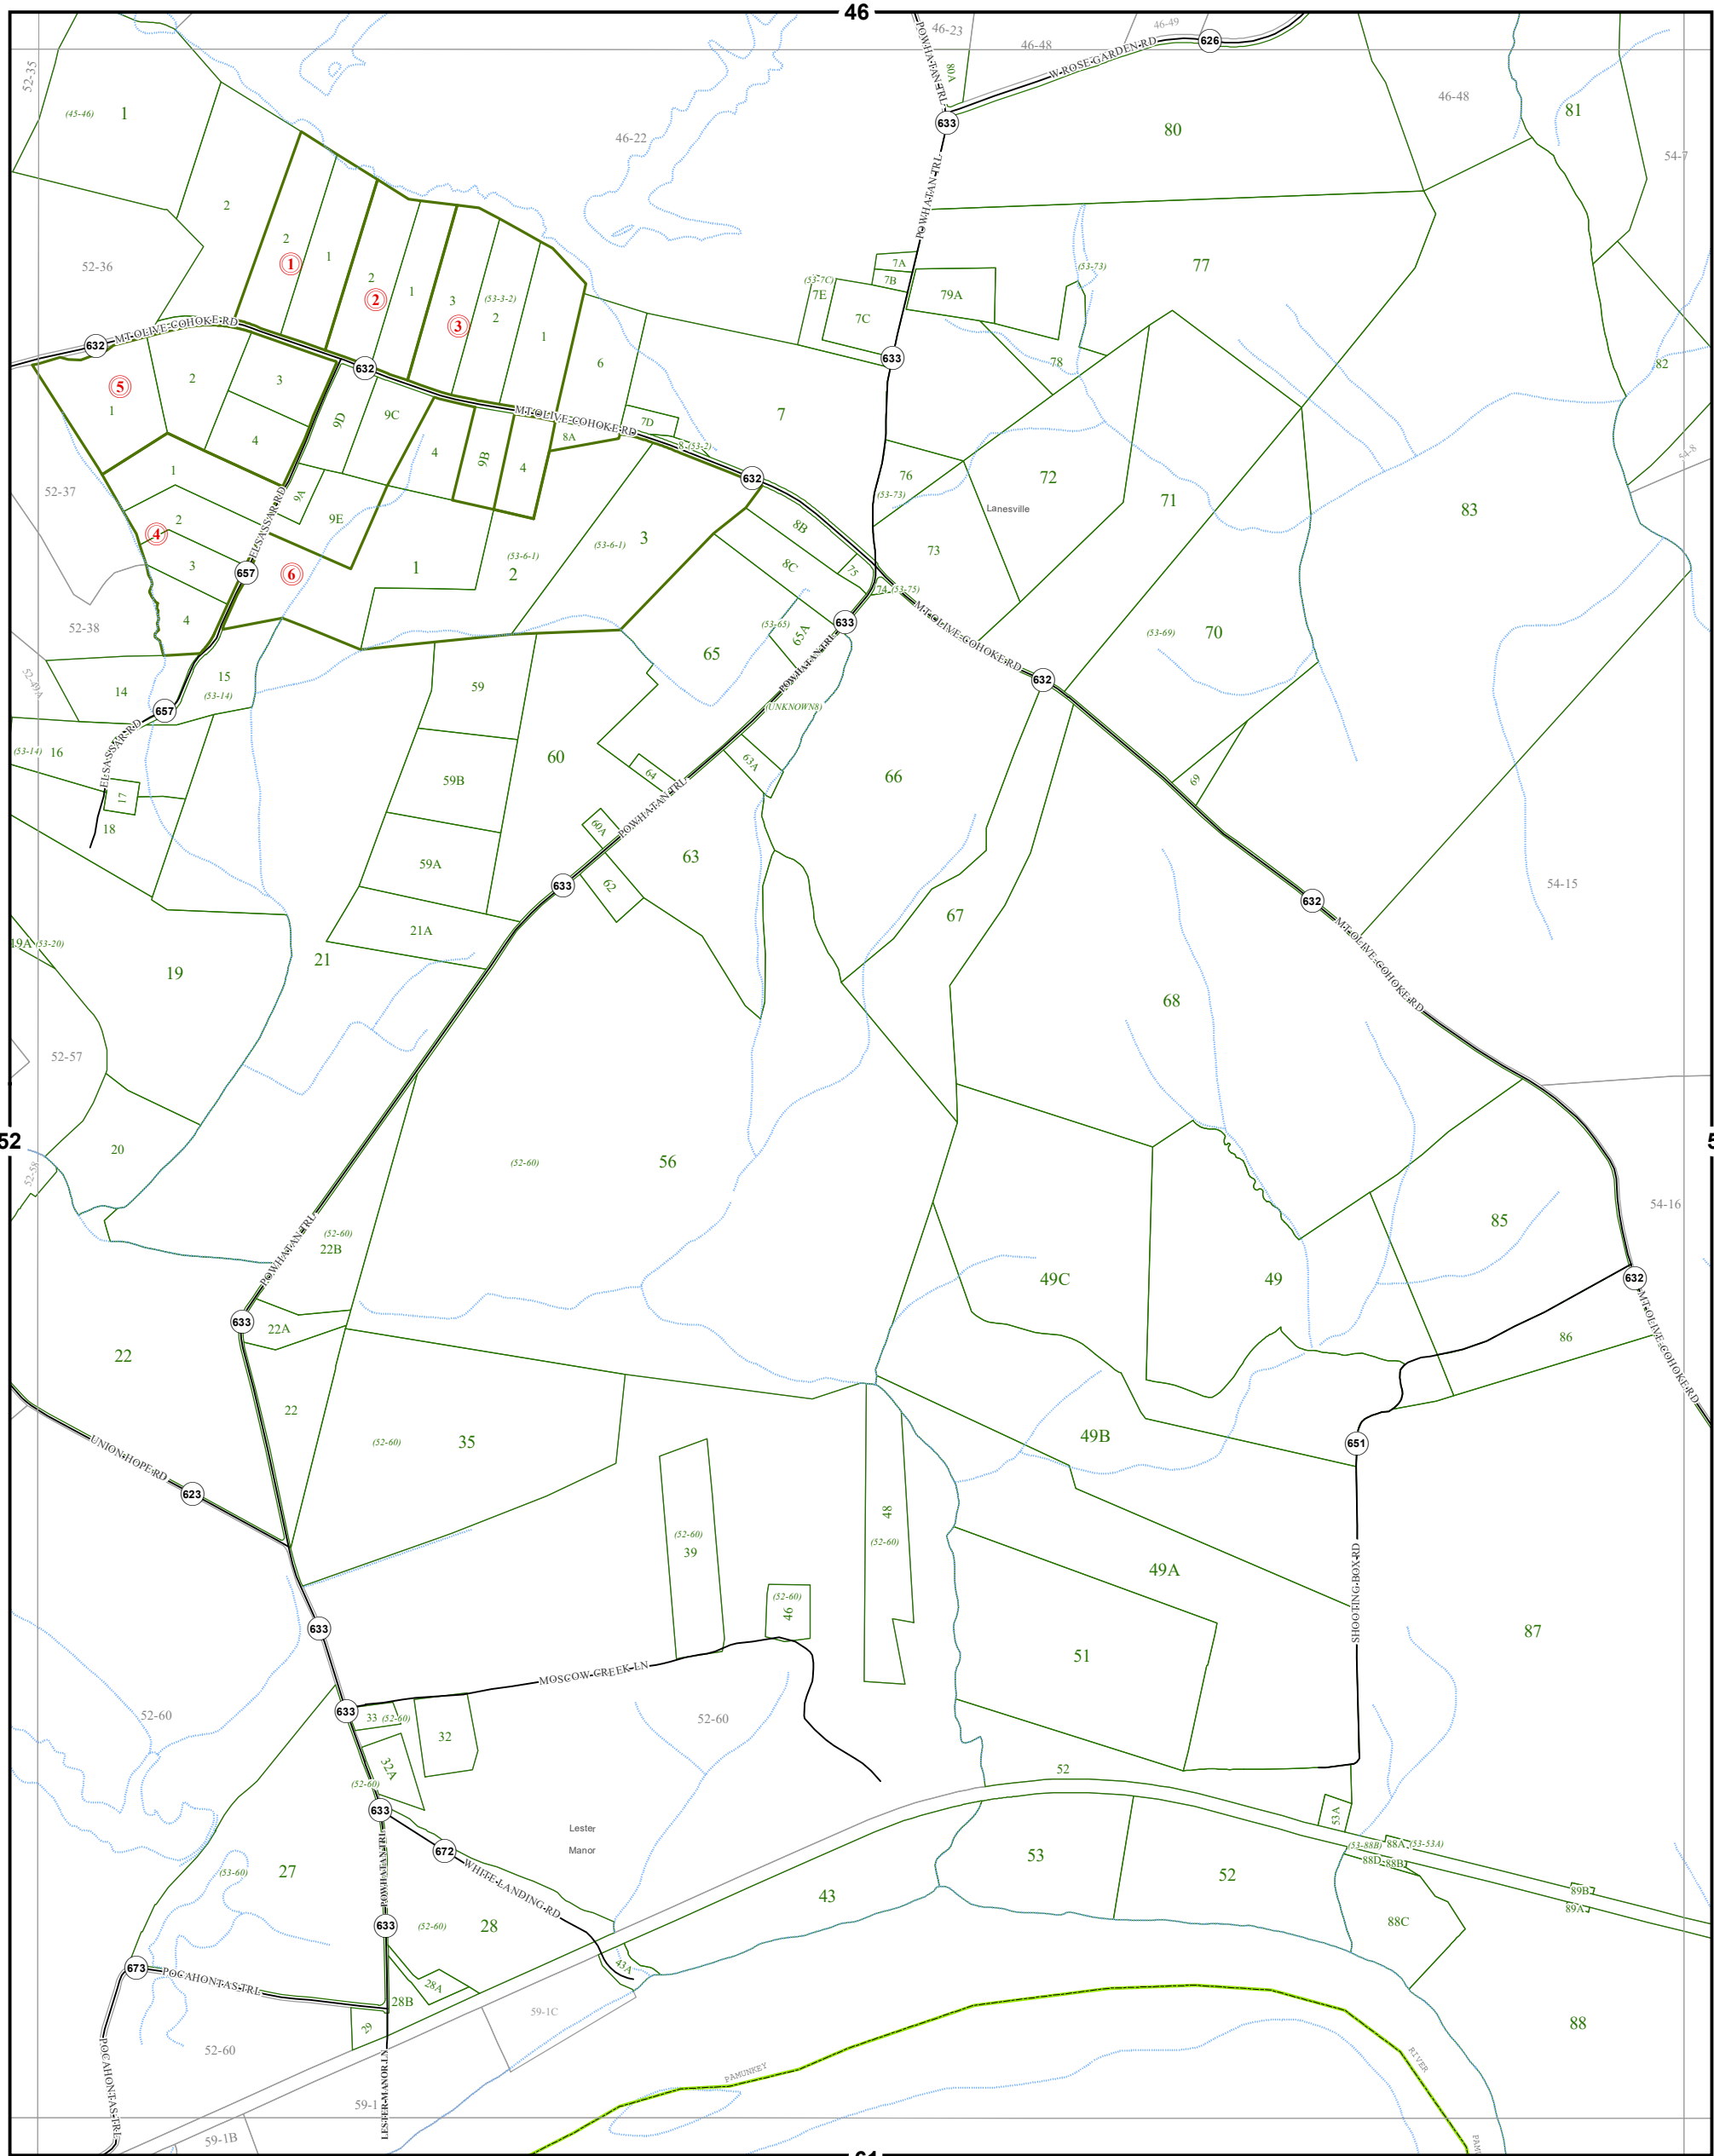

KING WILLIAM COUNTY

Last Updated February 2018

Map information is believed to be accurate, but accuracy is not guaranteed. Any errors or omissions should be reported to the Commissioner of Revenue's office. In no event will King William County be liable for any damages or other pecuniary loss that may arise from the use of this data.

WEST POINT DISTRICT

LEGEND

- County Boundary
- Routes
- 1 Lots
- District Boundaries
- Streams
- Railroads
- Roads / Alleys
- 1 Sections
- Blocks
- Water Bodies

SECTION 53