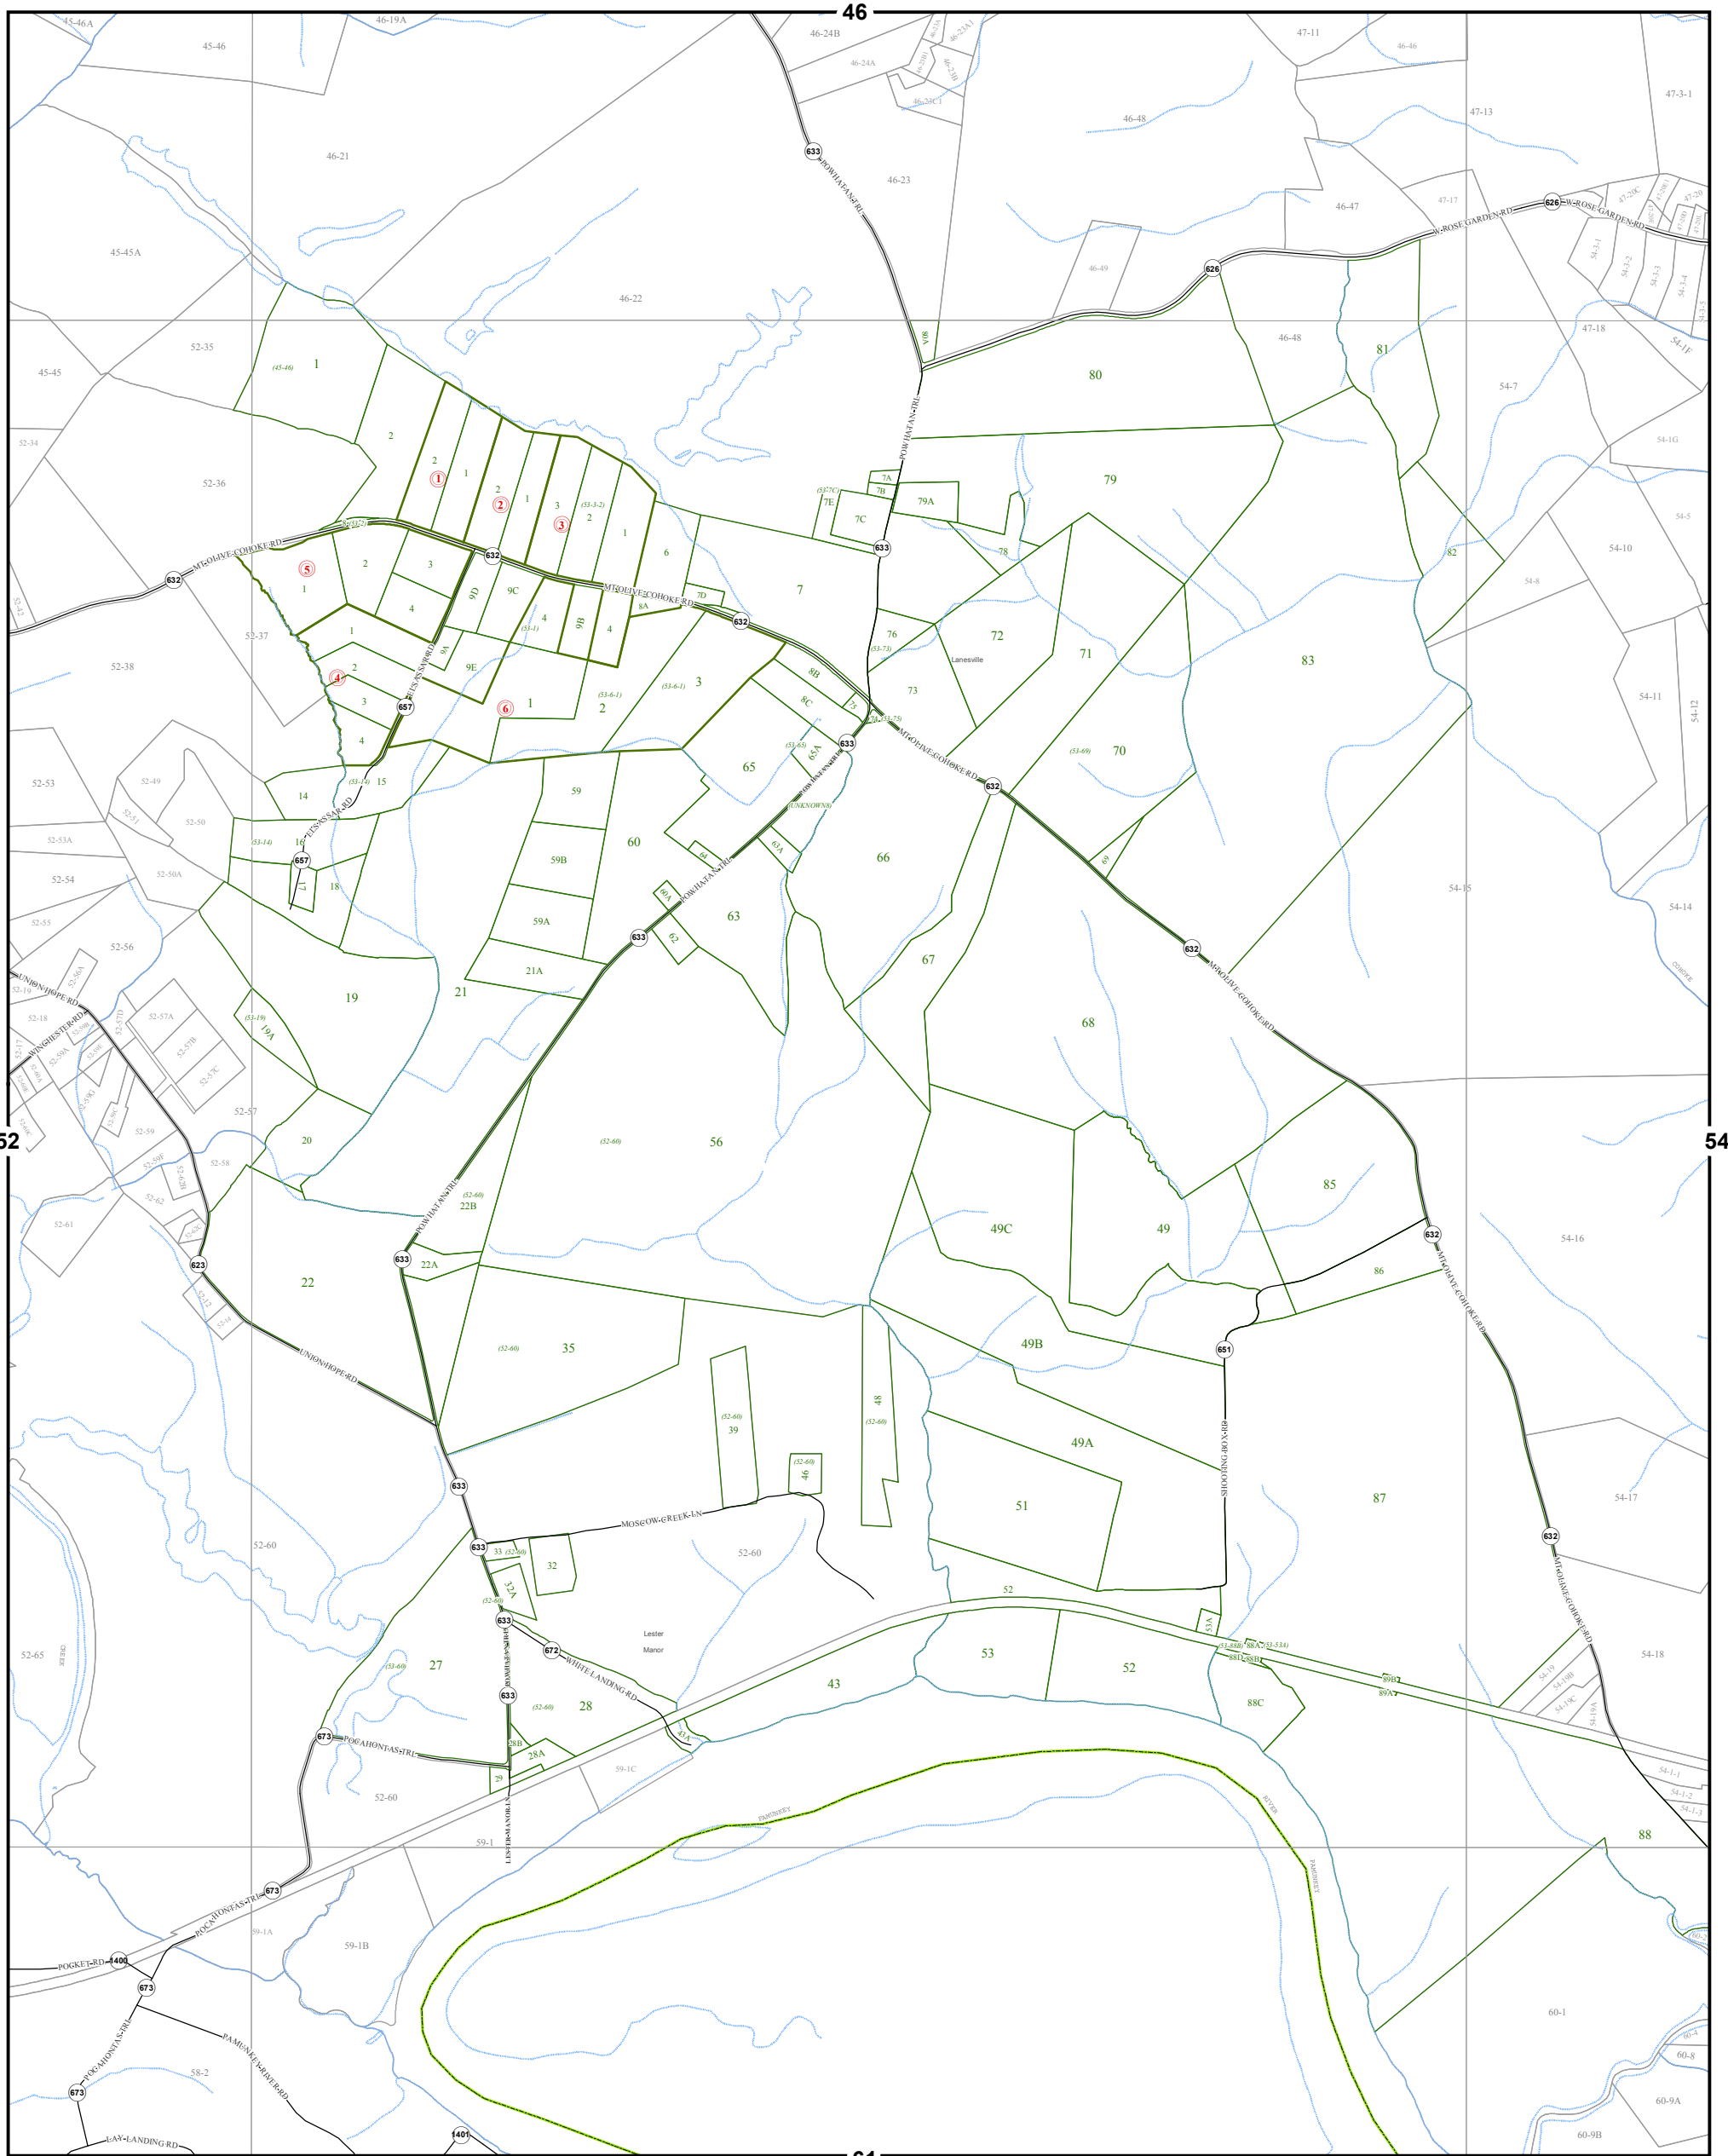

KING WILLIAM COUNTY

Last Updated September 2015

Map information is believed to be accurate, but accuracy is not guaranteed. Any errors or omissions should be reported to the Commissioner of Revenue's office. In no event will King William County be liable for any damages or other pecuniary loss that may arise from the use of this data.

WEST POINT DISTRICT

LEGEND

- County Boundary
- Routes
- 1 Lots
- District Boundaries
- Streams
- Railroads
- Roads / Alleys
- 1 Sections
- Blocks
- Water Bodies

SECTION 53