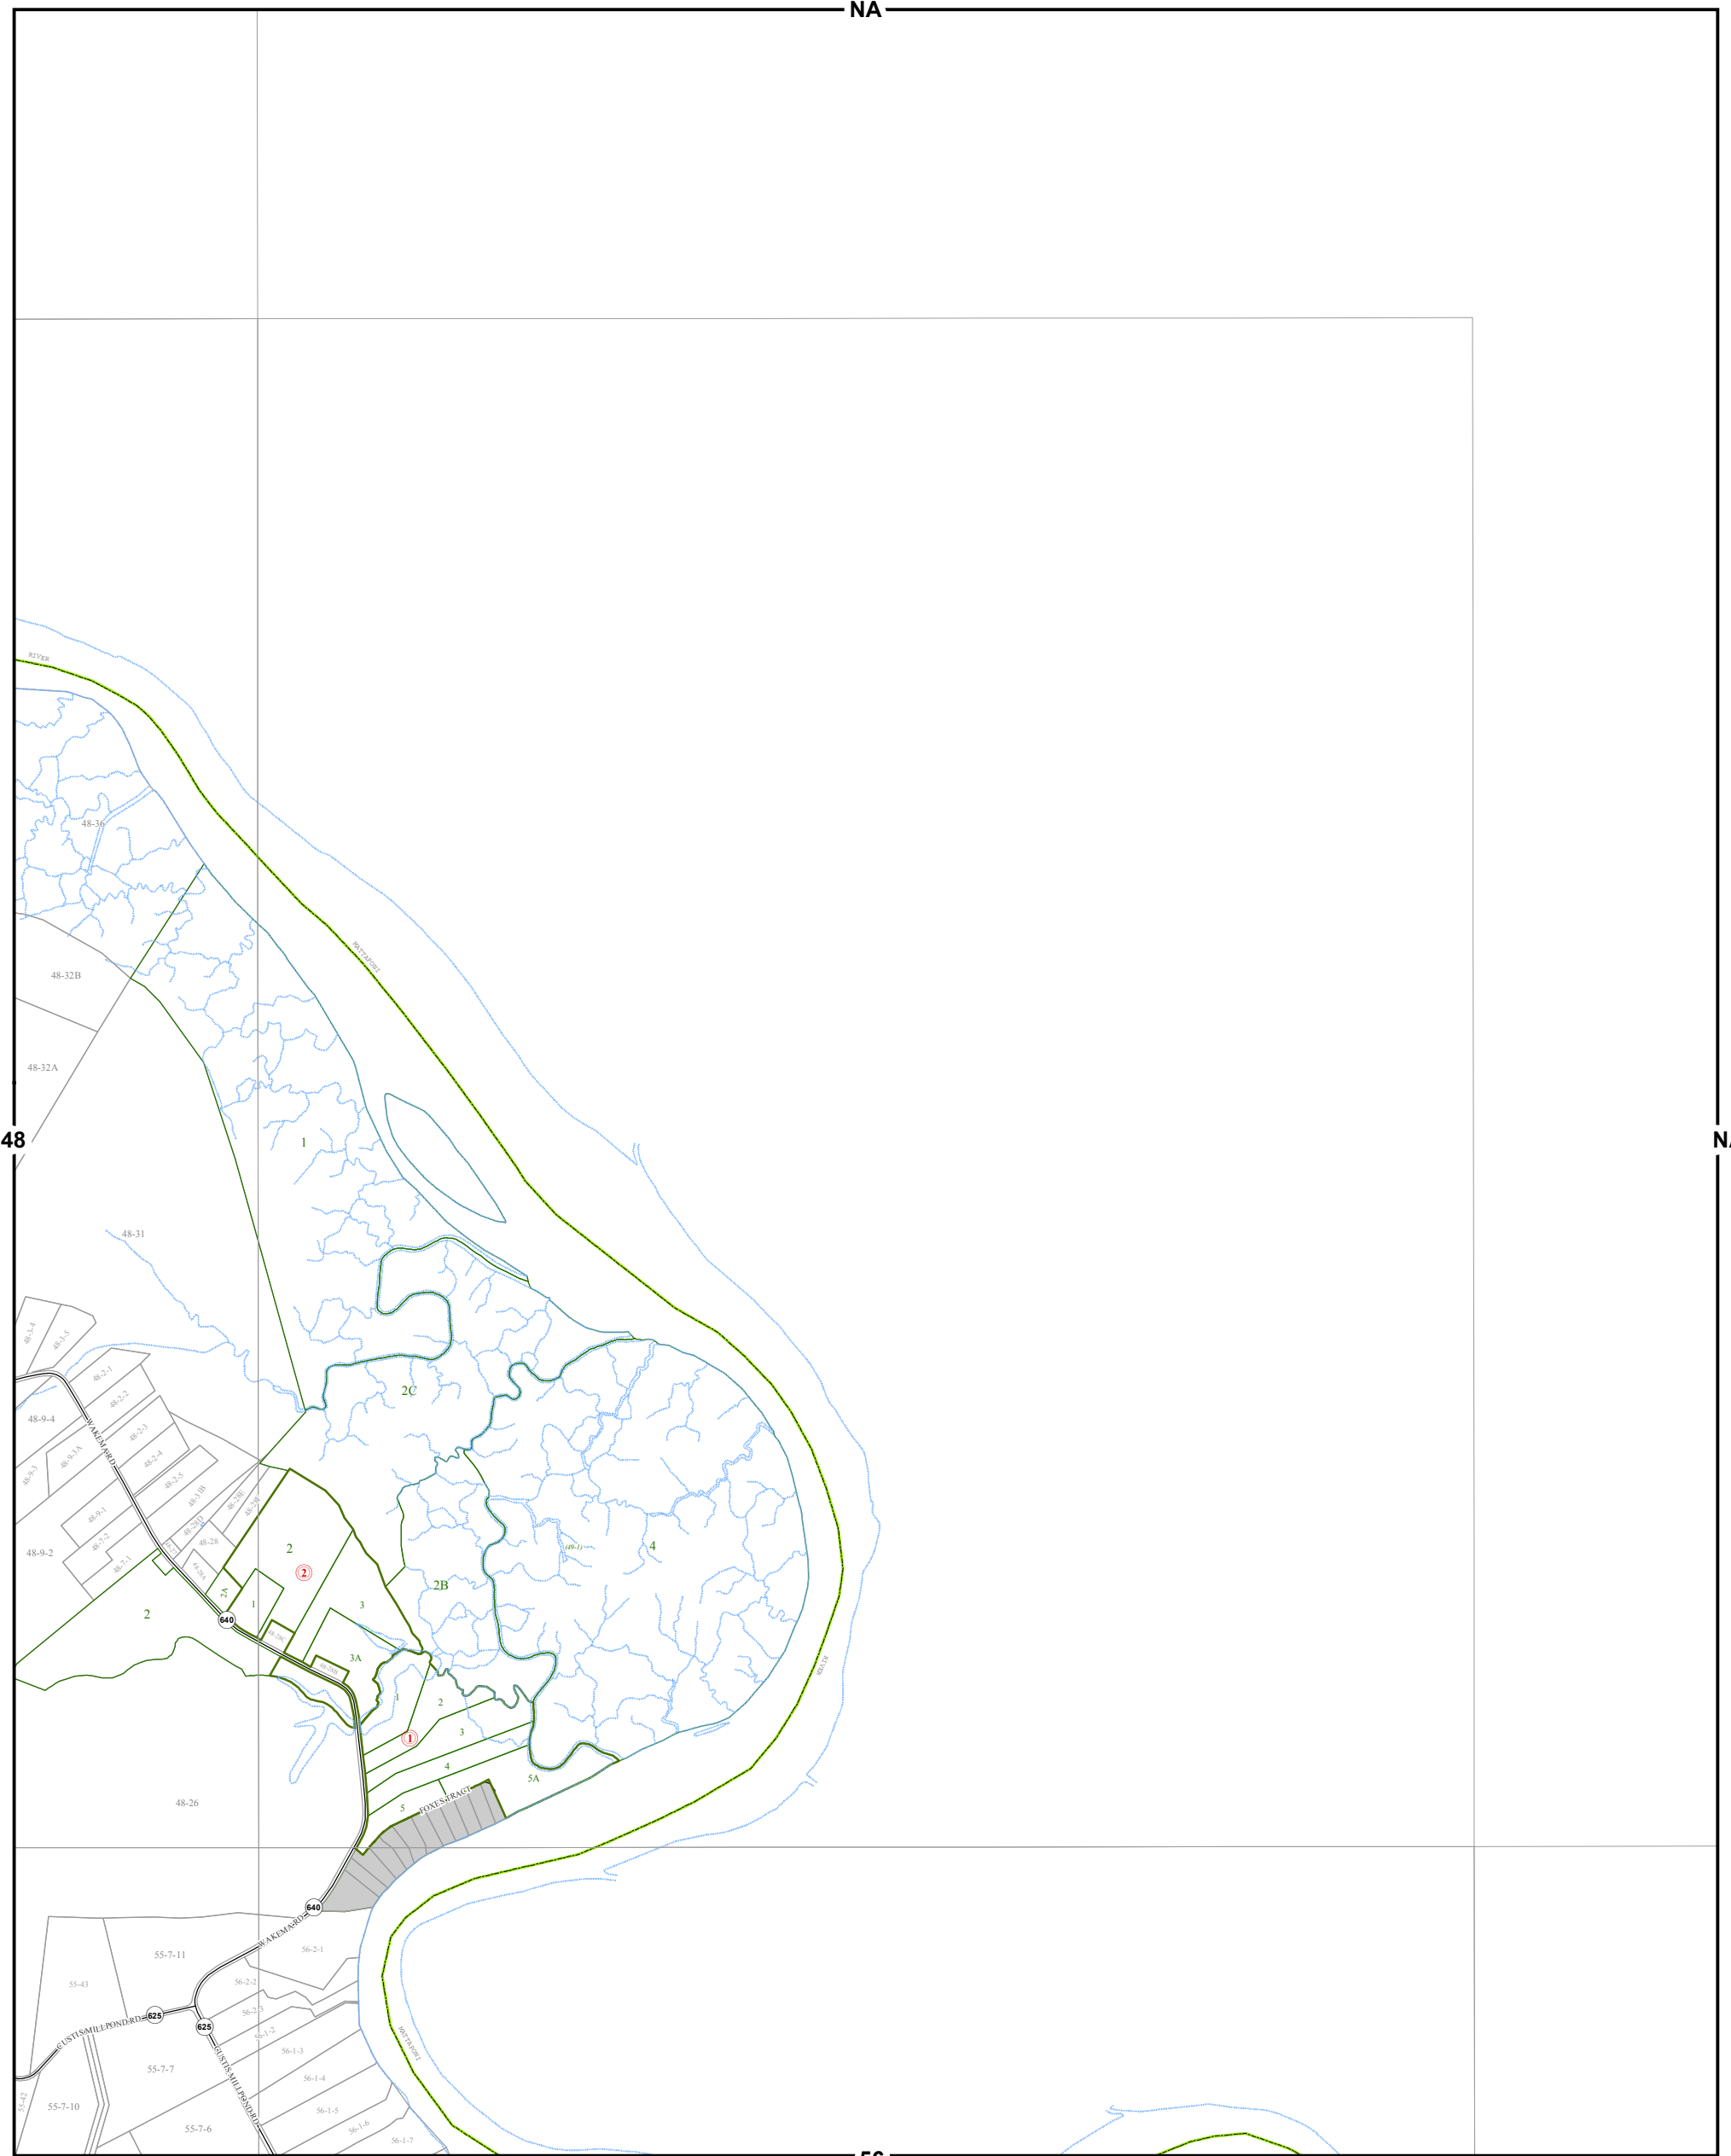

KING WILLIAM COUNTY

Last Updated September 2015

Map information is believed to be accurate, but accuracy is not guaranteed. Any errors or omissions should be reported to the Commissioner of Revenue's office. In no event will King William County be liable for any damages or other pecuniary loss that may arise from the use of this data.

WEST POINT DISTRICT

SECTION 49

LEGEND

- | | | | | |
|-----------------|----------------|----------|---------------------|--------------|
| County Boundary | Routes | Lots | District Boundaries | Streams |
| Railroads | Roads / Alleys | Sections | Blocks | Water Bodies |