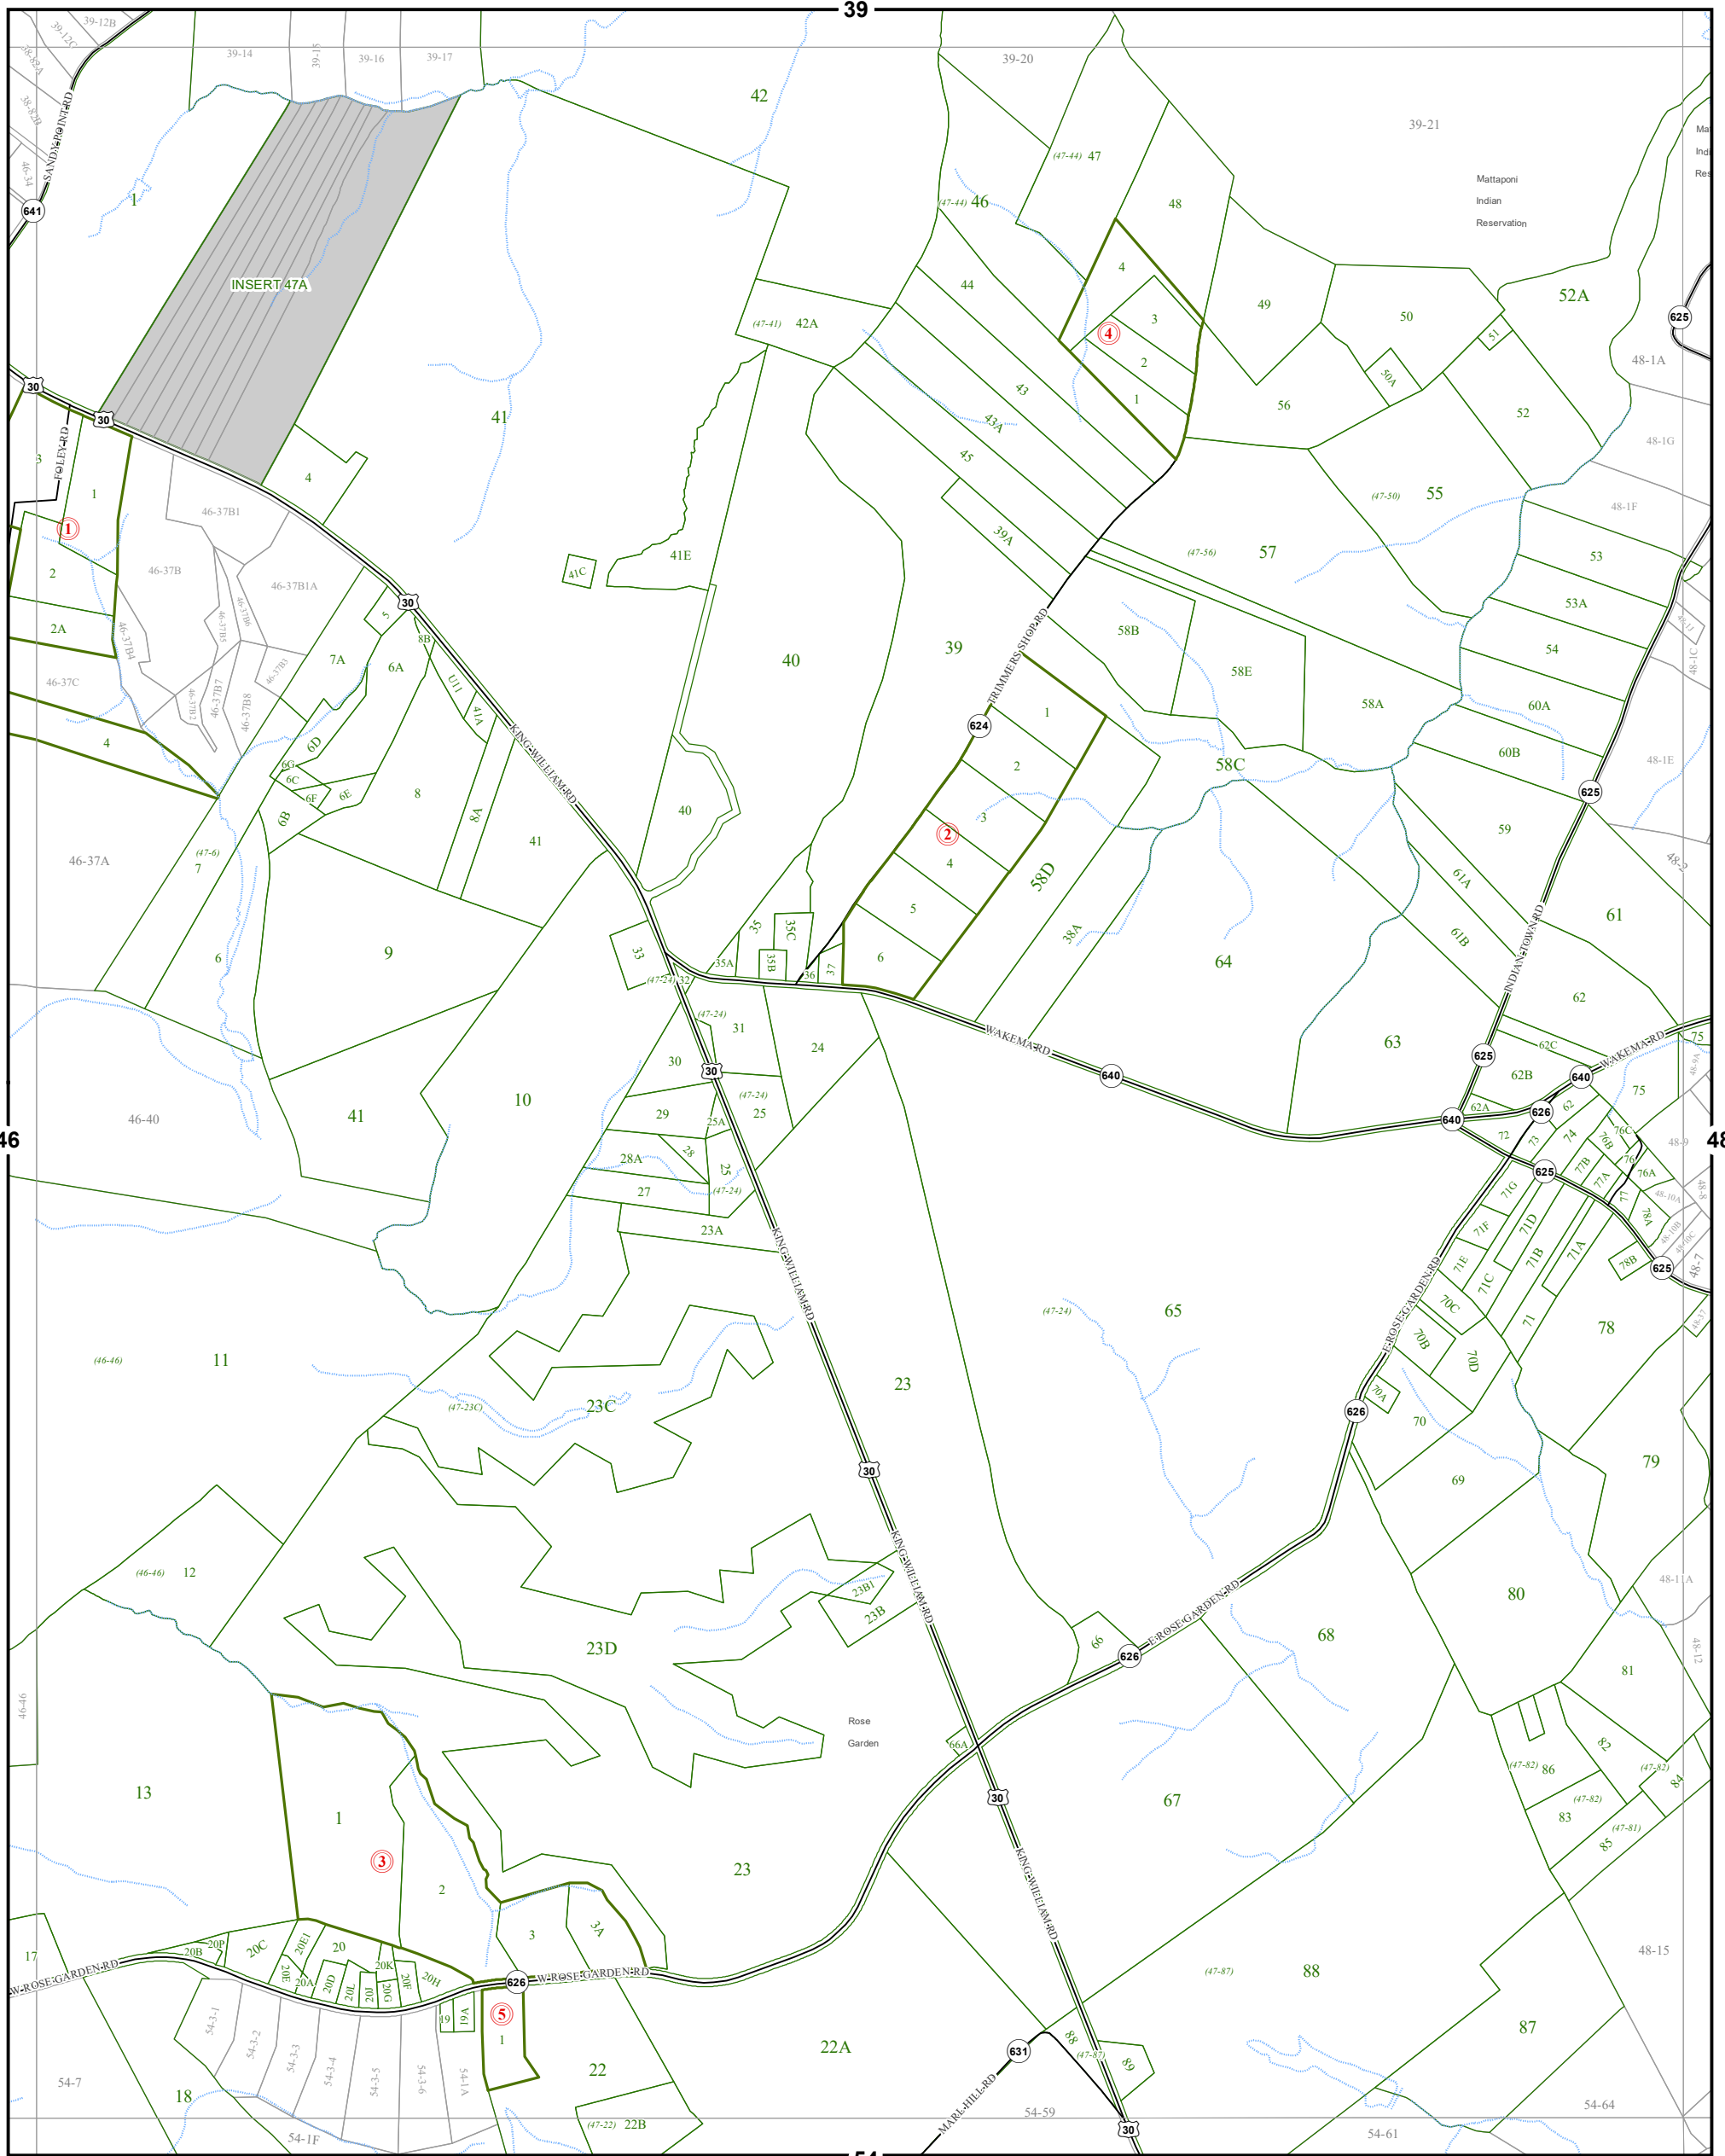

KING WILLIAM COUNTY

Last Updated February 2018

Map information is believed to be accurate, but accuracy is not guaranteed. Any errors or omissions should be reported to the Commissioner of Revenue's office. In no event will King William County be liable for any damages or other pecuniary loss that may arise from the use of this data.

WEST POINT DISTRICT

SECTION 47

LEGEND

- County Boundary
- Routes
- 1 Lots
- District Boundaries
- Streams
- Railroads
- Roads / Alleys
- 1 Sections
- Blocks
- Water Bodies