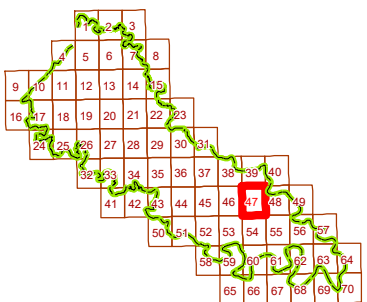

KING WILLIAM COUNTY

Last Updated February 2018

Map information is believed to be accurate, but accuracy is not guaranteed. Any errors or omissions should be reported to the Commissioner of Revenue's office. In no event will King William County be liable for any damages or other pecuniary loss that may arise from the use of this data.

WEST POINT DISTRICT

SECTION 47

LEGEND

- County Boundary
- Routes
- 1 Lots
- District Boundaries
- Streams
- Railroads
- Roads / Alleys
- 1 Sections
- Blocks
- Water Bodies