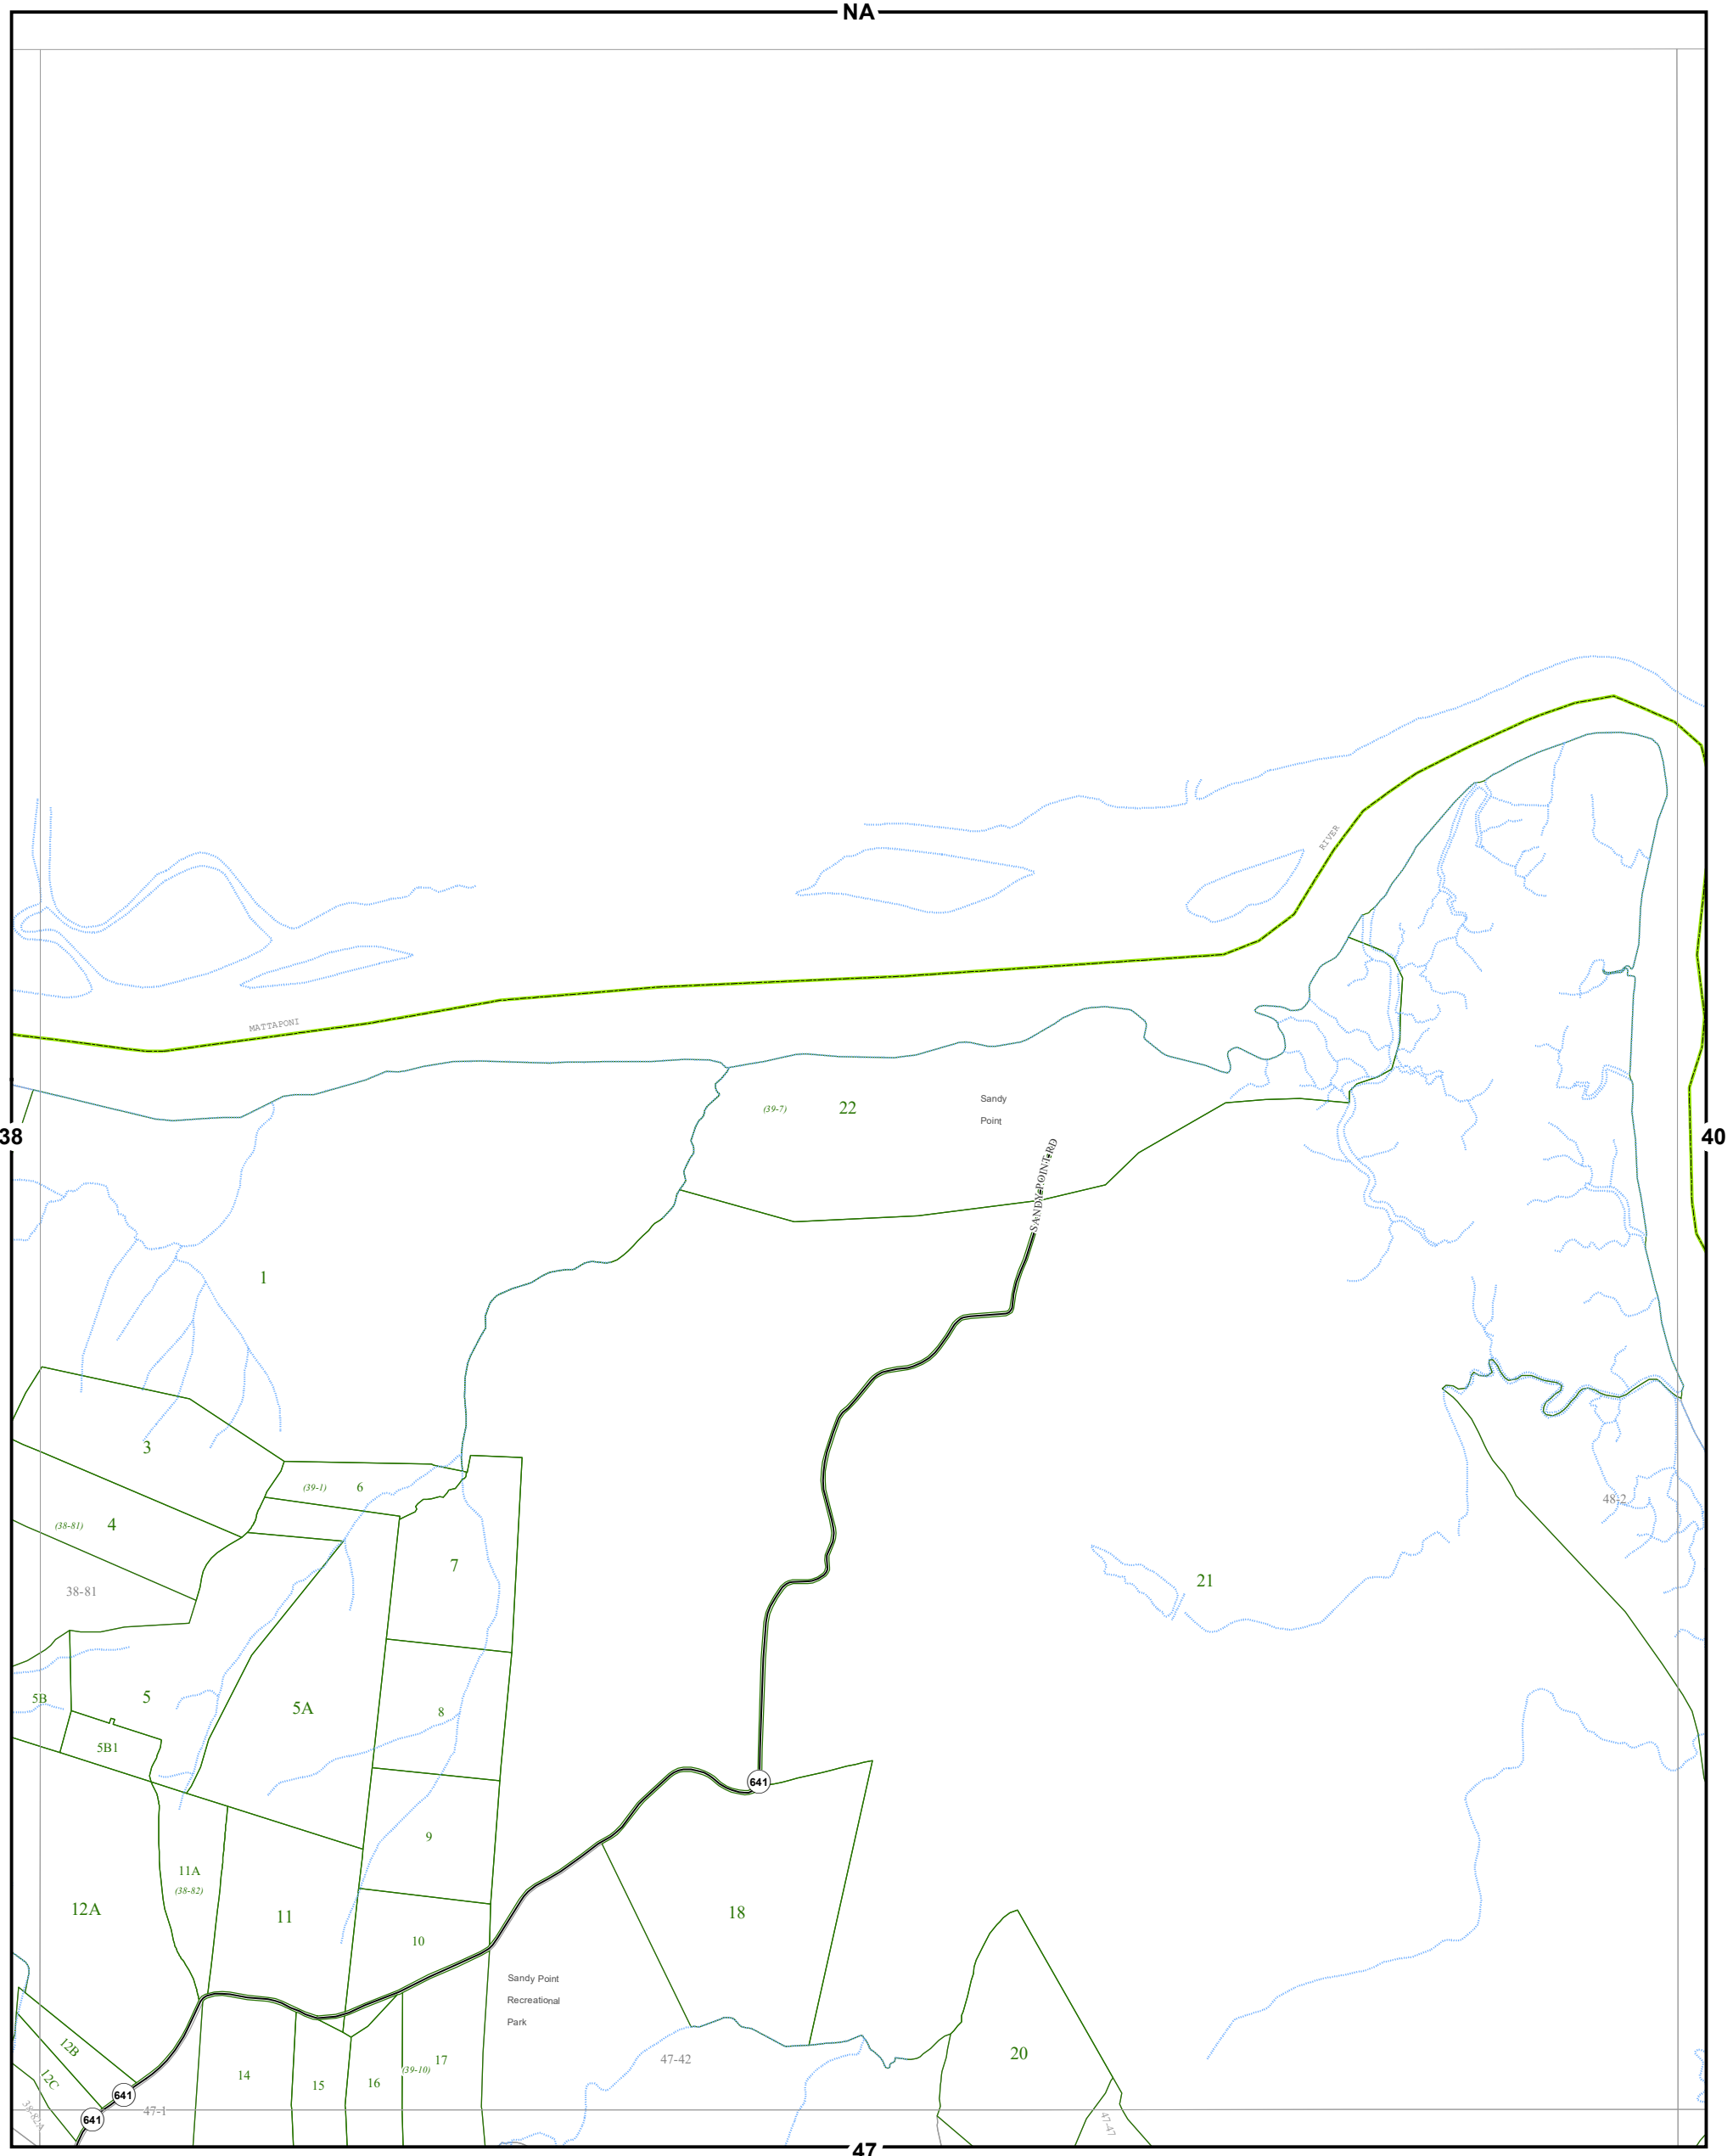

KING WILLIAM COUNTY

Last Updated February 2018

Map information is believed to be accurate, but accuracy is not guaranteed. Any errors or omissions should be reported to the Commissioner of Revenue's office. In no event will King William County be liable for any damages or other pecuniary loss that may arise from the use of this data.

WEST POINT DISTRICT

SECTION 39

LEGEND

- County Boundary
- Routes
- Lots
- District Boundaries
- Streams
- Railroads
- Roads / Alleys
- Sections
- Blocks
- Water Bodies